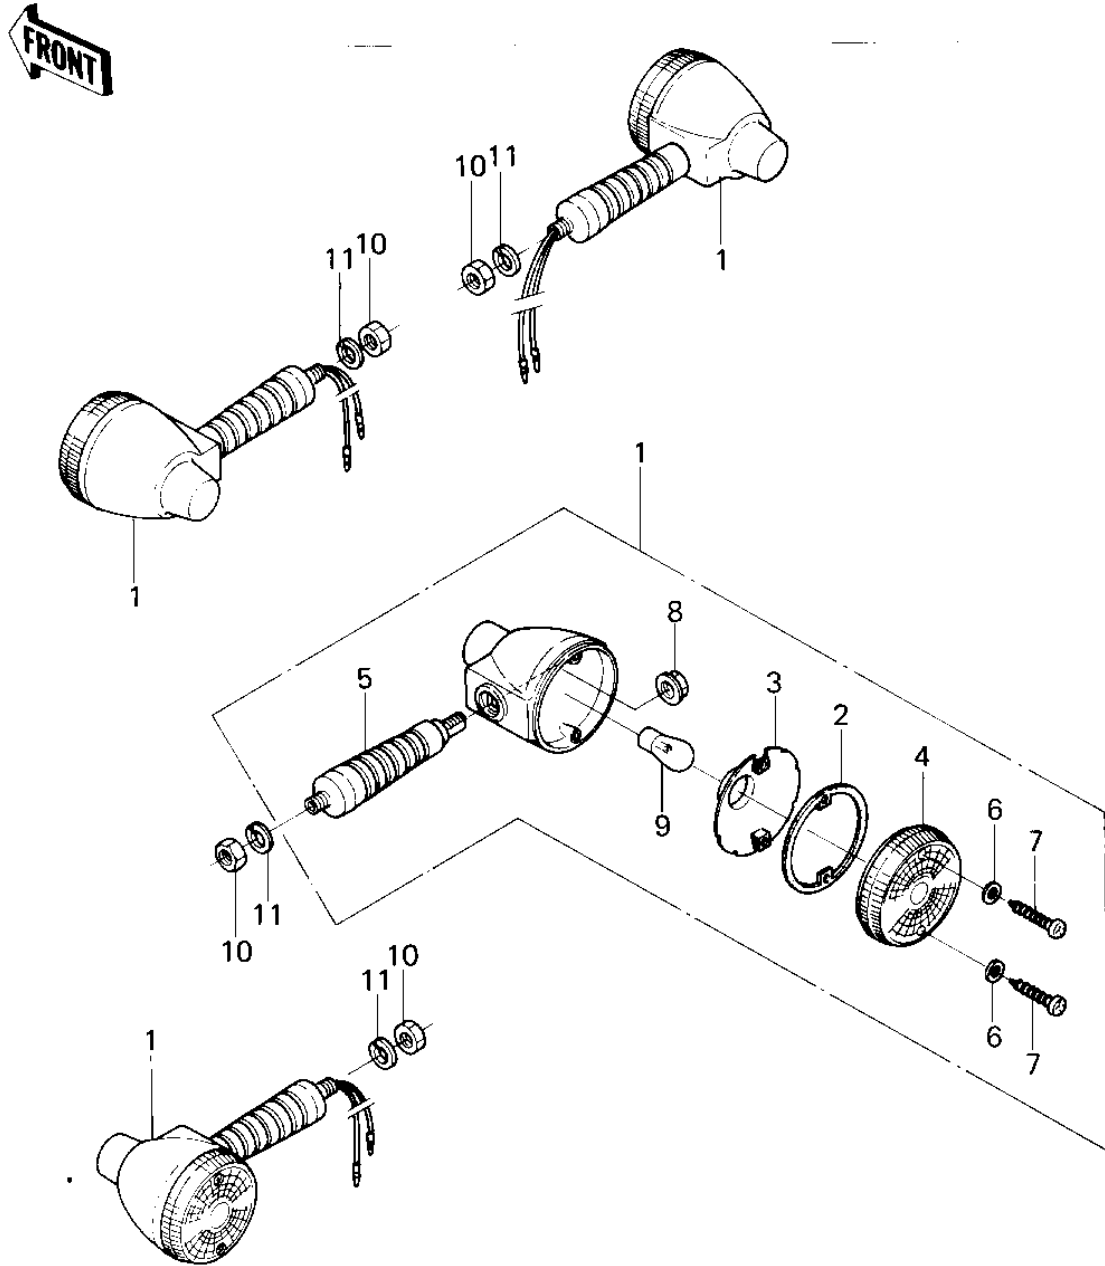

1978 KM100-A3A PARTS DIAGRAM

TURN SIGNALS (KM100-A6/A7)

1978 KM100-A3A PARTS LIST

TURN SIGNALS (KM100-A6/A7)

ITEM NAME	PART NUMBER	QUANTITY
LAMP ASSY,SIGNAL (Ref # 1)	23037-1087	
GASKET,SGNL LAMP LENS (Ref # 2)	11009-1128	
REFLECTOR,SIGNAL LAMP (Ref # 3)	23035-1003	
LENS-SIGNAL LAMP (Ref # 4)	23048-1076	
BRACKET,SIGNAL LAMP (Ref # 5)	23051-1033	
WASHER-PLAIN,4MM (Ref # 6)	23058-002	
SCREW,TAPPING (Ref # 7)	92009-1056	
NUT,SIGNAL LAMP (Ref # 8)	92015-1072	
BULB,6V 21CP (Ref # 9)	92069-056	
NUT 10MM (Ref # 10)	315B1000	
WASHER SPRING 10MM (Ref # 11)	461F1000	