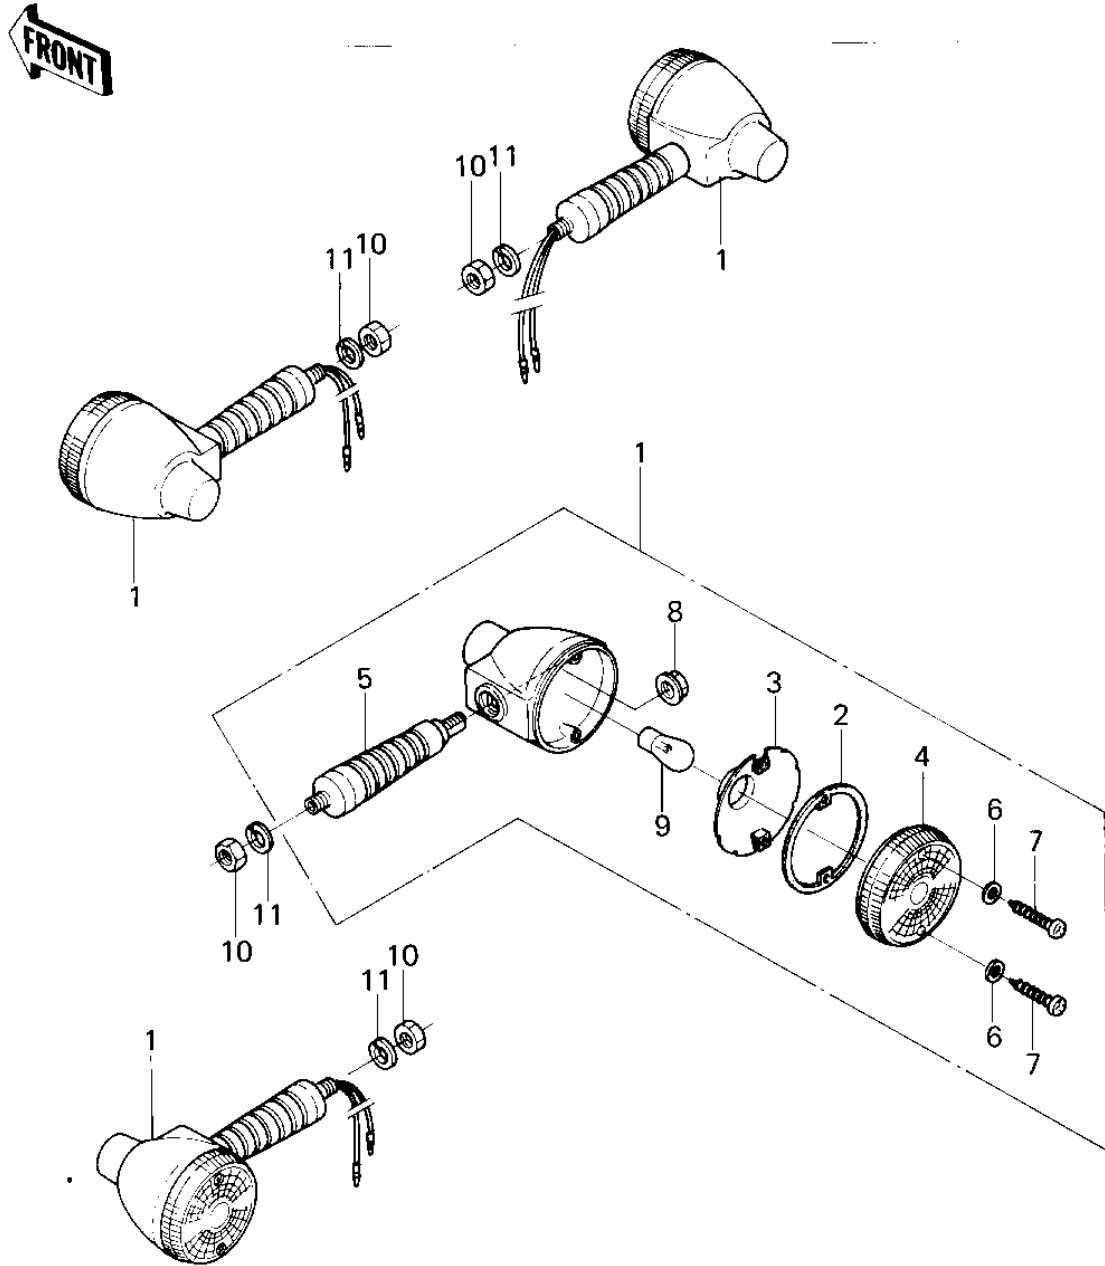

1979 KM100-A4 PARTS DIAGRAM

TURN SIGNALS (KM100-A6/A7)

1979 KM100-A4 PARTS LIST

TURN SIGNALS (KM100-A6/A7)

| ITEM NAME | PART NUMBER | QUANTITY |
|---------------------------------|-------------|----------|
| LAMP ASSY,SIGNAL (Ref # 1) | 23037-1087 | |
| GASKET,SGNL LAMP LENS (Ref # 2) | 11009-1128 | |
| REFLECTOR,SIGNAL LAMP (Ref # 3) | 23035-1003 | |
| LENS-SIGNAL LAMP (Ref # 4) | 23048-1076 | |
| BRACKET,SIGNAL LAMP (Ref # 5) | 23051-1033 | |
| WASHER-PLAIN,4MM (Ref # 6) | 23058-002 | |
| SCREW,TAPPING (Ref # 7) | 92009-1056 | |
| NUT,SIGNAL LAMP (Ref # 8) | 92015-1072 | |
| BULB,6V 21CP (Ref # 9) | 92069-056 | |
| NUT 10MM (Ref # 10) | 315B1000 | |
| WASHER SPRING 10MM (Ref # 11) | 461F1000 | |