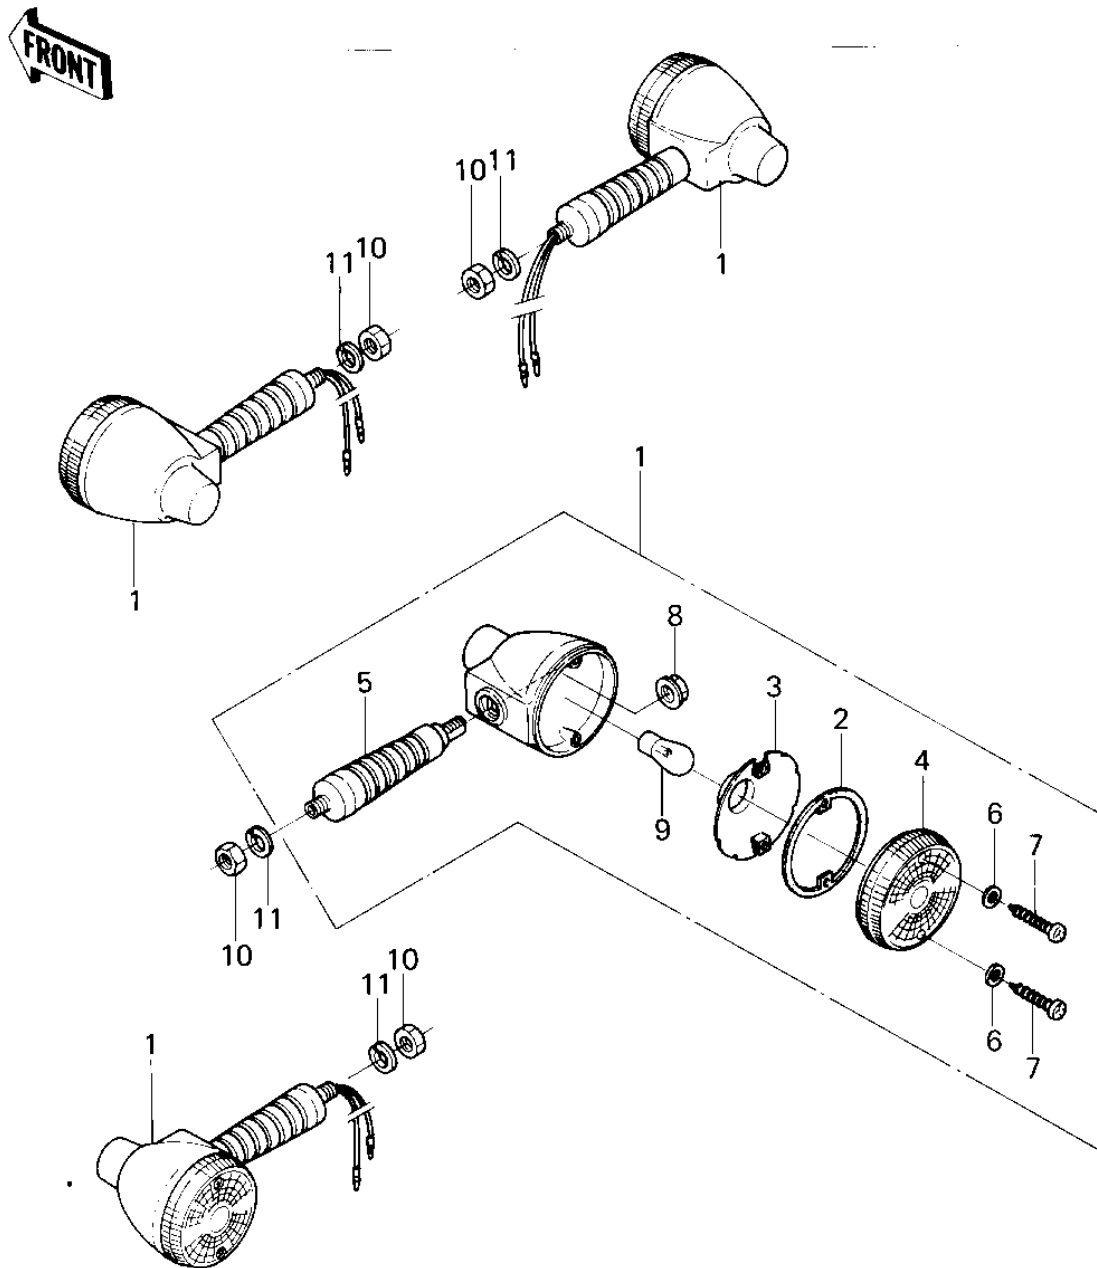

1980 KM100 PARTS DIAGRAM

TURN SIGNALS (KM100-A6/A7)

1980 KM100 PARTS LIST

TURN SIGNALS (KM100-A6/A7)

ITEM NAME	PART NUMBER	QUANTITY
LAMP ASSY,SIGNAL (Ref # 1)	23037-1087	4
GASKET,SGNL LAMP LENS (Ref # 2)	11009-1128	4
REFLECTOR,SIGNAL LAMP (Ref # 3)	23035-1003	4
LENS-SIGNAL LAMP (Ref # 4)	23048-1076	4
BRACKET,SIGNAL LAMP (Ref # 5)	23051-1033	4
WASHER-PLAIN,4MM (Ref # 6)	23058-002	8
SCREW,TAPPING (Ref # 7)	92009-1056	8
NUT,SIGNAL LAMP (Ref # 8)	92015-1072	4
BULB,6V 21CP (Ref # 9)	92069-056	4
NUT 10MM (Ref # 10)	315B1000	4
WASHER SPRING 10MM (Ref # 11)	461F1000	4