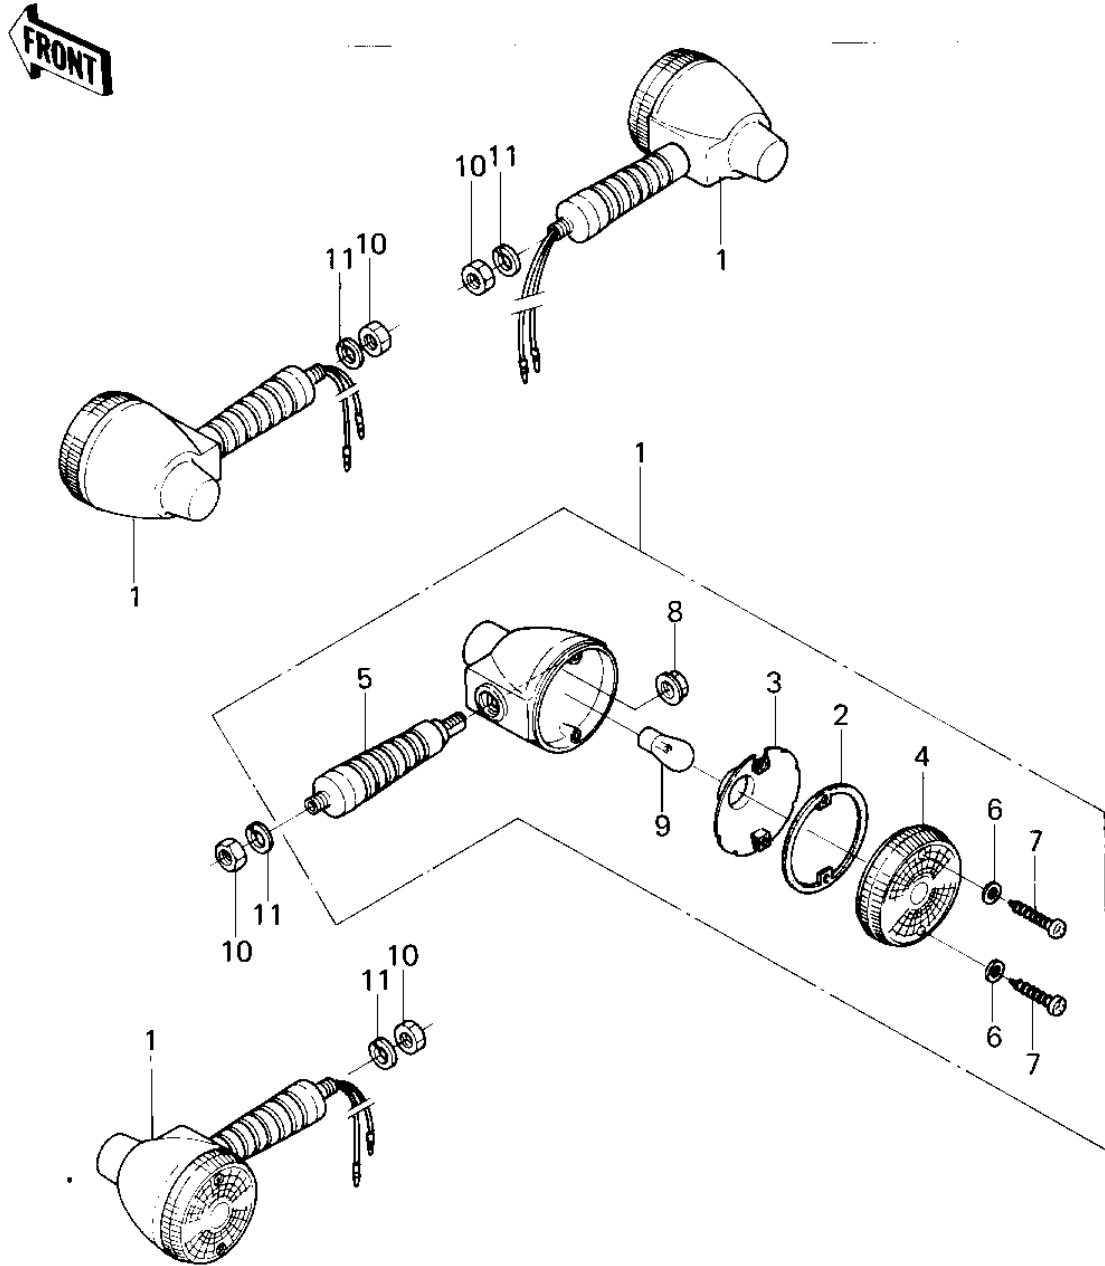

1981 KM100 PARTS DIAGRAM

TURN SIGNALS (KM100-A6/A7)

1981 KM100 PARTS LIST

TURN SIGNALS (KM100-A6/A7)

ITEM NAME	PART NUMBER	QUANTITY
LAMP ASSY,SIGNAL (Ref # 1)	23037-1087	4
GASKET,SGNL LAMP LENS (Ref # 2)	11009-1128	4
REFLECTOR,SIGNAL LAMP (Ref # 3)	23035-1003	4
LENS-SIGNAL LAMP (Ref # 4)	23048-1076	4
BRACKET,SIGNAL LAMP (Ref # 5)	23051-1033	4
WASHER-PLAIN,4MM (Ref # 6)	23058-002	8
SCREW,TAPPING (Ref # 7)	92009-1056	8
NUT,SIGNAL LAMP (Ref # 8)	92015-1072	4
BULB,6V 21CP (Ref # 9)	92069-056	4
NUT 10MM (Ref # 10)	315B1000	4
WASHER SPRING 10MM (Ref # 11)	461F1000	4