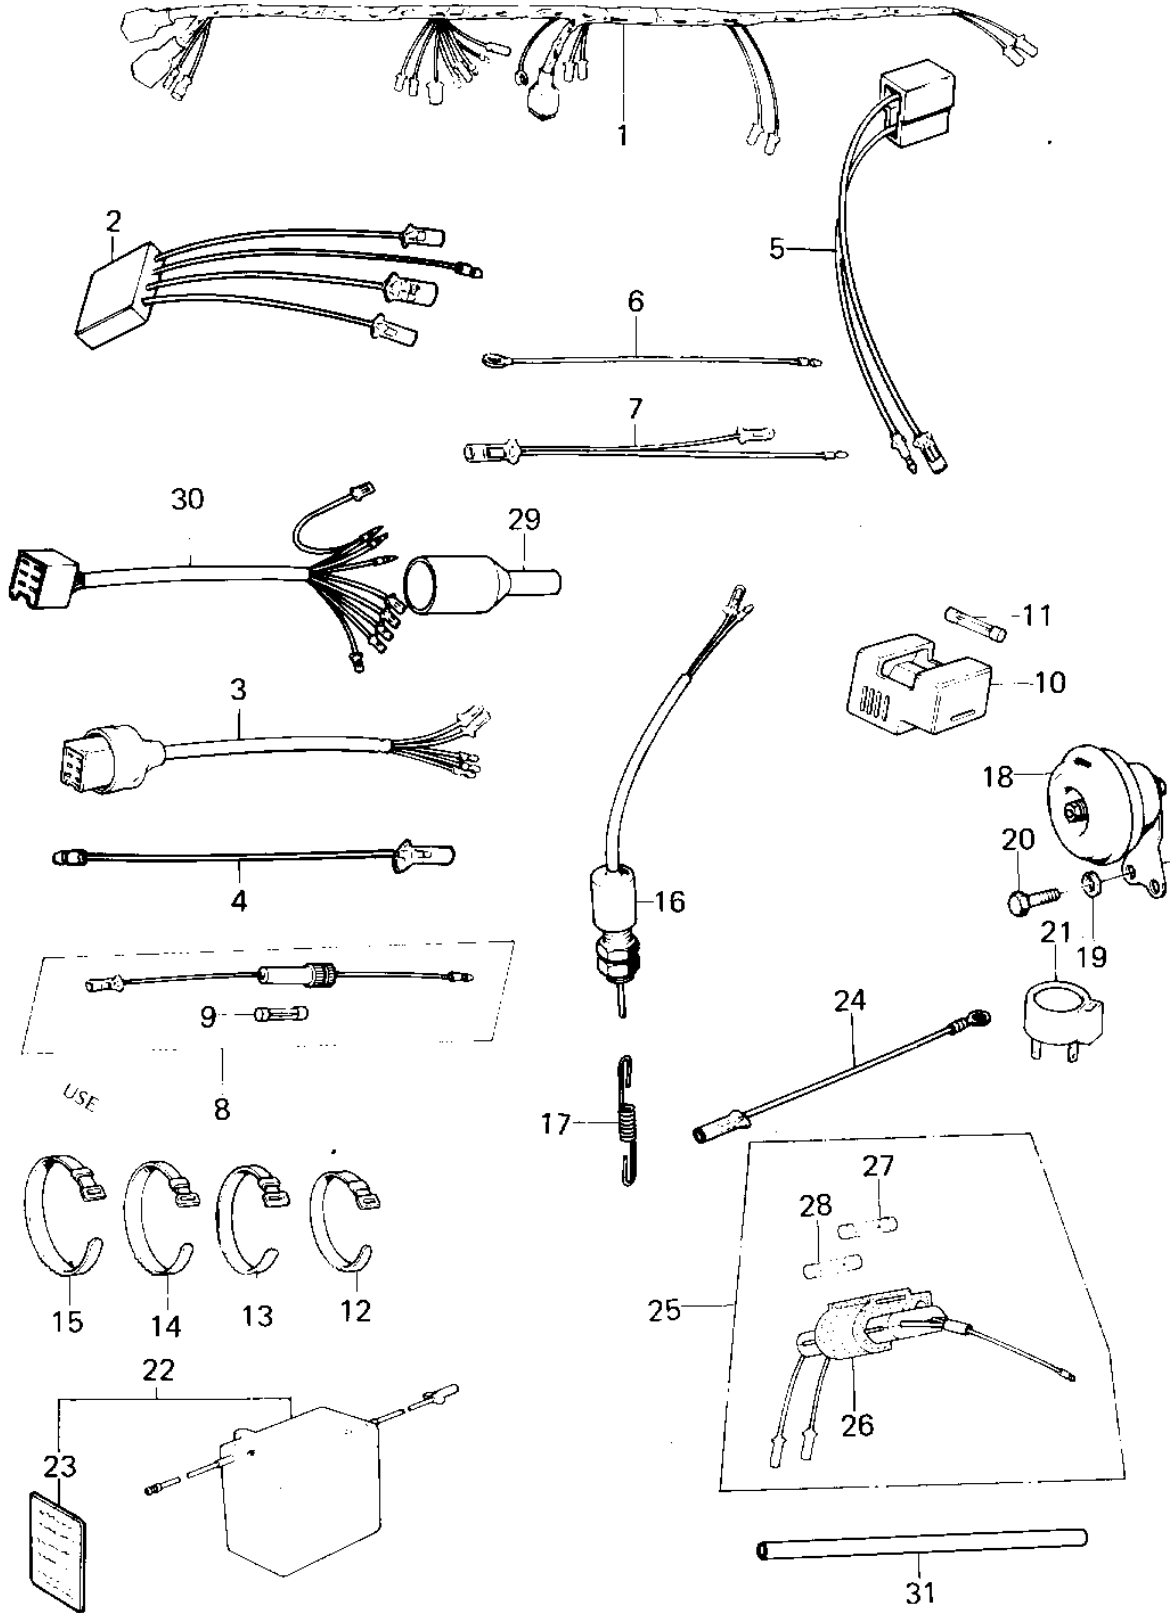

# 1981 KM100 PARTS DIAGRAM

# 1981 KM100 PARTS LIST

## CHASSIS ELECTRICAL EQUIPMENT

ITEM NAME	PART NUMBER	QUANTITY
LABEL-WARNING,BATTERY (Ref # 23)	56040-1036	1
WIRE,LEAD (Ref # 24)	26011-093	1
FUSE ASSY (Ref # 25)	26004-1010	1
DAMPER RUBBER (Ref # 26)	92075-1044	1
FUSE,10A,L=30M/M (Ref # 27)	26006-1002	1
FUSE,15A,L=30M/M (Ref # 28)	26006-1003	2
COVER,REAR HARNESS (Ref # 29)	14025-1183	1
WIRE,LEAD (Ref # 30)	26011-1061	1
TUBE,P.V.C,8X9X200 (Ref # 31)	92059-1150	3