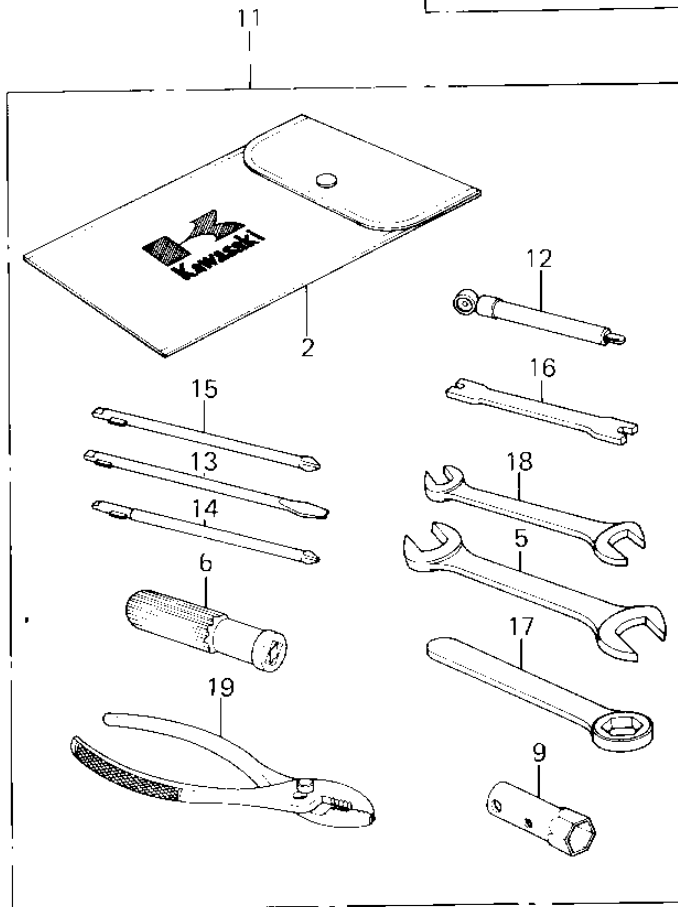

1978 KM100-A3A PARTS DIAGRAM

OWNER TOOLS/SPECIAL SERVICE TOOLS

1978 KM100-A3A PARTS LIST

OWNER TOOLS/SPECIAL SERVICE TOOLS

ITEM NAME	PART NUMBER	QUANTITY
*** N.L.A.*** (Canada) (Ref # 1)	56007-035	
*** N.L.A.*** (Canada) (Ref # 1)	56007-1003	
TOOL KIT (Ref # 1)	56007-1046	
BAG,TOOL (Ref # 2)	56008-008	
BAG,TOOL (Ref # 2)	56008-1007	
BAG,TOOL (Ref # 2)	56008-008	
WRENCH,OPEN,8X10 (Ref # 3)	92126-001	
92110-1031 (Canada) (Ref # 3-1)	92110-1030	
WRENCH,OPEN END,12X13 (Ref # 4)	92126-002	
TOOL-WRENCH,OPEN END, (Ref # 5)	92110-1153	
TOOL-WRENCH,OPEN END, (Ref # 5)	92110-1153	
92106-1001 (Canada) (Ref # 6)	92106-002	
GRIP,SCREW DRIVER (Ref # 6)	92106-1001	
TOOL-DRIVER (Ref # 7)	92107-1052	
SCREW DRIVER #3 PHILIP (Ref # 8)	92107-005	
WRENCH,BOX,17X21 (Ref # 9)	92110-012	
92111-005 (Canada) (Ref # 10)	92111-007	
TOOL KIT (Ref # 11)	56007-1072	
GAUGE,AIR,3.5KG/CM2 (Ref # 12)	52005-1031	
92107-1052 (Canada) (Ref # 13)	92107-007	
TOOL-DRIVER (Ref # 14)	92107-1052	
92107-1002 (Canada) (Ref # 15)	92107-008	
TIGHTENER,SPOKE (Ref # 16)	92108-011	
TOOL-WRENCH,BOX END,2 (Ref # 17)	92110-1148	
TOOL-WRENCH,OPEN END (Ref # 18)	92110-1038	
PLIERS,160MM (Ref # 19)	92112-003	
57001-1243 (Canada) (Ref # 20)	56019-040	
57001-252 (Canada) (Ref # 21)	56019-033	
LIQUID GASKET (Ref # 22)	92104-002	