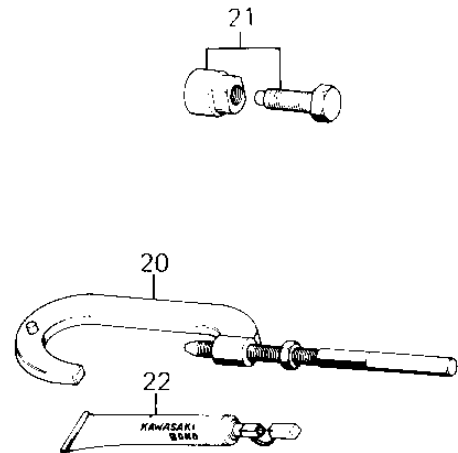

1978 KM100-A3A PARTS DIAGRAM

OWNER TOOLS/SPECIAL SERVICE TOOLS

1978 KM100-A3A PARTS LIST

OWNER TOOLS/SPECIAL SERVICE TOOLS

ITEM NAME	PART NUMBER	QUANTITY
*** N.L.A.*** (Canada) (Ref # 1)	56007-035	
*** N.L.A.*** (Canada) (Ref # 1)	56007-1003	
TOOL KIT (Ref # 1)	56007-1046	
BAG,TOOL (Ref # 2)	56008-008	
BAG,TOOL (Ref # 2)	56008-1007	
BAG,TOOL (Ref # 2)	56008-008	
WRENCH,OPEN,8X10 (Ref # 3)	92126-001	
92110-1031 (Canada) (Ref # 3-1)	92110-1030	
WRENCH,OPEN END,12X13 (Ref # 4)	92126-002	
TOOL-WRENCH,OPEN END, (Ref # 5)	92110-1153	
TOOL-WRENCH,OPEN END, (Ref # 5)	92110-1153	
92106-1001 (Canada) (Ref # 6)	92106-002	
GRIP,SCREW DRIVER (Ref # 6)	92106-1001	
TOOL-DRIVER (Ref # 7)	92107-1052	
SCREW DRIVER #3 PHILIP (Ref # 8)	92107-005	
WRENCH,BOX,17X21 (Ref # 9)	92110-012	
92111-005 (Canada) (Ref # 10)	92111-007	
TOOL KIT (Ref # 11)	56007-1072	
GAUGE,AIR,3.5KG/CM2 (Ref # 12)	52005-1031	
92107-1052 (Canada) (Ref # 13)	92107-007	
TOOL-DRIVER (Ref # 14)	92107-1052	
92107-1002 (Canada) (Ref # 15)	92107-008	
TIGHTENER,SPOKE (Ref # 16)	92108-011	
TOOL-WRENCH,BOX END,2 (Ref # 17)	92110-1148	
TOOL-WRENCH,OPEN END (Ref # 18)	92110-1038	
PLIERS,160MM (Ref # 19)	92112-003	
57001-1243 (Canada) (Ref # 20)	56019-040	
57001-252 (Canada) (Ref # 21)	56019-033	
LIQUID GASKET (Ref # 22)	92104-002	