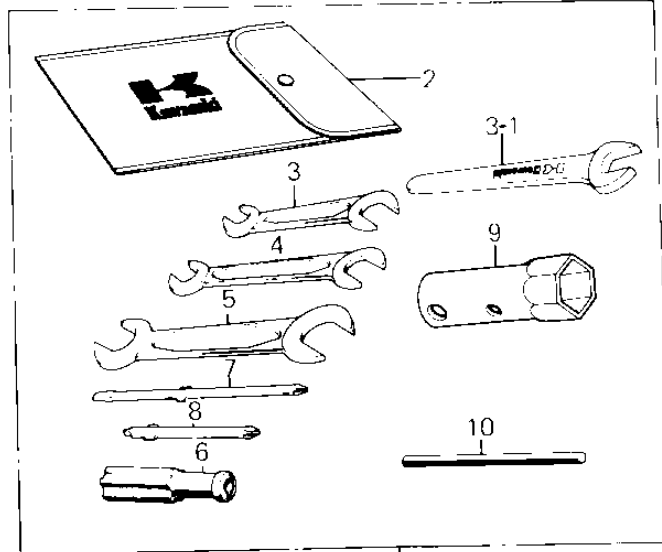

1978 KM100-A3A PARTS DIAGRAM

OWNER TOOLS/SPECIAL SERVICE TOOLS

1978 KM100-A3A PARTS LIST

OWNER TOOLS/SPECIAL SERVICE TOOLS

ITEM NAME	PART NUMBER	QUANTITY
*** N.L.A.*** (Canada) (Ref # 1)	56007-035	
*** N.L.A.*** (Canada) (Ref # 1)	56007-1003	
TOOL KIT (Ref # 1)	56007-1046	
BAG,TOOL (Ref # 2)	56008-008	
BAG,TOOL (Ref # 2)	56008-1007	
BAG,TOOL (Ref # 2)	56008-008	
WRENCH,OPEN,8X10 (Ref # 3)	92126-001	
92110-1031 (Canada) (Ref # 3-1)	92110-1030	
WRENCH,OPEN END,12X13 (Ref # 4)	92126-002	
TOOL-WRENCH,OPEN END, (Ref # 5)	92110-1153	
TOOL-WRENCH,OPEN END, (Ref # 5)	92110-1153	
92106-1001 (Canada) (Ref # 6)	92106-002	
GRIP,SCREW DRIVER (Ref # 6)	92106-1001	
TOOL-DRIVER (Ref # 7)	92107-1052	
SCREW DRIVER #3 PHILIP (Ref # 8)	92107-005	
WRENCH,BOX,17X21 (Ref # 9)	92110-012	
92111-005 (Canada) (Ref # 10)	92111-007	
TOOL KIT (Ref # 11)	56007-1072	
GAUGE,AIR,3.5KG/CM2 (Ref # 12)	52005-1031	
92107-1052 (Canada) (Ref # 13)	92107-007	
TOOL-DRIVER (Ref # 14)	92107-1052	
92107-1002 (Canada) (Ref # 15)	92107-008	
TIGHTENER,SPOKE (Ref # 16)	92108-011	
TOOL-WRENCH,BOX END,2 (Ref # 17)	92110-1148	
TOOL-WRENCH,OPEN END (Ref # 18)	92110-1038	
PLIERS,160MM (Ref # 19)	92112-003	
57001-1243 (Canada) (Ref # 20)	56019-040	
57001-252 (Canada) (Ref # 21)	56019-033	
LIQUID GASKET (Ref # 22)	92104-002	