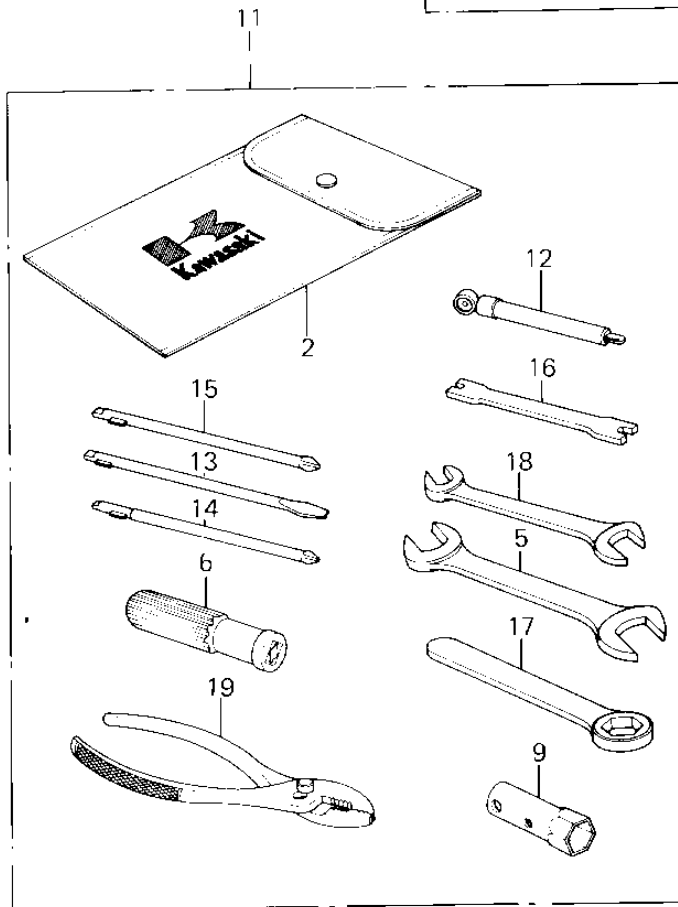

1981 KM100 PARTS DIAGRAM

OWNER TOOLS/SPECIAL SERVICE TOOLS

1981 KM100 PARTS LIST

OWNER TOOLS/SPECIAL SERVICE TOOLS

ITEM NAME	PART NUMBER	QUANTITY
*** N.L.A.*** (Canada) (Ref # 1)	56007-035	1
*** N.L.A.*** (Canada) (Ref # 1)	56007-1003	1
TOOL KIT (Ref # 1)	56007-1046	1
BAG,TOOL (Ref # 2)	56008-008	1
BAG,TOOL (Ref # 2)	56008-1007	1
BAG,TOOL (Ref # 2)	56008-008	1
WRENCH,OPEN,8X10 (Ref # 3)	92126-001	1
92110-1031 (Canada) (Ref # 3-1)	92110-1030	1
WRENCH,OPEN END,12X13 (Ref # 4)	92126-002	1
TOOL-WRENCH,OPEN END, (Ref # 5)	92110-1153	1
TOOL-WRENCH,OPEN END, (Ref # 5)	92110-1153	2
92106-1001 (Canada) (Ref # 6)	92106-002	1
GRIP,SCREW DRIVER (Ref # 6)	92106-1001	1
TOOL-DRIVER (Ref # 7)	92107-1052	1
SCREW DRIVER #3 PHILIP (Ref # 8)	92107-005	1
WRENCH,BOX,17X21 (Ref # 9)	92110-012	1
92111-005 (Canada) (Ref # 10)	92111-007	1
TOOL KIT (Ref # 11)	56007-1072	1
GAUGE,AIR,3.5KG/CM2 (Ref # 12)	52005-1031	1
92107-1052 (Canada) (Ref # 13)	92107-007	1
TOOL-DRIVER (Ref # 14)	92107-1052	1
92107-1002 (Canada) (Ref # 15)	92107-008	1
TIGHTENER,SPOKE (Ref # 16)	92108-011	1
TOOL-WRENCH,BOX END,2 (Ref # 17)	92110-1148	1
TOOL-WRENCH,OPEN END (Ref # 18)	92110-1038	1
PLIERS,160MM (Ref # 19)	92112-003	1
57001-1243 (Canada) (Ref # 20)	56019-040	(1
57001-252 (Canada) (Ref # 21)	56019-033	(1
LIQUID GASKET (Ref # 22)	92104-002	(1