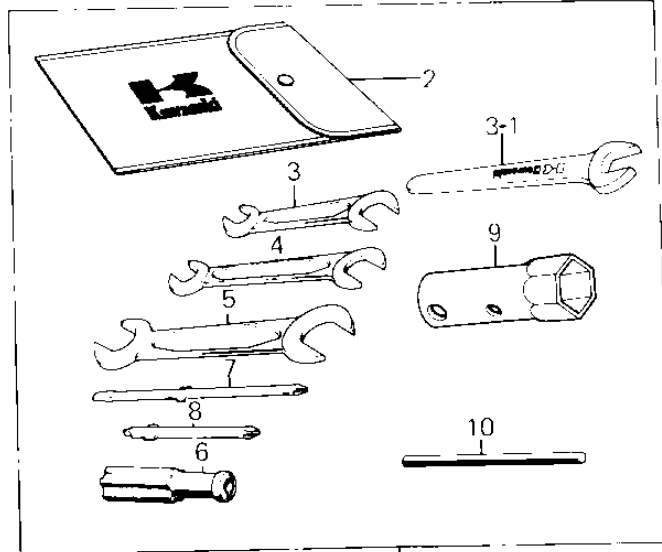

1981 KM100 PARTS DIAGRAM

OWNER TOOLS/SPECIAL SERVICE TOOLS

1981 KM100 PARTS LIST

OWNER TOOLS/SPECIAL SERVICE TOOLS

ITEM NAME	PART NUMBER	QUANTITY
*** N.L.A.*** (Canada) (Ref # 1)	56007-035	1
*** N.L.A.*** (Canada) (Ref # 1)	56007-1003	1
TOOL KIT (Ref # 1)	56007-1046	1
BAG,TOOL (Ref # 2)	56008-008	1
BAG,TOOL (Ref # 2)	56008-1007	1
BAG,TOOL (Ref # 2)	56008-008	1
WRENCH,OPEN,8X10 (Ref # 3)	92126-001	1
92110-1031 (Canada) (Ref # 3-1)	92110-1030	1
WRENCH,OPEN END,12X13 (Ref # 4)	92126-002	1
TOOL-WRENCH,OPEN END, (Ref # 5)	92110-1153	1
TOOL-WRENCH,OPEN END, (Ref # 5)	92110-1153	2
92106-1001 (Canada) (Ref # 6)	92106-002	1
GRIP,SCREW DRIVER (Ref # 6)	92106-1001	1
TOOL-DRIVER (Ref # 7)	92107-1052	1
SCREW DRIVER #3 PHILIP (Ref # 8)	92107-005	1
WRENCH,BOX,17X21 (Ref # 9)	92110-012	1
92111-005 (Canada) (Ref # 10)	92111-007	1
TOOL KIT (Ref # 11)	56007-1072	1
GAUGE,AIR,3.5KG/CM2 (Ref # 12)	52005-1031	1
92107-1052 (Canada) (Ref # 13)	92107-007	1
TOOL-DRIVER (Ref # 14)	92107-1052	1
92107-1002 (Canada) (Ref # 15)	92107-008	1
TIGHTENER,SPOKE (Ref # 16)	92108-011	1
TOOL-WRENCH,BOX END,2 (Ref # 17)	92110-1148	1
TOOL-WRENCH,OPEN END (Ref # 18)	92110-1038	1
PLIERS,160MM (Ref # 19)	92112-003	1
57001-1243 (Canada) (Ref # 20)	56019-040	(1
57001-252 (Canada) (Ref # 21)	56019-033	(1
LIQUID GASKET (Ref # 22)	92104-002	(1