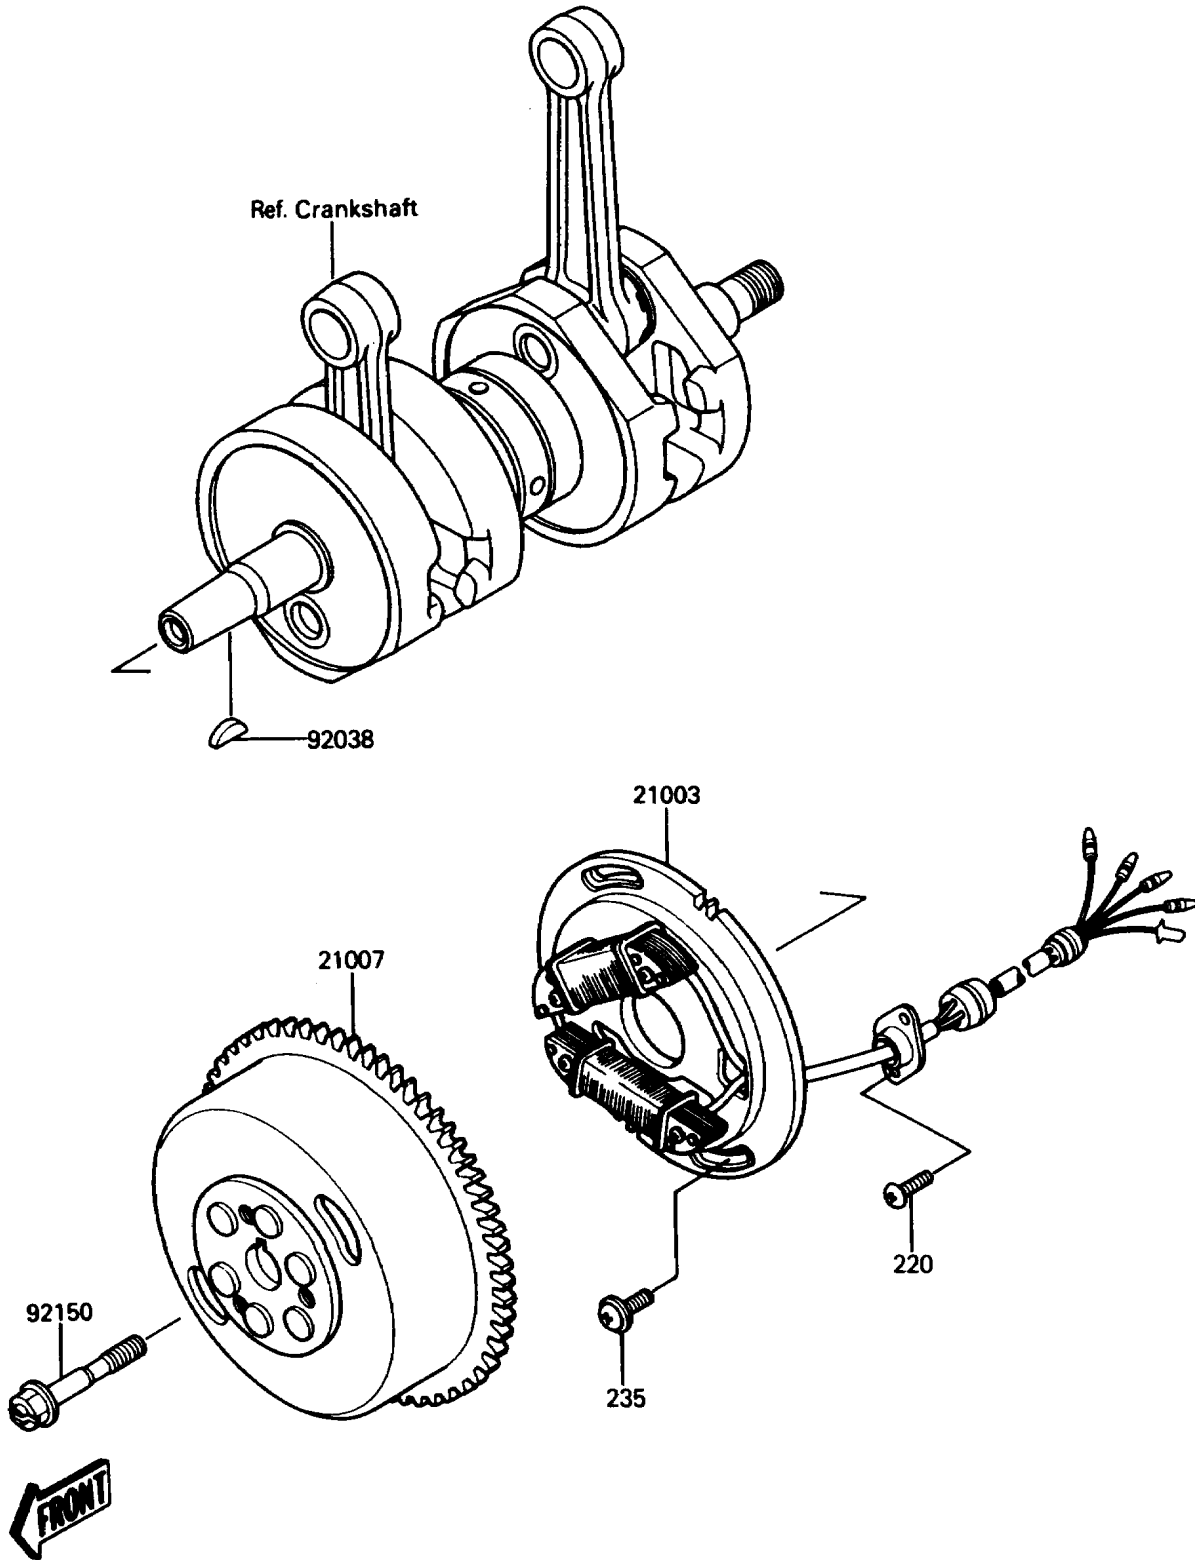

1988 650 SX PARTS DIAGRAM

Generator

E 1810-0153

1988 650 SX PARTS LIST

Generator

ITEM NAME	PART NUMBER	QUANTITY
STATOR (Ref # 21003)	21003-3708	1
ROTOR,MAGNETO (Ref # 21007)	21007-3702	1
KEY,WOODRUFF (Ref # 92038)	92038-001	1
BOLT,10X38 (Ref # 92150)	92150-3701	1
SCREW-PAN-CROS (Ref # 220)	220B0512	2
SCREW-PAN-WP-CROS (Ref # 235)	235B0616	2