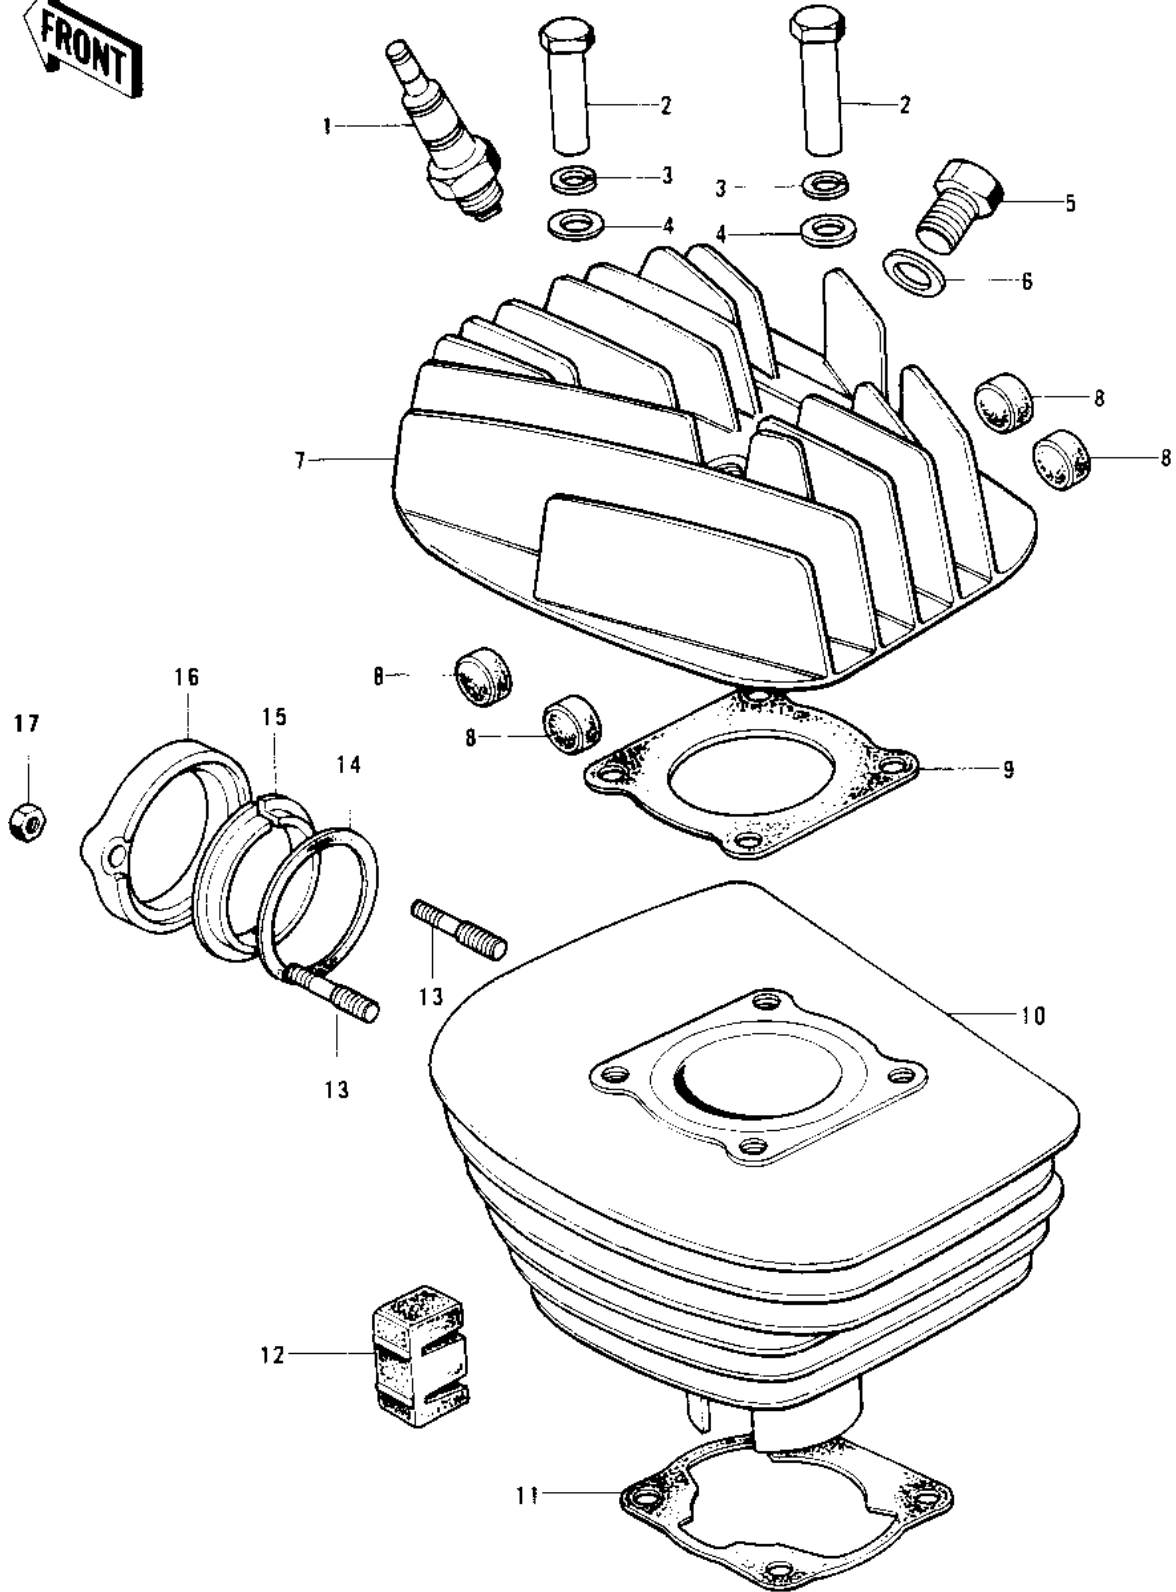

1978 KD125-A4 PARTS DIAGRAM

CYLINDER HEAD/CYLINDER

1978 KD125-A4 PARTS LIST

CYLINDER HEAD/CYLINDER

ITEM NAME	PART NUMBER	QUANTITY
SPARK PLUG B8HS (Ref # 1)	B8HS	
NUT 8MM (Ref # 2)	92015-020	
WASHER SPRING 12MM (Ref # 3)	461F1200	
WASHER PLAIN 12MM (Ref # 4)	92022-072	
PLUG-CYLINDER HEAD (Ref # 5)	92067-005	
GASKET-CYL HEAD PLUG (Ref # 6)	92065-068	
CYLINDER HEAD,BLACK (Ref # 7)	11001-091-21	
DAMPER RUBBER (Ref # 8)	92075-075	
GASKET,CYLINDER HEAD (Ref # 9)	11004-064	
CYLINDER,F.BLACK (Ref # 10)	11005-1030	
CYLINDER,F.BLACK (Ref # 10)	11005-1030	
GASKET,CYLINDER BASE (Ref # 11)	11009-037	
DAMPER RUBBER,CYLINDR (Ref # 12)	92075-247	
STUD (Ref # 13)	92004-029	
GASKET EXHAUST PIPE (Ref # 14)	18067-008	
INSERT,EXHAUST HOLDER (Ref # 15)	18070-007	
HOLDER,EXHAUST PIPE (Ref # 16)	18069-057	
NUT,LOCK 6MM (Ref # 17)	92017-014	