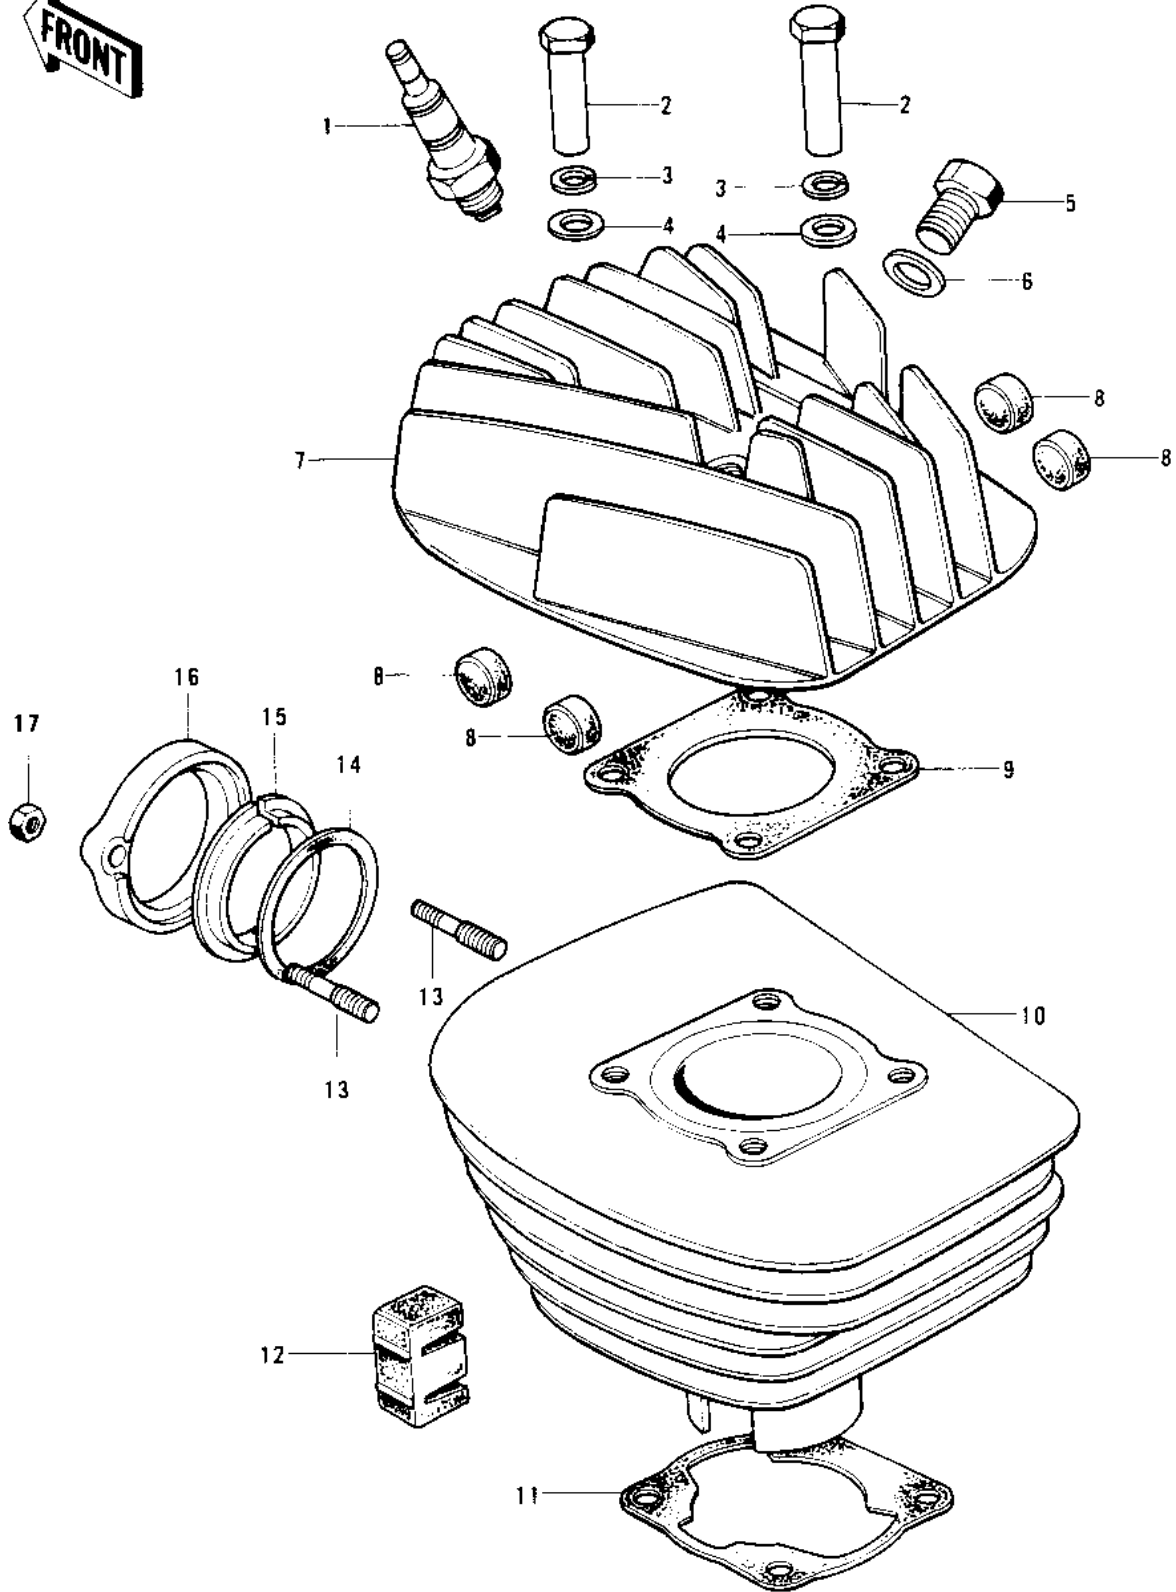

1979 KD125-A5 PARTS DIAGRAM

CYLINDER HEAD/CYLINDER

1979 KD125-A5 PARTS LIST

CYLINDER HEAD/CYLINDER

ITEM NAME	PART NUMBER	QUANTITY
SPARK PLUG B8HS (Ref # 1)	B8HS	
NUT 8MM (Ref # 2)	92015-020	
WASHER SPRING 12MM (Ref # 3)	461F1200	
WASHER PLAIN 12MM (Ref # 4)	92022-072	
PLUG-CYLINDER HEAD (Ref # 5)	92067-005	
GASKET-CYL HEAD PLUG (Ref # 6)	92065-068	
CYLINDER HEAD, BLACK (Ref # 7)	11001-091-21	
DAMPER RUBBER (Ref # 8)	92075-075	
GASKET, CYLINDER HEAD (Ref # 9)	11004-064	
CYLINDER, F. BLACK (Ref # 10)	11005-1030	
CYLINDER, F. BLACK (Ref # 10)	11005-1030	
GASKET, CYLINDER BASE (Ref # 11)	11009-037	
DAMPER RUBBER, CYLINDER (Ref # 12)	92075-247	
STUD (Ref # 13)	92004-029	
GASKET EXHAUST PIPE (Ref # 14)	18067-008	
INSERT, EXHAUST HOLDER (Ref # 15)	18070-007	
HOLDER, EXHAUST PIPE (Ref # 16)	18069-057	
NUT, LOCK 6MM (Ref # 17)	92017-014	