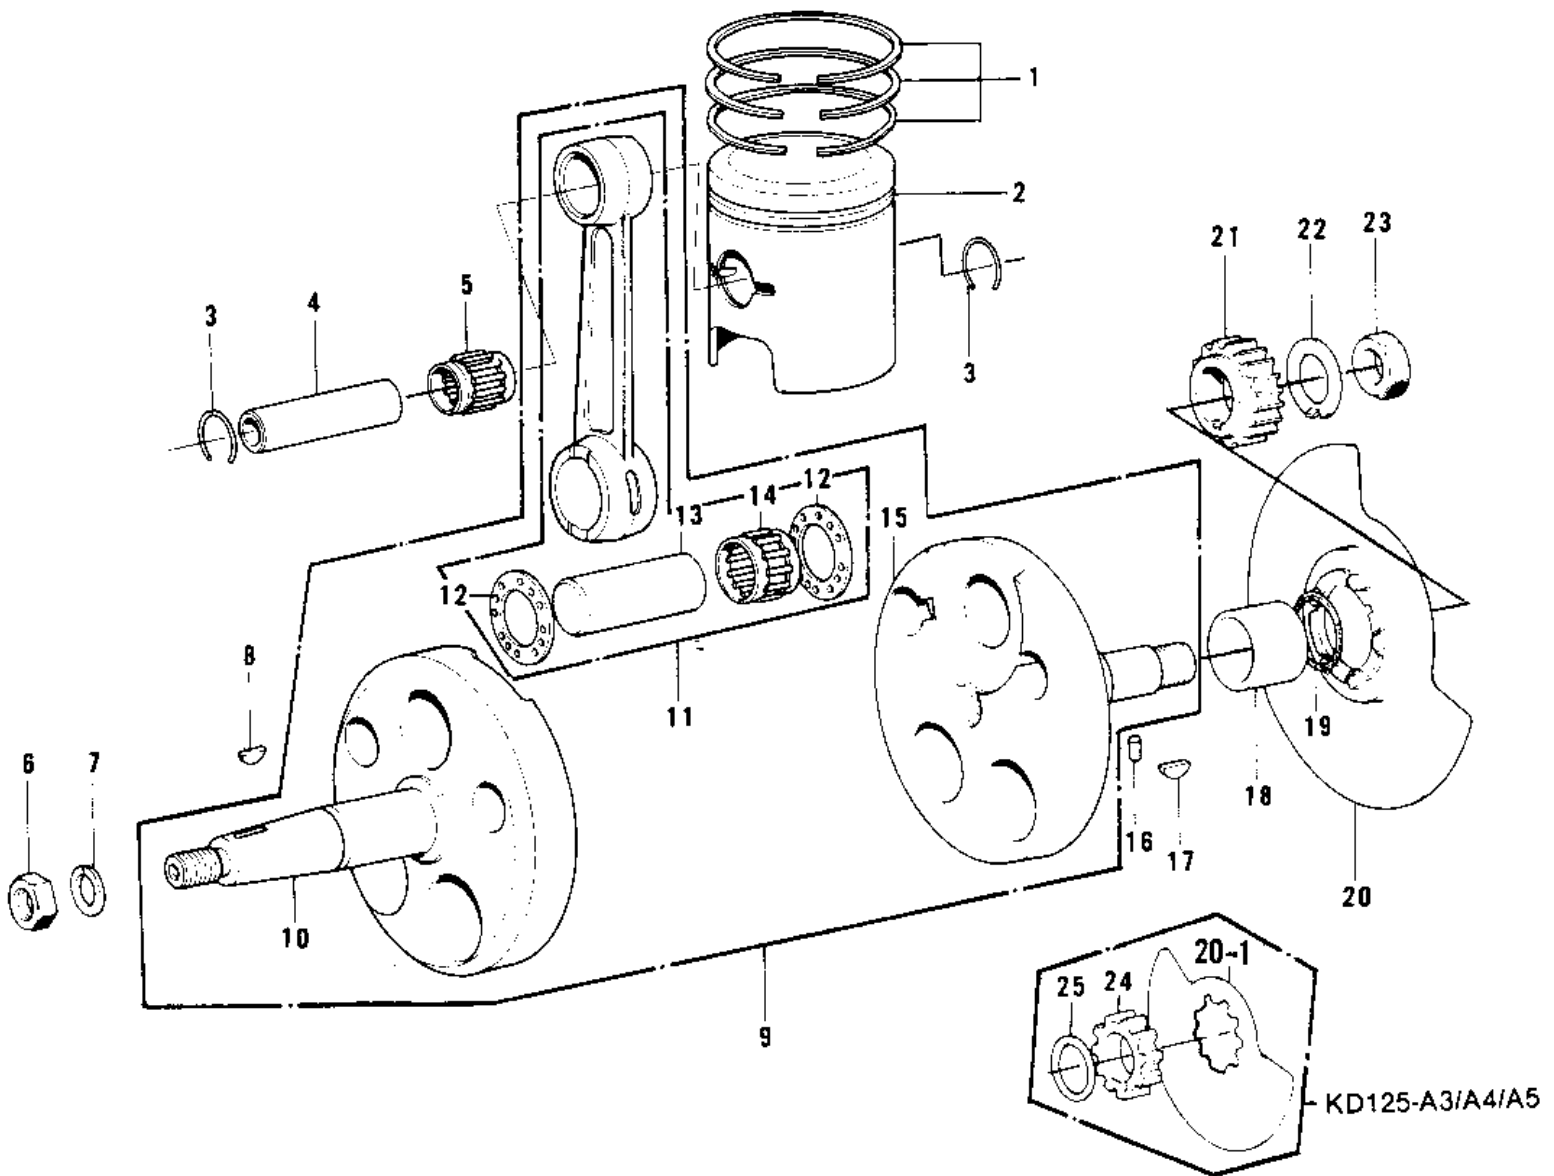

1975 KD125 PARTS DIAGRAM

CRANKSHAFT/PISTON/ROTARY VALVE

1975 KD125 PARTS LIST

CRANKSHAFT/PISTON/ROTARY VALVE

ITEM NAME	PART NUMBER	QUANTITY
RING SET,STD (Ref # 1)	13008-050	
RING SET,0.020" O.S (Ref # 1)	13025-054	
RING SET,0.040" O.S (Ref # 1)	13024-055	
PISTON,STD (Ref # 2)	13001-072	
PISTON,0.020" O.S (Ref # 2)	13029-068	
PISTON,0.040" O.S (Ref # 2)	13027-062	
CIRCLIP PISTON PIN (Ref # 3)	92036-003	
PIN-PISTON (Ref # 4)	13002-1002	
PIN-PISTON (Ref # 4)	13002-1002	
BRG,N,UR14/20AP-1 (Ref # 5)	13033-035	
NUT,10MM (Ref # 6)	314B1000	
WASHER SPRING 10MM (Ref # 7)	461F1000	
WOODRUFF KEY (Ref # 8)	510A3200	
CRANK AND CONROD ASSY (Ref # 9)	13031-1003	
CRANKSHAFT,L.H (Ref # 10)	13037-059	
CONNECTING ROD SET (Ref # 11)	13044-019	
WASHER SIDE (Ref # 12)	92025-005	
CRANK PIN (Ref # 13)	13035-033	
BRG,NEEDLE,KT202715EG (Ref # 14)	13034-1001	
CRANKSHAFT,R.H. (Ref # 15)	13037-1084	
PIN DOWEL 4X10 (Ref # 16)	610A0410	
WOODRUFF KEY PRY PINI (Ref # 17)	92038-003	
COLLAR,R.H CRANKSHAFT (Ref # 18)	92027-220	
COLLAR,ENG SPROCKET (Ref # 18)	92027-1077	
"O" RING,16MM (Ref # 19)	670B2016	
VALVE,ROTARY DISC (Ref # 20)	12001-025	
VALVE,ROTARY DISC (Ref # 20-1)	12002-029	
GEAR,PRIMARY 22T (Ref # 21)	13097-1040	
WASHER LOCK 12MM (Ref # 22)	92024-003	

1975 KD125 PARTS LIST

CRANKSHAFT/PISTON/ROTARY VALVE

ITEM NAME	PART NUMBER	QUANTITY
NUT 12MM (Ref # 23)	92015-006	
COLLAR,ROTARY VALVE (Ref # 24)	92027-1245	
COLLAR,ROTRY DSC VALV (Ref # 24)	92027-1170	
WASHER,BALANCER (Ref # 25)	92026-131	