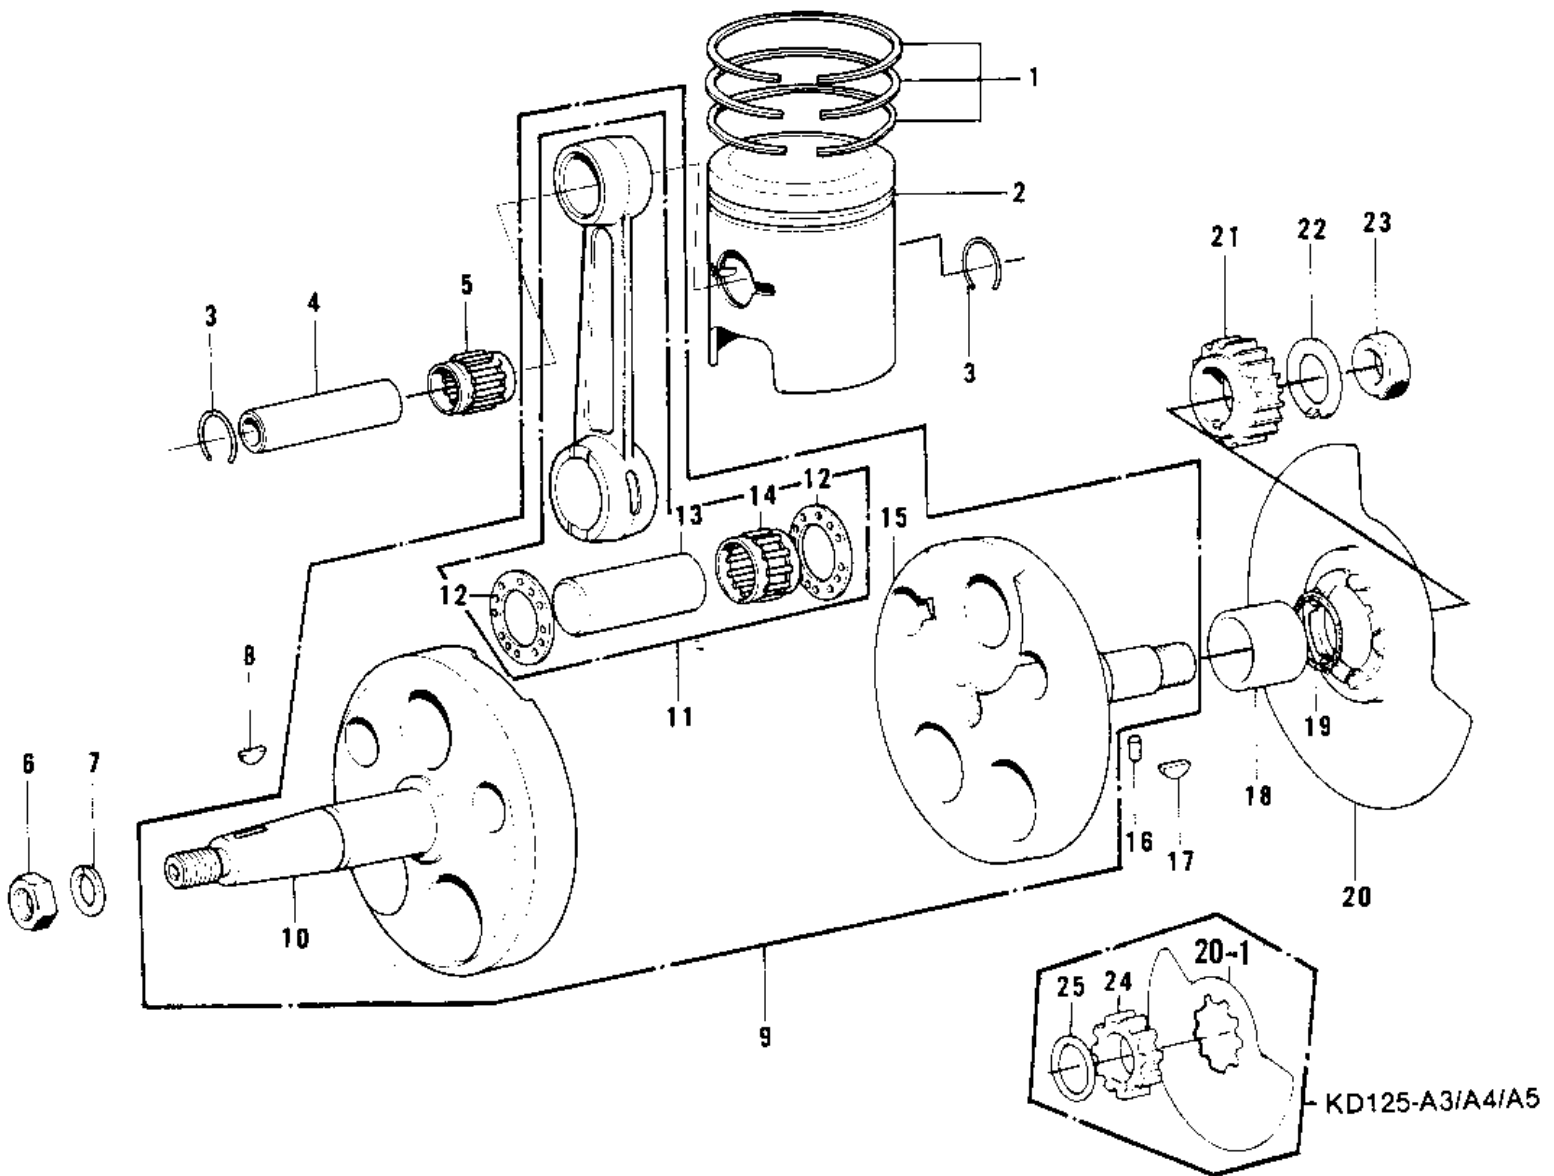

# 1976 KD125-A2 PARTS DIAGRAM

CRANKSHAFT/PISTON/ROTARY VALVE

# 1976 KD125-A2 PARTS LIST

## CRANKSHAFT/PISTON/ROTARY VALVE

ITEM NAME	PART NUMBER	QUANTITY
RING SET,STD (Ref # 1)	13008-050	1
RING SET,0.020" O.S (Ref # 1)	13025-054	1
RING SET,0.040" O.S (Ref # 1)	13024-055	1
PISTON,STD (Ref # 2)	13001-072	1
PISTON,0.020" O.S (Ref # 2)	13029-068	1
PISTON,0.040" O.S (Ref # 2)	13027-062	1
CIRCLIP PISTON PIN (Ref # 3)	92036-003	2
PIN-PISTON (Ref # 4)	13002-1002	1
PIN-PISTON (Ref # 4)	13002-1002	1
BRG,N,UR14/20AP-1 (Ref # 5)	13033-035	1
NUT,10MM (Ref # 6)	314B1000	1
WASHER SPRING 10MM (Ref # 7)	461F1000	1
WOODRUFF KEY (Ref # 8)	510A3200	1
CRANK AND CONROD ASSY (Ref # 9)	13031-1003	1
CRANKSHAFT,L.H (Ref # 10)	13037-059	1
CONNECTING ROD SET (Ref # 11)	13044-019	1
WASHER SIDE (Ref # 12)	92025-005	2
CRANK PIN (Ref # 13)	13035-033	1
BRG,NEEDLE,KT202715EG (Ref # 14)	13034-1001	1
CRANKSHAFT,R.H. (Ref # 15)	13037-1084	1
PIN DOWEL 4X10 (Ref # 16)	610A0410	1
WOODRUFF KEY PRY PINI (Ref # 17)	92038-003	1
COLLAR,R.H CRANKSHAFT (Ref # 18)	92027-220	1
COLLAR,ENG SPROCKET (Ref # 18)	92027-1077	1
"O" RING,16MM (Ref # 19)	670B2016	1
VALVE,ROTARY DISC (Ref # 20)	12001-025	1
VALVE,ROTARY DISC (Ref # 20-1)	12002-029	1
GEAR,PRIMARY 22T (Ref # 21)	13097-1040	1
WASHER LOCK 12MM (Ref # 22)	92024-003	1

## CRANKSHAFT/PISTON/ROTARY VALVE

ITEM NAME	PART NUMBER	QUANTITY
NUT 12MM (Ref # 23)	92015-006	1
COLLAR,ROTARY VALVE (Ref # 24)	92027-1245	1
COLLAR,ROTRY DSC VALV (Ref # 24)	92027-1170	1
WASHER,BALANCER (Ref # 25)	92026-131	1