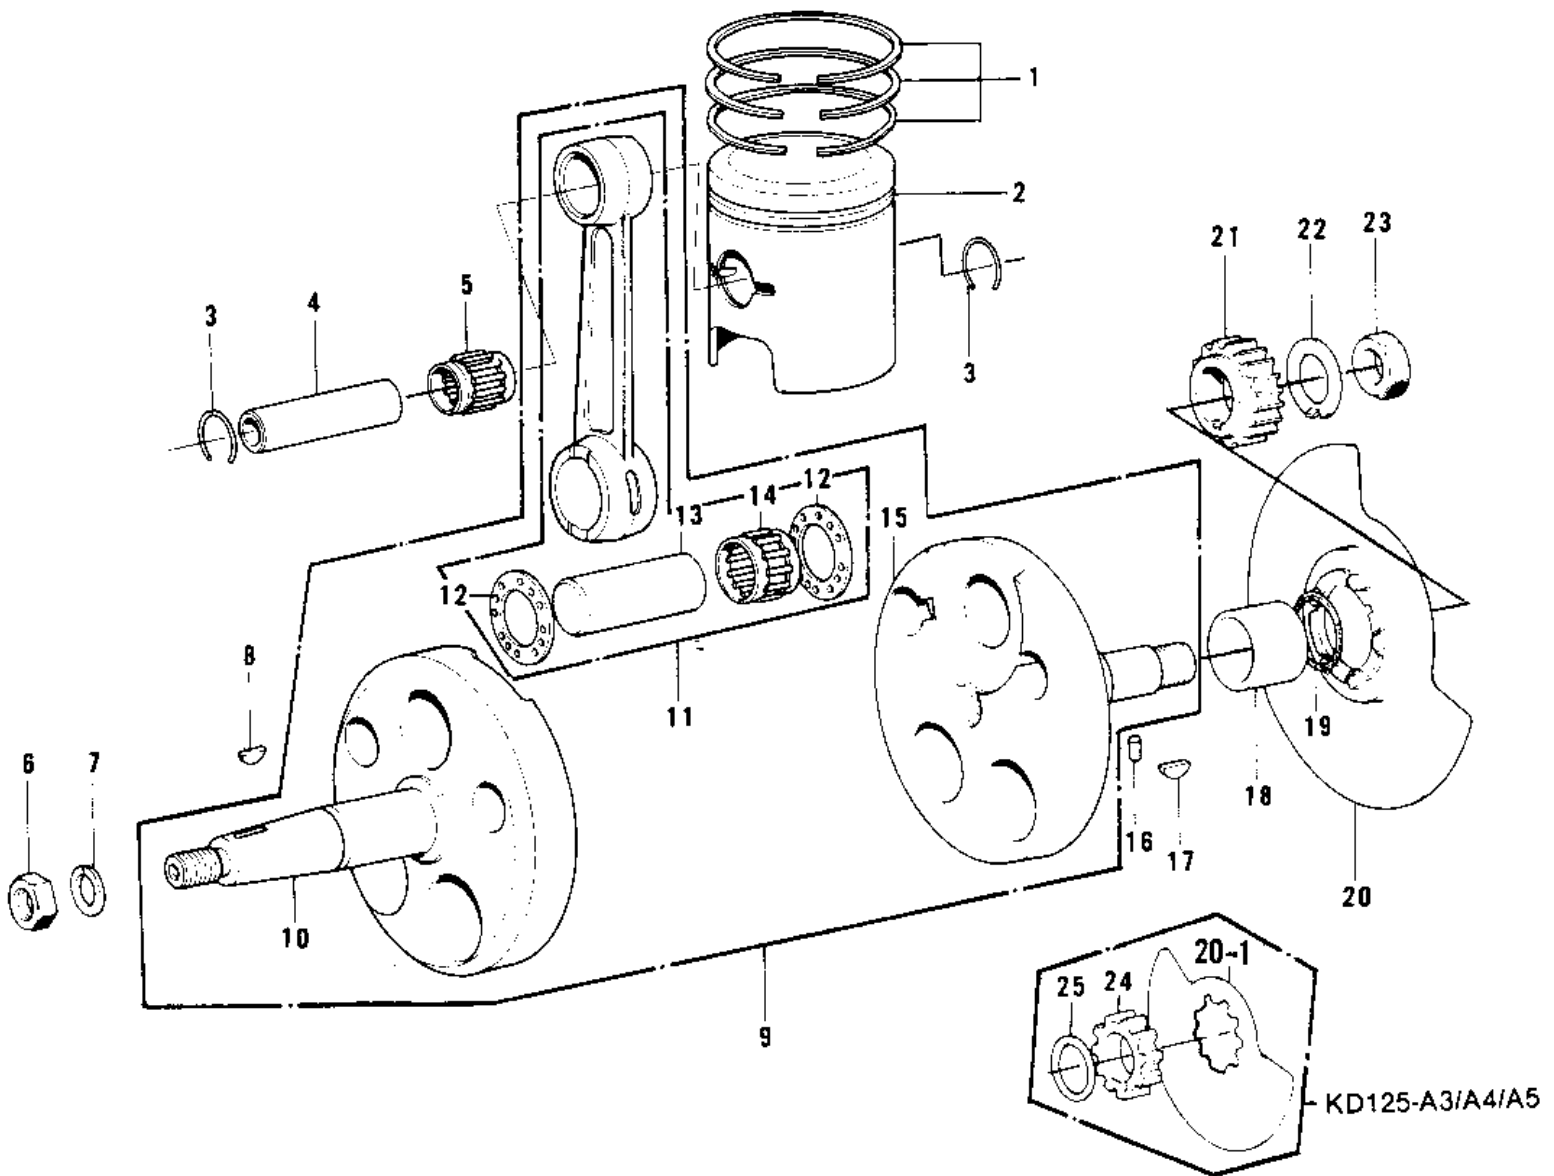

# 1977 KD125-A3 PARTS DIAGRAM

CRANKSHAFT/PISTON/ROTARY VALVE

# 1977 KD125-A3 PARTS LIST

## CRANKSHAFT/PISTON/ROTARY VALVE

ITEM NAME	PART NUMBER	QUANTITY
RING SET,STD (Ref # 1)	13008-050	
RING SET,0.020" O.S (Ref # 1)	13025-054	
RING SET,0.040" O.S (Ref # 1)	13024-055	
PISTON,STD (Ref # 2)	13001-072	
PISTON,0.020" O.S (Ref # 2)	13029-068	
PISTON,0.040" O.S (Ref # 2)	13027-062	
CIRCLIP PISTON PIN (Ref # 3)	92036-003	
PIN-PISTON (Ref # 4)	13002-1002	
PIN-PISTON (Ref # 4)	13002-1002	
BRG,N,UR14/20AP-1 (Ref # 5)	13033-035	
NUT,10MM (Ref # 6)	314B1000	
WASHER SPRING 10MM (Ref # 7)	461F1000	
WOODRUFF KEY (Ref # 8)	510A3200	
CRANK AND CONROD ASSY (Ref # 9)	13031-1003	
CRANKSHAFT,L.H (Ref # 10)	13037-059	
CONNECTING ROD SET (Ref # 11)	13044-019	
WASHER SIDE (Ref # 12)	92025-005	
CRANK PIN (Ref # 13)	13035-033	
BRG,NEEDLE,KT202715EG (Ref # 14)	13034-1001	
CRANKSHAFT,R.H. (Ref # 15)	13037-1084	
PIN DOWEL 4X10 (Ref # 16)	610A0410	
WOODRUFF KEY PRY PINI (Ref # 17)	92038-003	
COLLAR,R.H CRANKSHAFT (Ref # 18)	92027-220	
COLLAR,ENG SPROCKET (Ref # 18)	92027-1077	
"O" RING,16MM (Ref # 19)	670B2016	
VALVE,ROTARY DISC (Ref # 20)	12001-025	
VALVE,ROTARY DISC (Ref # 20-1)	12002-029	
GEAR,PRIMARY 22T (Ref # 21)	13097-1040	
WASHER LOCK 12MM (Ref # 22)	92024-003	

## CRANKSHAFT/PISTON/ROTARY VALVE

ITEM NAME	PART NUMBER	QUANTITY
NUT 12MM (Ref # 23)	92015-006	
COLLAR,ROTARY VALVE (Ref # 24)	92027-1245	
COLLAR,ROTRY DSC VALV (Ref # 24)	92027-1170	
WASHER,BALANCER (Ref # 25)	92026-131	