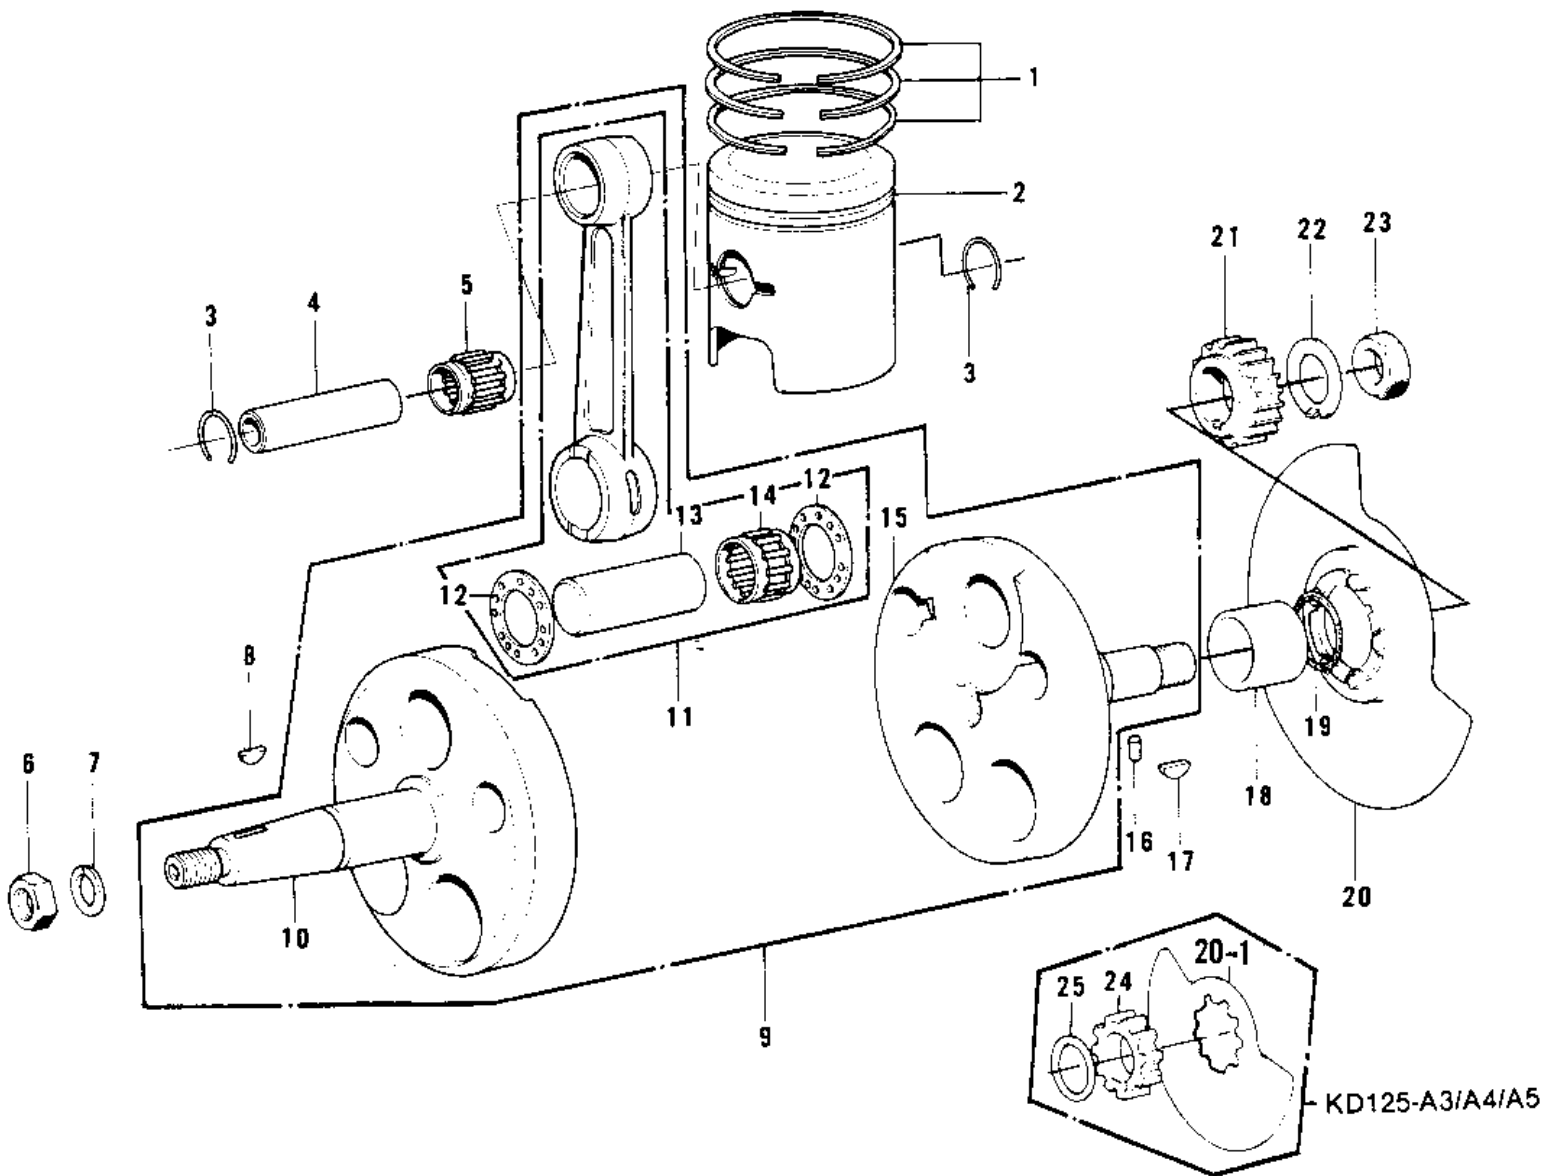

# 1978 KD125-A4 PARTS DIAGRAM

CRANKSHAFT/PISTON/ROTARY VALVE

# 1978 KD125-A4 PARTS LIST

## CRANKSHAFT/PISTON/ROTARY VALVE

ITEM NAME	PART NUMBER	QUANTITY
RING SET,STD (Ref # 1)	13008-050	
RING SET,0.020" O.S (Ref # 1)	13025-054	
RING SET,0.040" O.S (Ref # 1)	13024-055	
PISTON,STD (Ref # 2)	13001-072	
PISTON,0.020" O.S (Ref # 2)	13029-068	
PISTON,0.040" O.S (Ref # 2)	13027-062	
CIRCLIP PISTON PIN (Ref # 3)	92036-003	
PIN-PISTON (Ref # 4)	13002-1002	
PIN-PISTON (Ref # 4)	13002-1002	
BRG,N,UR14/20AP-1 (Ref # 5)	13033-035	
NUT,10MM (Ref # 6)	314B1000	
WASHER SPRING 10MM (Ref # 7)	461F1000	
WOODRUFF KEY (Ref # 8)	510A3200	
CRANK AND CONROD ASSY (Ref # 9)	13031-1003	
CRANKSHAFT,L.H (Ref # 10)	13037-059	
CONNECTING ROD SET (Ref # 11)	13044-019	
WASHER SIDE (Ref # 12)	92025-005	
CRANK PIN (Ref # 13)	13035-033	
BRG,NEEDLE,KT202715EG (Ref # 14)	13034-1001	
CRANKSHAFT,R.H. (Ref # 15)	13037-1084	
PIN DOWEL 4X10 (Ref # 16)	610A0410	
WOODRUFF KEY PRY PINI (Ref # 17)	92038-003	
COLLAR,R.H CRANKSHAFT (Ref # 18)	92027-220	
COLLAR,ENG SPROCKET (Ref # 18)	92027-1077	
"O" RING,16MM (Ref # 19)	670B2016	
VALVE,ROTARY DISC (Ref # 20)	12001-025	
VALVE,ROTARY DISC (Ref # 20-1)	12002-029	
GEAR,PRIMARY 22T (Ref # 21)	13097-1040	
WASHER LOCK 12MM (Ref # 22)	92024-003	

## CRANKSHAFT/PISTON/ROTARY VALVE

ITEM NAME	PART NUMBER	QUANTITY
NUT 12MM (Ref # 23)	92015-006	
COLLAR,ROTARY VALVE (Ref # 24)	92027-1245	
COLLAR,ROTRY DSC VALV (Ref # 24)	92027-1170	
WASHER,BALANCER (Ref # 25)	92026-131	