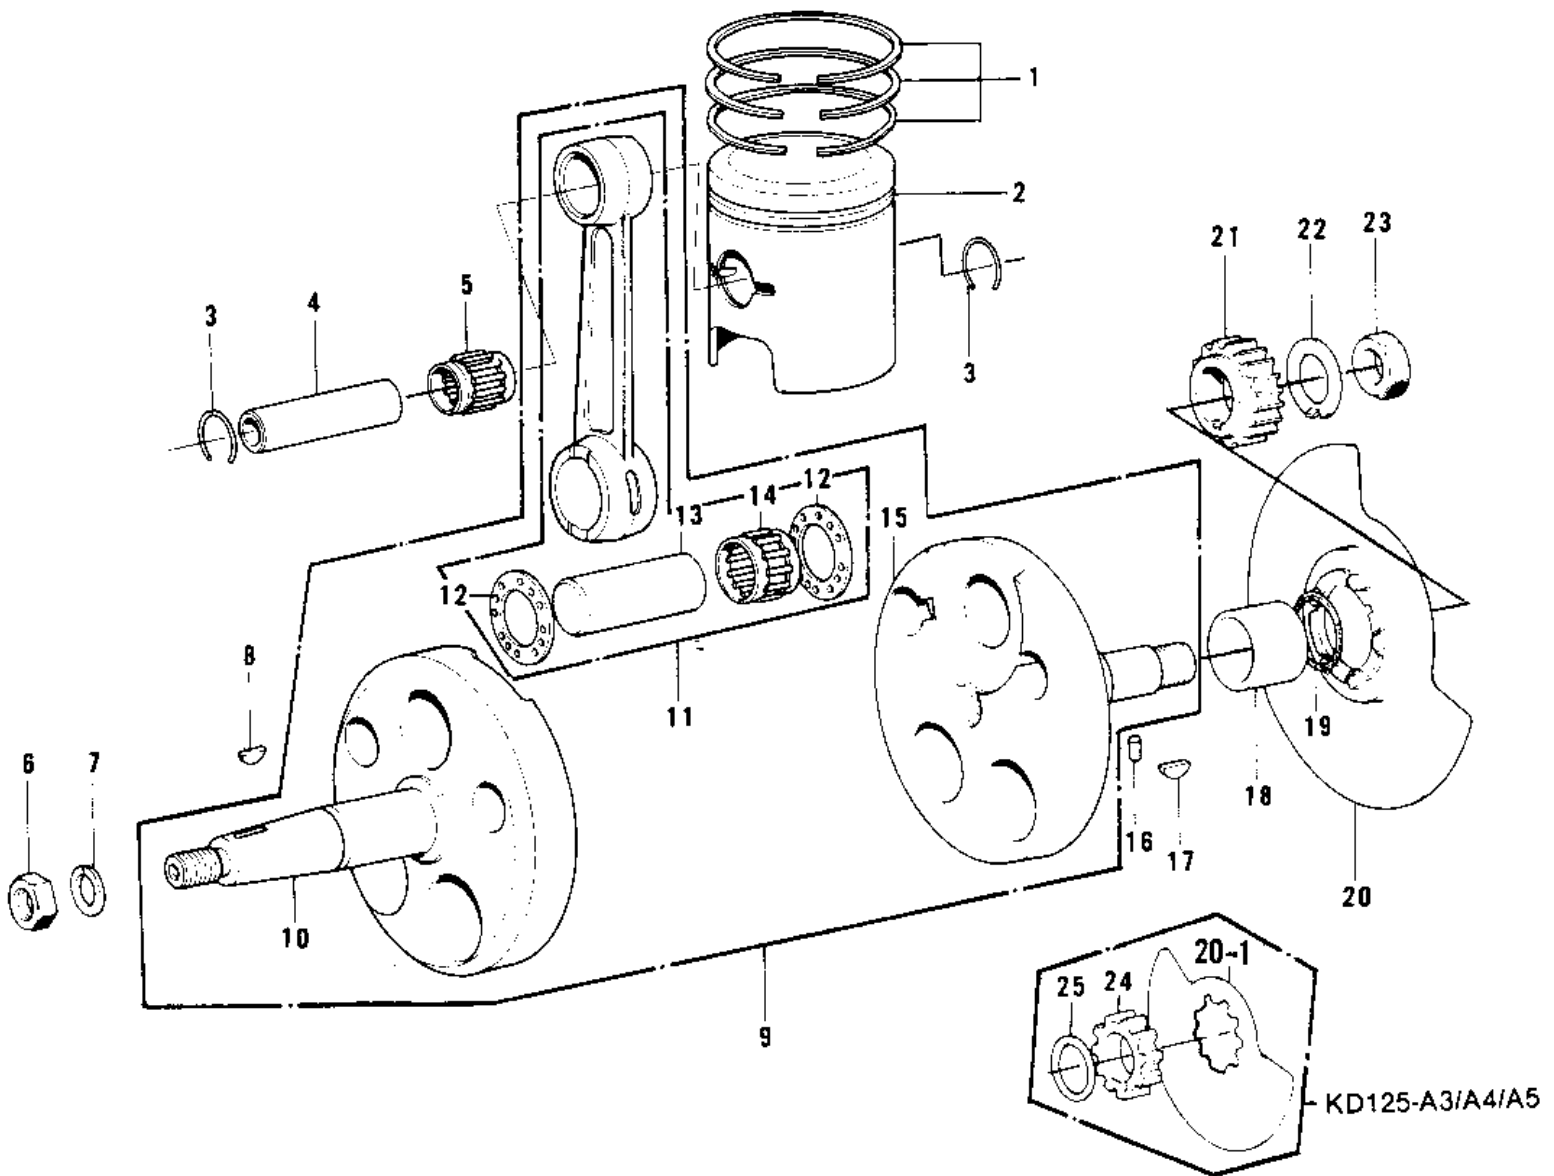

1979 KD125-A5 PARTS DIAGRAM

CRANKSHAFT/PISTON/ROTARY VALVE

1979 KD125-A5 PARTS LIST

CRANKSHAFT/PISTON/ROTARY VALVE

ITEM NAME	PART NUMBER	QUANTITY
RING SET,STD (Ref # 1)	13008-050	
RING SET,0.020" O.S (Ref # 1)	13025-054	
RING SET,0.040" O.S (Ref # 1)	13024-055	
PISTON,STD (Ref # 2)	13001-072	
PISTON,0.020" O.S (Ref # 2)	13029-068	
PISTON,0.040" O.S (Ref # 2)	13027-062	
CIRCLIP PISTON PIN (Ref # 3)	92036-003	
PIN-PISTON (Ref # 4)	13002-1002	
PIN-PISTON (Ref # 4)	13002-1002	
BRG,N,UR14/20AP-1 (Ref # 5)	13033-035	
NUT,10MM (Ref # 6)	314B1000	
WASHER SPRING 10MM (Ref # 7)	461F1000	
WOODRUFF KEY (Ref # 8)	510A3200	
CRANK AND CONROD ASSY (Ref # 9)	13031-1003	
CRANKSHAFT,L.H (Ref # 10)	13037-059	
CONNECTING ROD SET (Ref # 11)	13044-019	
WASHER SIDE (Ref # 12)	92025-005	
CRANK PIN (Ref # 13)	13035-033	
BRG,NEEDLE,KT202715EG (Ref # 14)	13034-1001	
CRANKSHAFT,R.H. (Ref # 15)	13037-1084	
PIN DOWEL 4X10 (Ref # 16)	610A0410	
WOODRUFF KEY PRY PINI (Ref # 17)	92038-003	
COLLAR,R.H CRANKSHAFT (Ref # 18)	92027-220	
COLLAR,ENG SPROCKET (Ref # 18)	92027-1077	
"O" RING,16MM (Ref # 19)	670B2016	
VALVE,ROTARY DISC (Ref # 20)	12001-025	
VALVE,ROTARY DISC (Ref # 20-1)	12002-029	
GEAR,PRIMARY 22T (Ref # 21)	13097-1040	
WASHER LOCK 12MM (Ref # 22)	92024-003	

1979 KD125-A5 PARTS LIST

CRANKSHAFT/PISTON/ROTARY VALVE

ITEM NAME	PART NUMBER	QUANTITY
NUT 12MM (Ref # 23)	92015-006	
COLLAR,ROTARY VALVE (Ref # 24)	92027-1245	
COLLAR,ROTRY DSC VALV (Ref # 24)	92027-1170	
WASHER,BALANCER (Ref # 25)	92026-131	