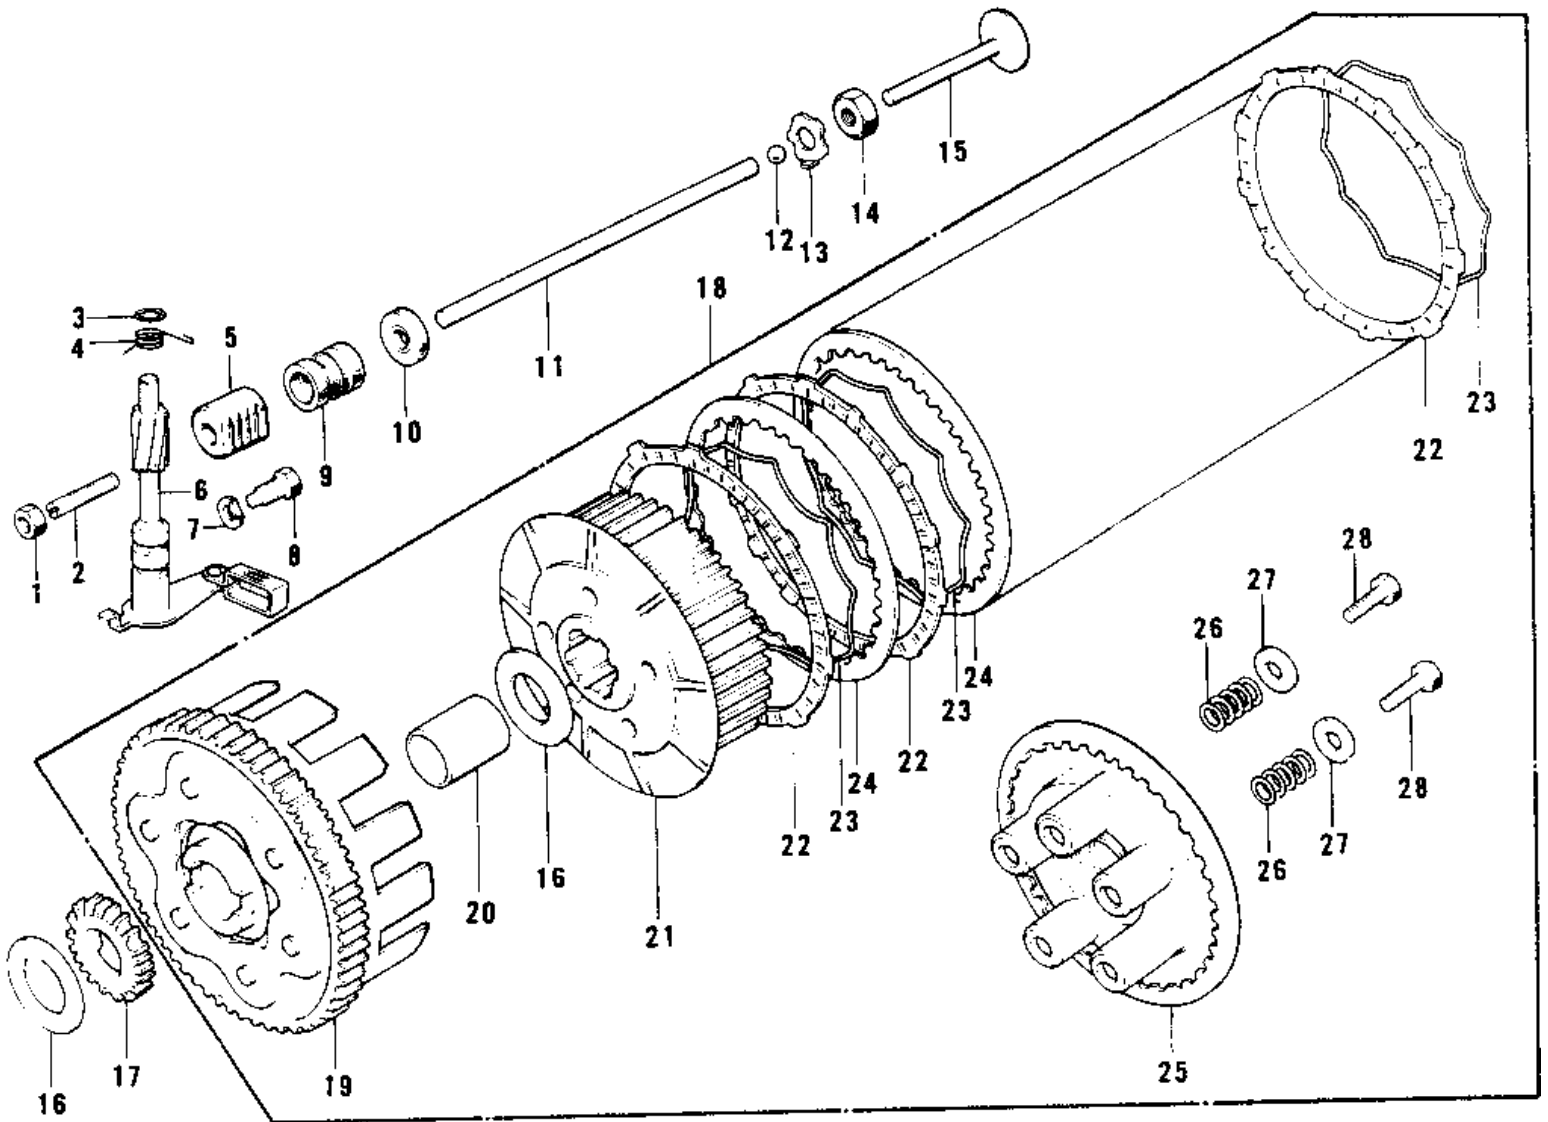

# 1979 KD125-A5 PARTS DIAGRAM

CLUTCH

# 1979 KD125-A5 PARTS LIST

## CLUTCH

ITEM NAME	PART NUMBER	QUANTITY
NUT 6MM (Ref # 1)	311B0600	
SCREW,SLOTTED,6X26 (Ref # 2)	92014-015	
"O" RING, 10MM (Ref # 3)	670B2010	
SPRING,CLUTCH RELESE (Ref # 4)	92083-024	
ROD,CLTCH RELESE PUSH (Ref # 5)	13116-026	
SHAFT ASY,CLTCH RELES (Ref # 6)	13234-003	
WASHER,LOCK (Ref # 7)	92031-009	
BOLT,CLUTCH RELEASE (Ref # 8)	92003-130	
COLLAR (Ref # 9)	92027-207	
OIL SEAL,PUSH ROD (Ref # 10)	92050-058	
ROD,CLUTCH PUSH,LONG (Ref # 11)	13116-027	
BALL STEEL 7/32' (Ref # 12)	600A0700	
WASHER-LOCK,14MM (Ref # 13)	92024-046	
NUT 14MM (Ref # 14)	315B1400	
PUSHER-CLTCH SPRG PLT (Ref # 15)	13116-016	
WASHER,PLAIN (Ref # 16)	92022-270	
PINION,KICKSTARTER (Ref # 17)	13075-010	
CLUTCH-ASSY (Ref # 18)	13081-1053	
HOUSING CLUTCH (Ref # 19)	13095-1034	
BUSHING,CLUTCH (Ref # 20)	92028-138	
HUB,CLUTCH (Ref # 21)	13087-038	
PLATE-FRICTION (Ref # 22)	13088-1015	
RING-CLUTCH STEEL (Ref # 23)	13229-002	
PLATE CLUTCH STEEL (Ref # 24)	13089-003	
PLATE-CLUTCH SPRING (Ref # 25)	13187-004	
SPRING,CLUTCH (Ref # 26)	92081-123	
WASHER-PLAIN,5MM (Ref # 27)	92022-167	
BOLT,5X18 (Ref # 28)	92003-078	