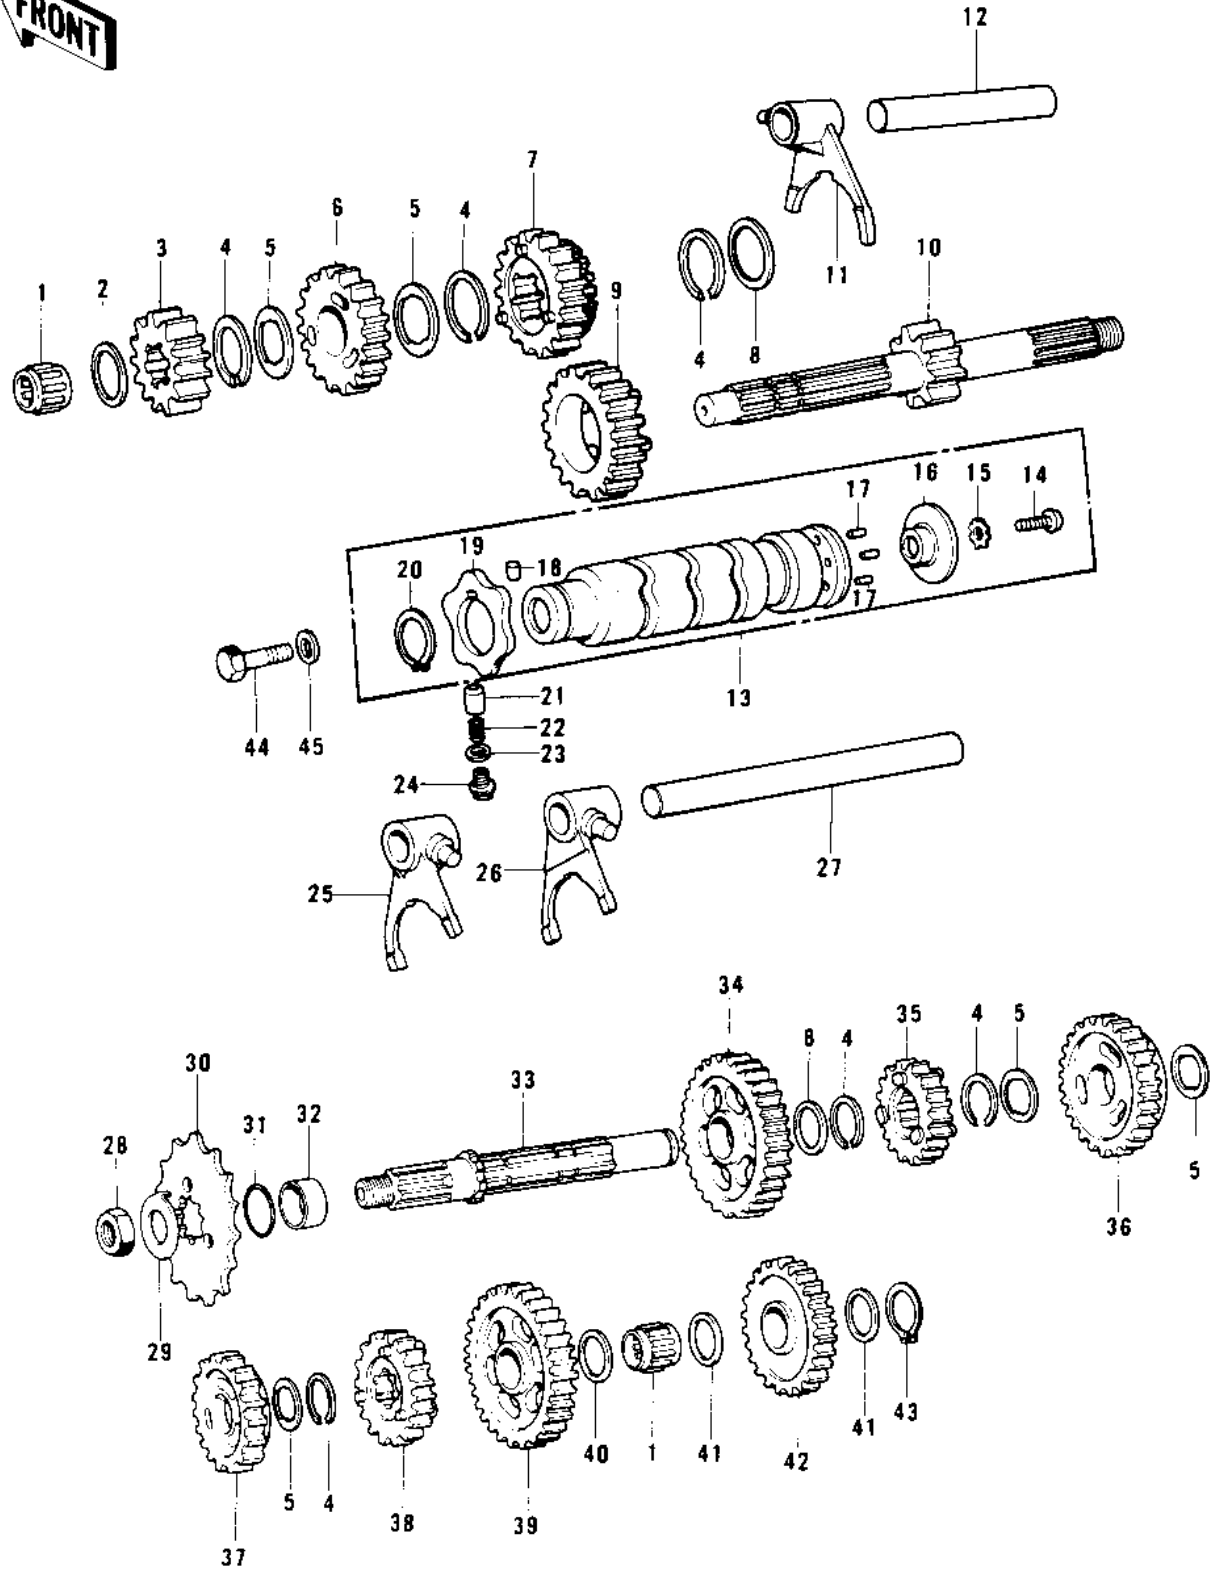

1979 KD125-A5 PARTS DIAGRAM

TRANSMISSION/CHANGE DRUM

1979 KD125-A5 PARTS LIST

TRANSMISSION/CHANGE DRUM

ITEM NAME	PART NUMBER	QUANTITY
BRG,N,7E-HK1412 (Ref # 1)	92046-037	
WASHER,PLAIN (Ref # 2)	92022-272	
2ND GEAR,DRIVE SHAFT (Ref # 3)	13130-036	
CIRCLIP (Ref # 4)	92033-028	
WASHER,LOCK (Ref # 5)	92024-055	
TOP GEAR,DRIVE SHAFT (Ref # 6)	13129-1019	
TOP GEAR,DRIVE,SHAFT (Ref # 6)	13129-1021	
TOP GEAR,DRIVE,SHAFT (Ref # 6)	13129-1021	
3RD/4TH GEAR,DRIVE SF (Ref # 7)	13129-1008	
3RD&4TH GEAR,DRIVE SF (Ref # 7)	13129-1010	
3RD&4TH GEAR,DRIVE SF (Ref # 7)	13129-1010	
WASHER,PLAIN (Ref # 8)	92022-271	
5TH GEAR,DRIVE SHAFT (Ref # 9)	13129-1016	
5TH GEAR,DRIVE SHAFT (Ref # 9)	13129-1018	
5TH GEAR,DRIVE SHAFT (Ref # 9)	13129-1018	
SHAFT,DRIVE (Ref # 10)	13127-045	
FORK,SELECTOR,5TH&TOP (Ref # 11)	13140-060	
RODSHIFT,SHORT (Ref # 12)	13209-014	
DRUM ASSY,GEAR SHIFT (Ref # 13)	13239-018	
SCREW PAN HEAD 6X14 (Ref # 14)	220B0614	
WASHER LOCK 6MM (Ref # 15)	464H0600	
PLTE,SHIFT DRUM PIN (Ref # 16)	13142-017	
PIN,GEAR CHNGE DRUM (Ref # 17)	92042-030	
PIN-DOWEL,4X6 (Ref # 18)	610A0406	
CAM-CHANGE DRUM (Ref # 19)	13145-1058	
CIRCLIP,30MM (Ref # 20)	480J3000	
PIN-NEUTRAL POSITION (Ref # 21)	92043-076	
SPRING (Ref # 22)	92081-112	
GASKET (Ref # 23)	92065-090	