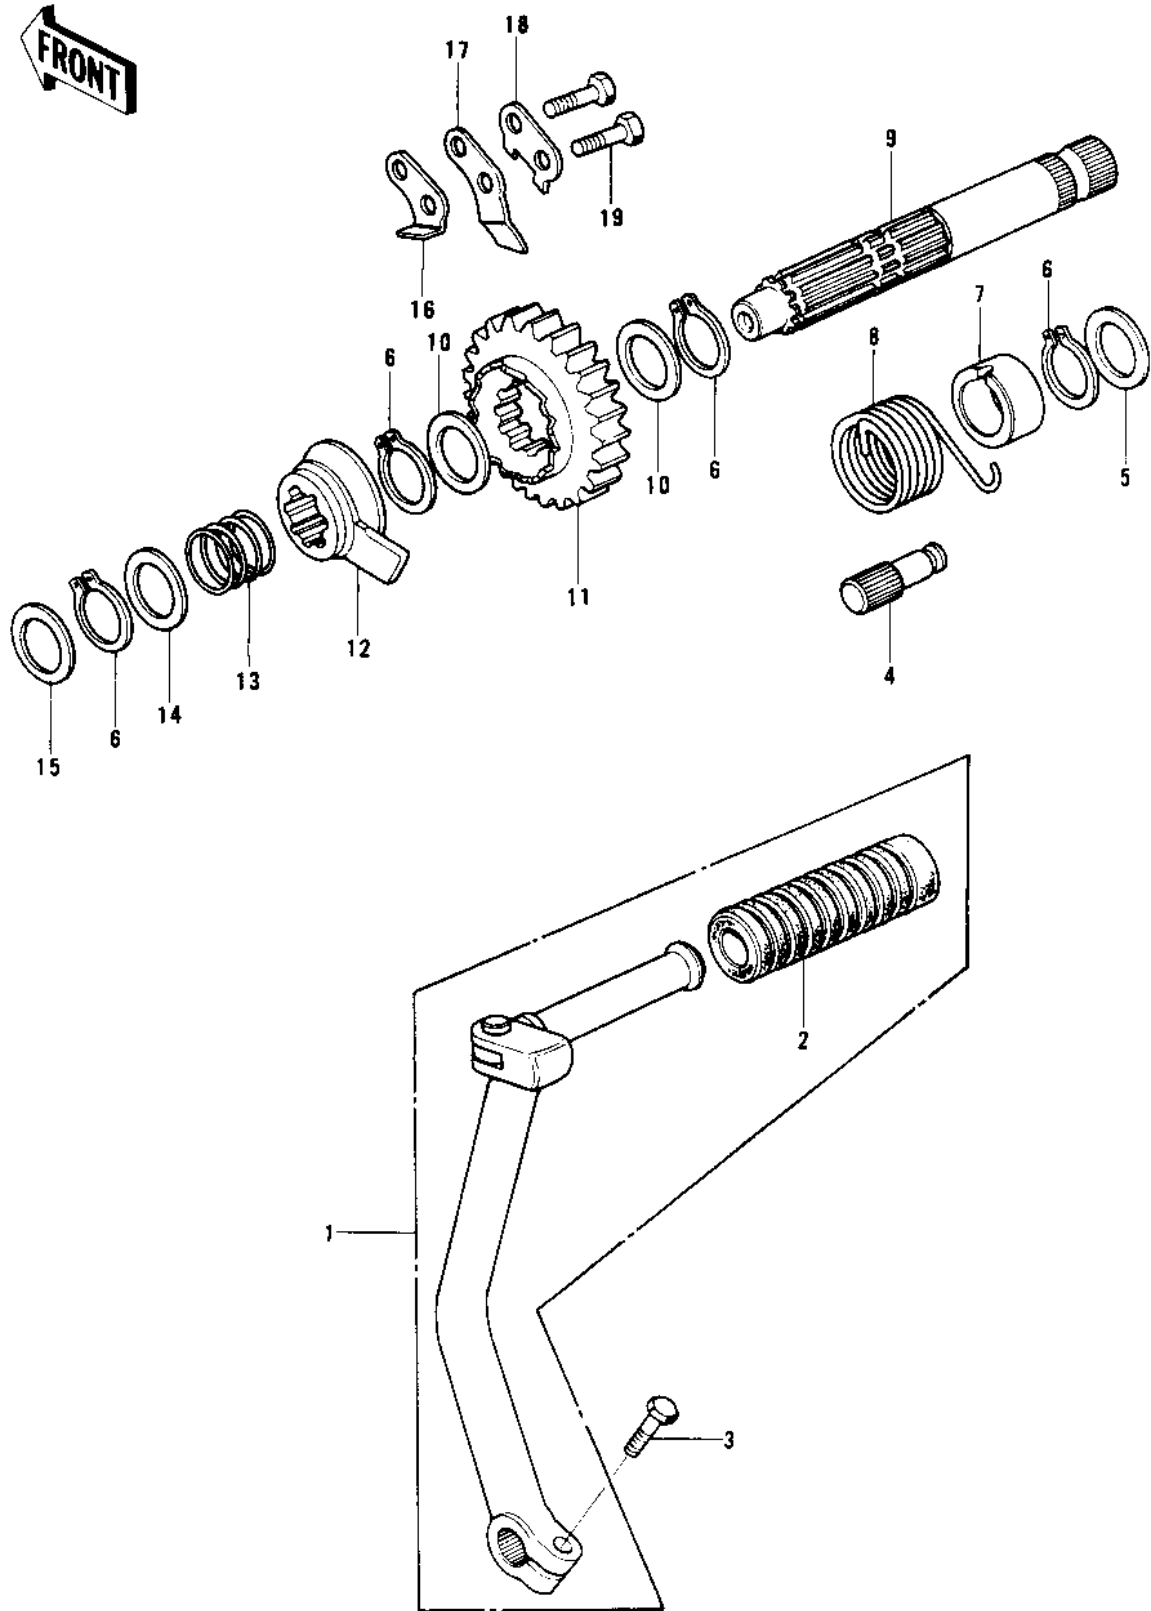

1975 KD125 PARTS DIAGRAM

KICKSTARTER MECHANISM

1975 KD125 PARTS LIST

KICKSTARTER MECHANISM

ITEM NAME	PART NUMBER	QUANTITY
PEDAL,KICKSTARTER (Ref # 1)	13064-019	
RUBBER KICK PEDAL (Ref # 2)	13063-002	
BOLT-SMALL-UPSET 8X25 (Ref # 3)	115G0825	
PIN (Ref # 4)	92043-102	
WASHER,PLAIN (Ref # 5)	92022-268	
CIRCLIP 16MM (Ref # 6)	480J1600	
GUIDE,KICKSPRING (Ref # 7)	13070-008	
SPRING,KICKSTARTER (Ref # 8)	92082-005	
SHAFT,KICKSTARTER (Ref # 9)	13066-1012	
SHAFT,KICKSTARTER (Ref # 9)	13066-1012	
WASHER,PLAIN (Ref # 10)	92022-315	
GEAR,KICKSTARTER (Ref # 11)	13068-032	
RATCHET,KL250-D2 (Ref # 12)	13078-1052	
SPRING,RATCHET (Ref # 13)	92081-122	
WASHER,PLAIN (Ref # 14)	92022-315	
WASHER,PLAIN (Ref # 15)	92022-269	
STOPPER,KICKSTARTER (Ref # 16)	32085-1061	
GUIDE,KICKSTARTER (Ref # 17)	13206-010	
WASHER,LOCK (Ref # 18)	92024-054	
BOLT-UPSET (Ref # 19)	112G0618	