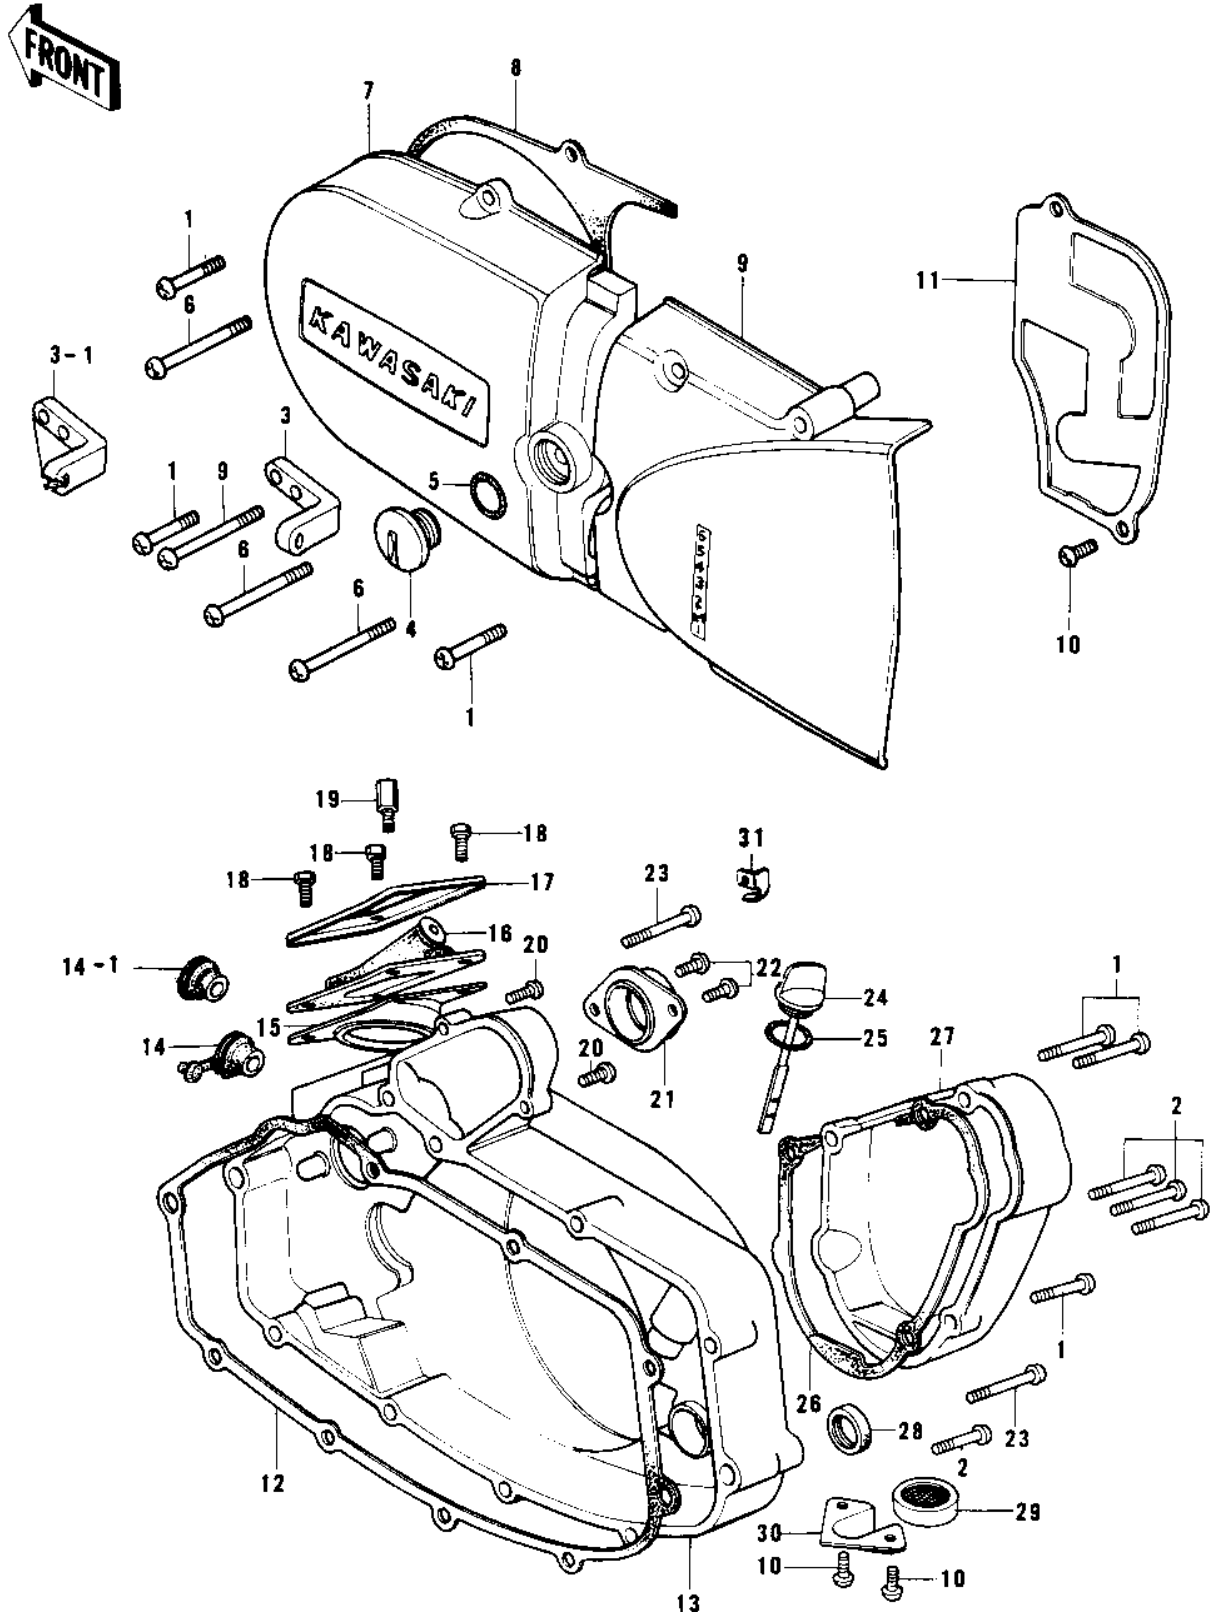

1975 KD125 PARTS DIAGRAM

ENGINE COVERS

1975 KD125 PARTS LIST

ENGINE COVERS

ITEM NAME	PART NUMBER	QUANTITY
SCREW PAN HEAD 6X20 (Ref # 1)	220B0620	
SCREW PAN HEAD 6X20 (Ref # 1)	220B0620	
SCREW PAN HEAD 6X30 (Ref # 2)	220B0630	
HOLDER,WIRE GUIDE (Ref # 3)	14044-012	
HOLDER,WIRE GUIDE (Ref # 3-1)	14044-012	
PLUG,L.H ENG COVER (Ref # 4)	92067-017	
"O" RING,16MM (Ref # 5)	670B2016	
SCREW PAN HEAD 6X35 (Ref # 6)	220B0635	
COVER,L.H.ENGINE (Ref # 7)	14031-1019-2H	
COVER,L.H.ENGINE (Ref # 7)	14031-1019-2H	
GASKET,L.H ENG COVER (Ref # 8)	14045-017	
COVER,CHN CASE,BARREL (Ref # 9)	14026-020-2H	
COVER,CHAIN CASE (Ref # 9)	14026-1007-2H	
COVER,CHAIN CASE (Ref # 9)	14026-1007-2H	
SCREW PAN HEAD 6X12 (Ref # 10)	220B0612	
COVER,OIL PUMP (Ref # 11)	14030-060	
GASKET,R.H ENG COVER (Ref # 12)	14046-029	
COVER,R.H ENGINE,BUFF (Ref # 13)	14032-123-2H	
COVER,R.H ENG,BARREL (Ref # 13)	14032-120-2H	
COVER,R.H ENG,BARREL (Ref # 13)	14032-120-2H	
COVER,R.H,ENGINE (Ref # 13)	14032-1010-2H	
GROMMET,R.H ENG COV (Ref # 14)	92071-076	
CAP CARB MOUNT HOLE (Ref # 14-1)	14039-001	
CAP,CARBURETOR (Ref # 15)	14038-039	
CAP,CARBURETOR (Ref # 16)	14038-042	
HOLDER,CARBRETOR CAP (Ref # 17)	14065-007	
BOLT-UPSET (Ref # 18)	112G0618	
BOLT,CARBURETOR CAP (Ref # 19)	92001-130	
UNAVAILABLE IN PRICE BOOK (Ref # 20)	214B0516A	

1975 KD125 PARTS LIST

ENGINE COVERS

ITEM NAME	PART NUMBER	QUANTITY
UNAVAILABLE IN PRICE BOOK (Ref # 20)	214B0516A	
HOLDER,CARBURETOR (Ref # 21)	16065-033	
SCREW PAN HEAD 6X12 (Ref # 22)	220B0612	
SCREW PAN HEAD 6X45 (Ref # 23)	220B0645	
PLUG,OIL FILLER (Ref # 24)	16115-020	
"O" RING,20MM (Ref # 25)	670B2020	
GASKET,CARB COVER (Ref # 26)	14048-005	
GASKET,CARBURETOR COV (Ref # 26)	11009-1277	
COVER,CARB.BARREL (Ref # 27)	14030-1006-2H	
COVER,CARBURETOR,BARL (Ref # 27)	14030-071-2H	
COVER,CARBURETOR,BARL (Ref # 27)	14030-071-2H	
OIL SEAL SB16244 (Ref # 28)	92049-002	
DRAIN,FUEL (Ref # 29)	16116-006	
COVER,FUEL DRAIN (Ref # 30)	14076-006	
GUIDE,CABLE (Ref # 31)	54030-012	