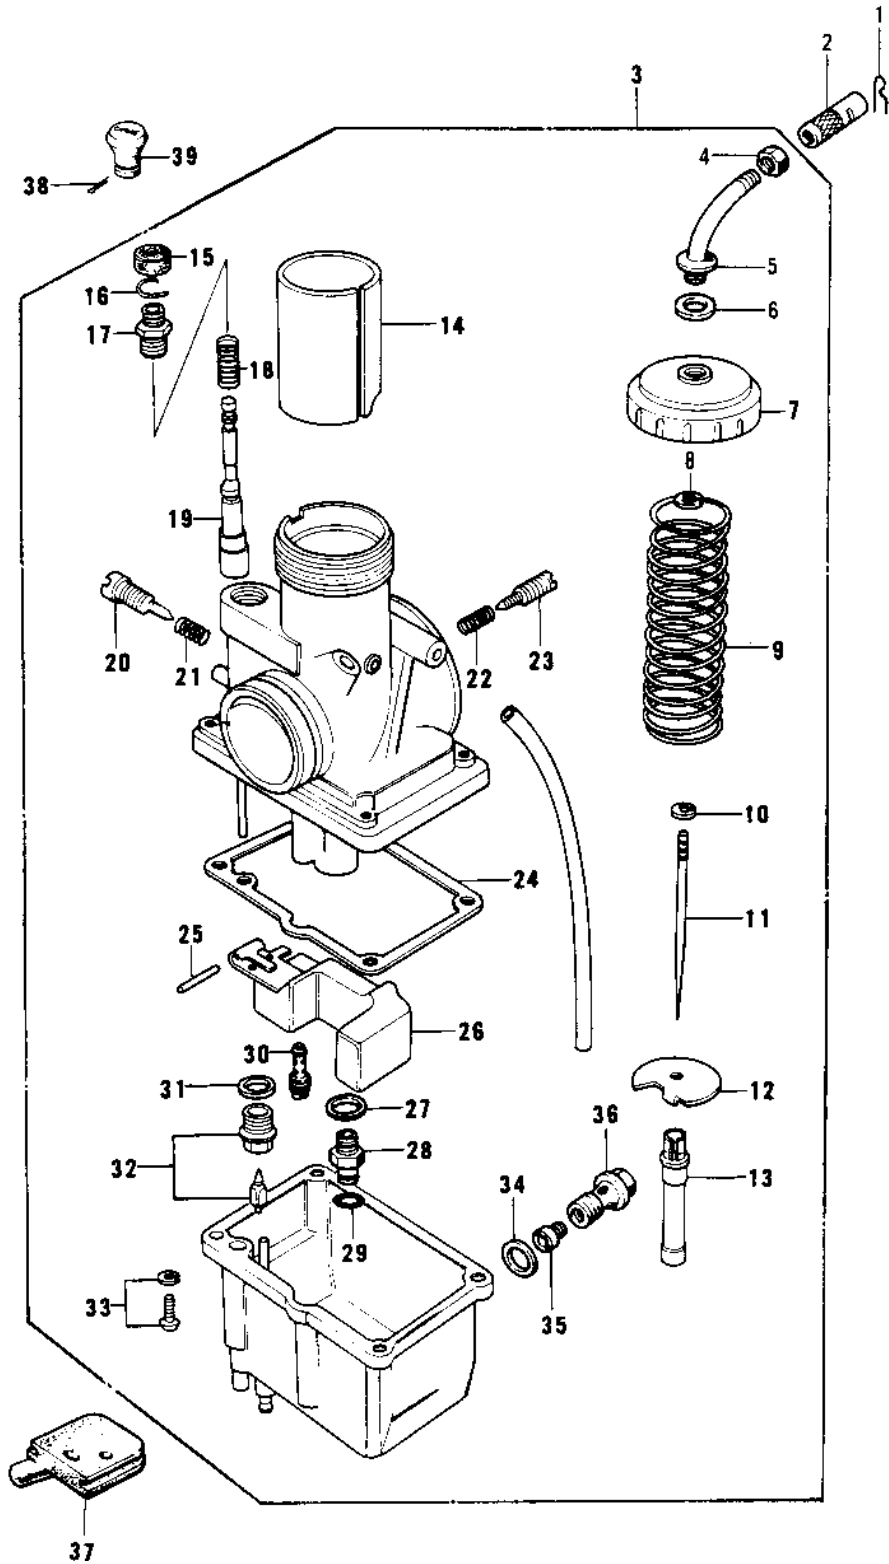

1976 KD125-A2 PARTS DIAGRAM

CARBURETOR

1976 KD125-A2 PARTS LIST

CARBURETOR

ITEM NAME	PART NUMBER	QUANTITY
CIRCLIP (Ref # 1)	92036-018	1
CABLE ADJUSTER (Ref # 2)	16002-007	1
CARBURETOR ASSY (Ref # 3)	16001-225	1
NUT CABLE ADJUST LOCK (Ref # 4)	16003-004	1
GUIDE,CABLE (Ref # 5)	16077-011	1
GASKET,CABLE GUIDE (Ref # 6)	16029-007	1
CAP,MIXING CHAMBER (Ref # 7)	16004-024	1
CIRCLIP,CABLE GUIDE (Ref # 8)	16008-011	1
SPRING,THROTTLE VALVE (Ref # 9)	16006-029	1
CIRCLIP (Ref # 10)	16008-010	1
JET NEEDLE 4EJ3 (Ref # 11)	16009-040	1
SPRING SEAT,THRTL VLV (Ref # 12)	16007-025	1
NEEDLE JET,O-4 (Ref # 13)	16017-085	1
VALVE,THROTTLE (Ref # 14)	16025-079	1
CAP,STARTER PLUNGER (Ref # 15)	16036-012	1
CIRCLIP (Ref # 16)	92037-1077	1
CAP STARTER PLUNGER (Ref # 17)	16012-010	1
CAP,STARTER PLUNGER (Ref # 17)	16012-021	1
SPRING,STARTER PLUNGR (Ref # 18)	16013-010	1
PLUNGER,STARTER (Ref # 19)	16016-018	1
SCREW,THROTTLE STOP (Ref # 20)	16021-023	1
SPRING THR STOP SCREW (Ref # 21)	16022-005	1
SPRING-THR STOP SCREW (Ref # 22)	16022-007	1
SCREW PILOT AIR ADJST (Ref # 23)	16014-002	1
GASKET,FLOAT CHAMBER (Ref # 24)	16019-023	1
FLOAT PIN (Ref # 25)	16032-006	1
FLOAT (Ref # 26)	16031-026	1
WASHER MAIN JET (Ref # 27)	16034-001	1
HOLDER-NEEDLE JET (Ref # 28)	16065-008	1

1976 KD125-A2 PARTS LIST

CARBURETOR

ITEM NAME	PART NUMBER	QUANTITY
"O" RING (Ref # 29)	92055-044	1
JET-PILOT NO 30 (Ref # 30)	92064-022	1
WASHER FLOAT VLV SEAT (Ref # 31)	16029-004	1
FLOAT VALVE ASSY (Ref # 32)	16030-024	1
SCREW-PAN-WS-CROS (Ref # 33)	223B0414	4
GASKET-BANJO BOLT (Ref # 34)	16034-005	1
MAIN JET,#A100 (Ref # 35)	92063-1033	1
MAIN JET,#A95 (Ref # 35)	92063-1031	(1
MAIN JET,#A97.5R (Ref # 35)	92063-1035	(1
MAIN JET,#A102.5 (Ref # 35)	92063-1028	(1
MAIN JET,#A105R (Ref # 35)	92063-1042	(1
BOLT-BANJO (Ref # 36)	92001-097	1
GROMMET,OVERFLOW (Ref # 37)	16136-009	1
PIN COTTER 1.6X15 (Ref # 38)	550D1615	1
KNOB,CARBURETOR (Ref # 39)	92077-022	1