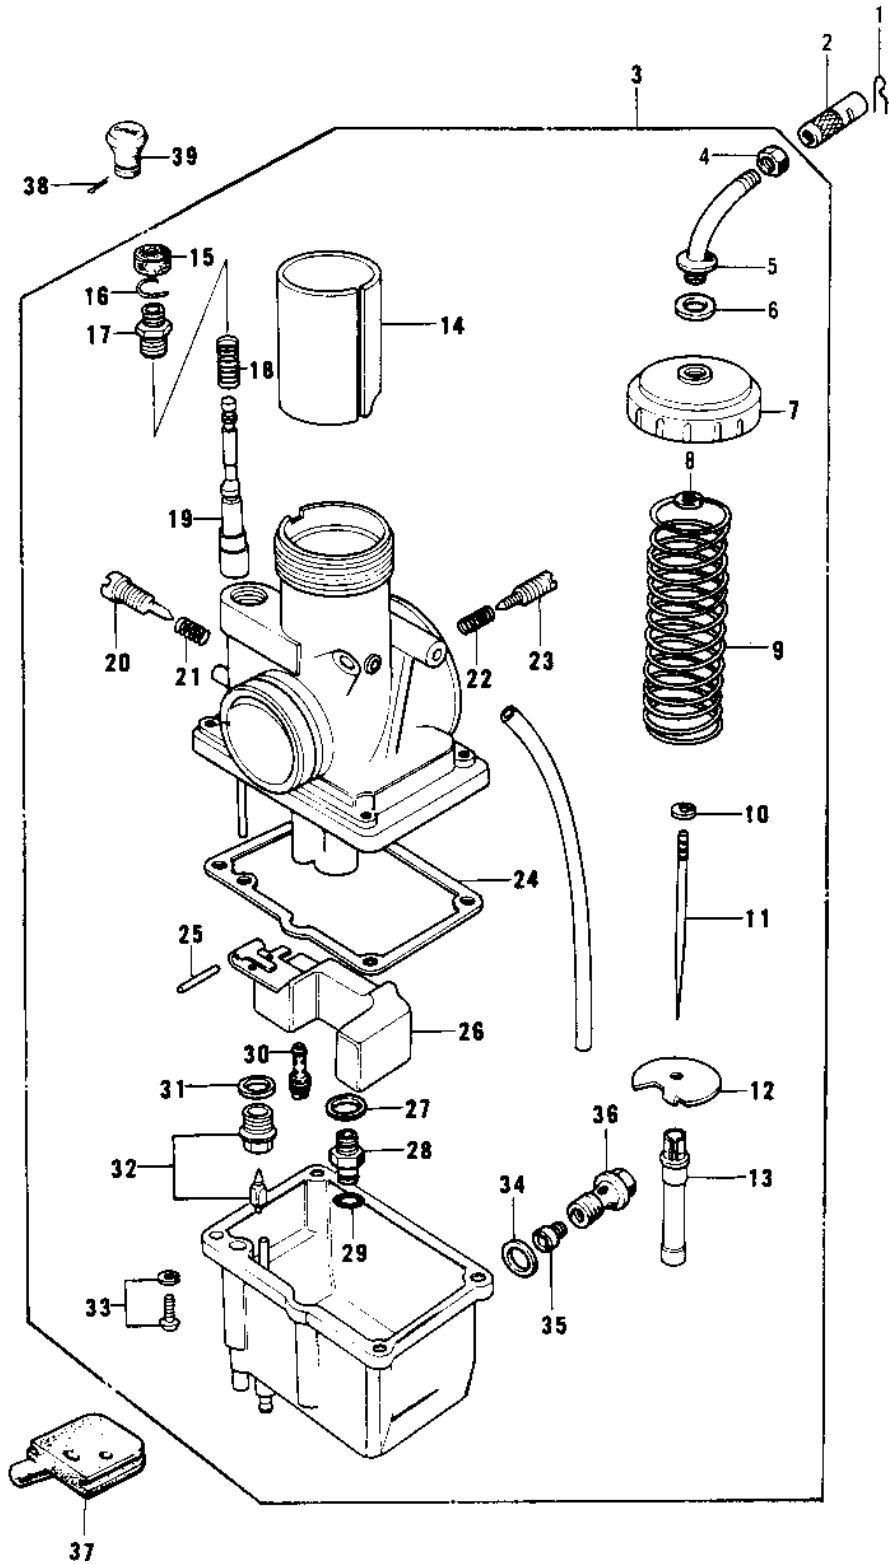

1978 KD125-A4 PARTS DIAGRAM

CARBURETOR

1978 KD125-A4 PARTS LIST

CARBURETOR

ITEM NAME	PART NUMBER	QUANTITY
CIRCLIP (Ref # 1)	92036-018	
CABLE ADJUSTER (Ref # 2)	16002-007	
CARBURETOR ASSY (Ref # 3)	16001-225	
NUT CABLE ADJUST LOCK (Ref # 4)	16003-004	
GUIDE,CABLE (Ref # 5)	16077-011	
GASKET,CABLE GUIDE (Ref # 6)	16029-007	
CAP,MIXING CHAMBER (Ref # 7)	16004-024	
CIRCLIP,CABLE GUIDE (Ref # 8)	16008-011	
SPRING,THROTTLE VALVE (Ref # 9)	16006-029	
CIRCLIP (Ref # 10)	16008-010	
JET NEEDLE 4EJ3 (Ref # 11)	16009-040	
SPRING SEAT,THRTL VLV (Ref # 12)	16007-025	
NEEDLE JET,O-4 (Ref # 13)	16017-085	
VALVE,THROTTLE (Ref # 14)	16025-079	
CAP,STARTER PLUNGER (Ref # 15)	16036-012	
CIRCLIP (Ref # 16)	92037-1077	
CAP STARTER PLUNGER (Ref # 17)	16012-010	
CAP,STARTER PLUNGER (Ref # 17)	16012-021	
SPRING,STARTER PLUNGR (Ref # 18)	16013-010	
PLUNGER,STARTER (Ref # 19)	16016-018	
SCREW,THROTTLE STOP (Ref # 20)	16021-023	
SPRING THR STOP SCREW (Ref # 21)	16022-005	
SPRING-THR STOP SCREW (Ref # 22)	16022-007	
SCREW PILOT AIR ADJST (Ref # 23)	16014-002	
GASKET,FLOAT CHAMBER (Ref # 24)	16019-023	
FLOAT PIN (Ref # 25)	16032-006	
FLOAT (Ref # 26)	16031-026	
WASHER MAIN JET (Ref # 27)	16034-001	
HOLDER-NEEDLE JET (Ref # 28)	16065-008	

1978 KD125-A4 PARTS LIST

CARBURETOR

ITEM NAME	PART NUMBER	QUANTITY
"0" RING (Ref # 29)	92055-044	
JET-PILOT NO 30 (Ref # 30)	92064-022	
WASHER FLOAT VLV SEAT (Ref # 31)	16029-004	
FLOAT VALVE ASSY (Ref # 32)	16030-024	
SCREW-PAN-WS-CROS (Ref # 33)	223B0414	
GASKET-BANJO BOLT (Ref # 34)	16034-005	
MAIN JET,#A100 (Ref # 35)	92063-1033	
MAIN JET,#A95 (Ref # 35)	92063-1031	
MAIN JET,#A97.5R (Ref # 35)	92063-1035	
MAIN JET,#A102.5 (Ref # 35)	92063-1028	
MAIN JET,#A105R (Ref # 35)	92063-1042	
BOLT-BANJO (Ref # 36)	92001-097	
GROMMET,OVERFLOW (Ref # 37)	16136-009	
PIN COTTER 1.6X15 (Ref # 38)	550D1615	
KNOB,CARBURETOR (Ref # 39)	92077-022	