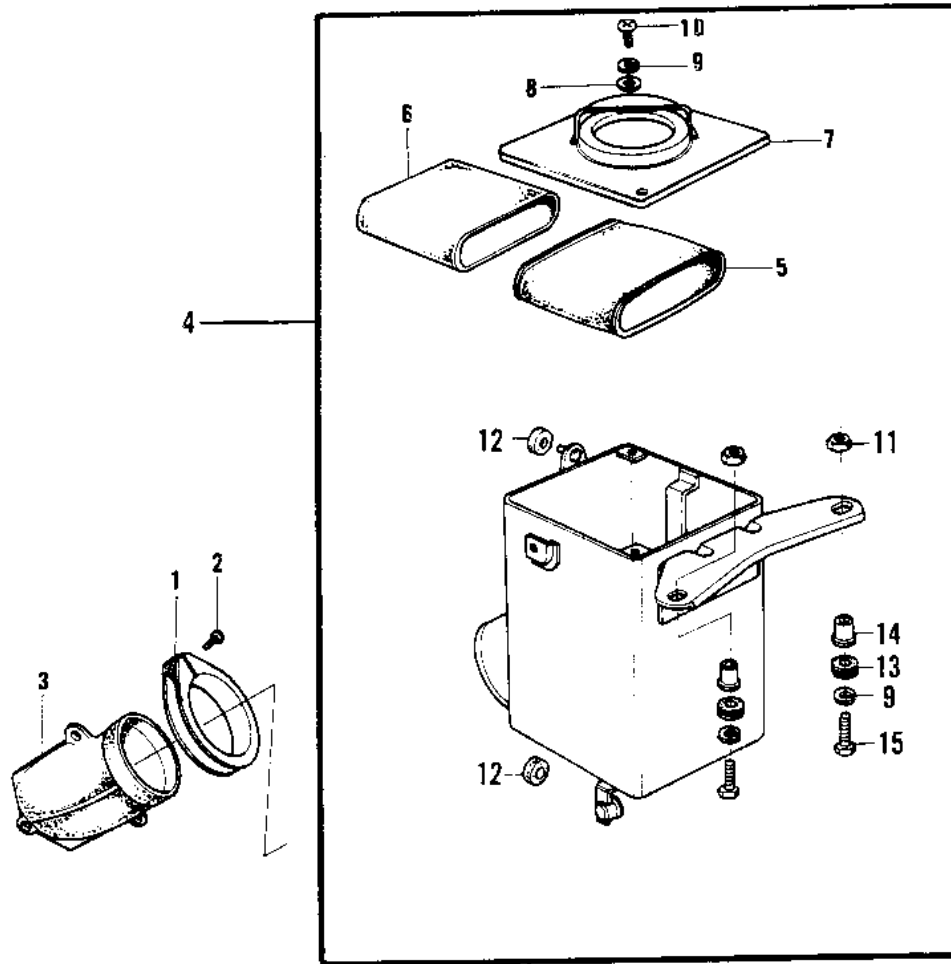

1975 KD125 PARTS DIAGRAM

AIR CLEANER

1975 KD125 PARTS LIST

AIR CLEANER

ITEM NAME	PART NUMBER	QUANTITY
CLAMP,AIR CLEANER (Ref # 1)	92037-129	
SCREW-PAN-CROS,6X35,B (Ref # 2)	220C0635	
CONNECTOR,AIR CLEANER (Ref # 3)	14073-1004	
CONNECTOR,AIR CLEANER (Ref # 3)	14073-1004	
AIR CLEANER ASSY,BLK (Ref # 4)	11010-083-21	
HOLDER,CLENER ELEMENT (Ref # 5)	11014-011	
ELEMENT,AIR CLNR (Ref # 6)	11013-1033	
CAP,AIR CLEANER,BLACK (Ref # 7)	11012-039-21	
WASHER PLAIN 6MM (Ref # 8)	410B0600	
WASHER SPRING 6MM (Ref # 9)	461F0600	
SCREW PAN HEAD 6X12 (Ref # 10)	220B0612	
NUT 6MM (Ref # 11)	311B0600	
DAMPER RUBBER,CLENER (Ref # 12)	92075-217	
DAMPER RUBBER (Ref # 13)	92075-051	
COLLAR (Ref # 14)	92027-153	
BOLT-UPSET,6X16 (Ref # 15)	112G0616	