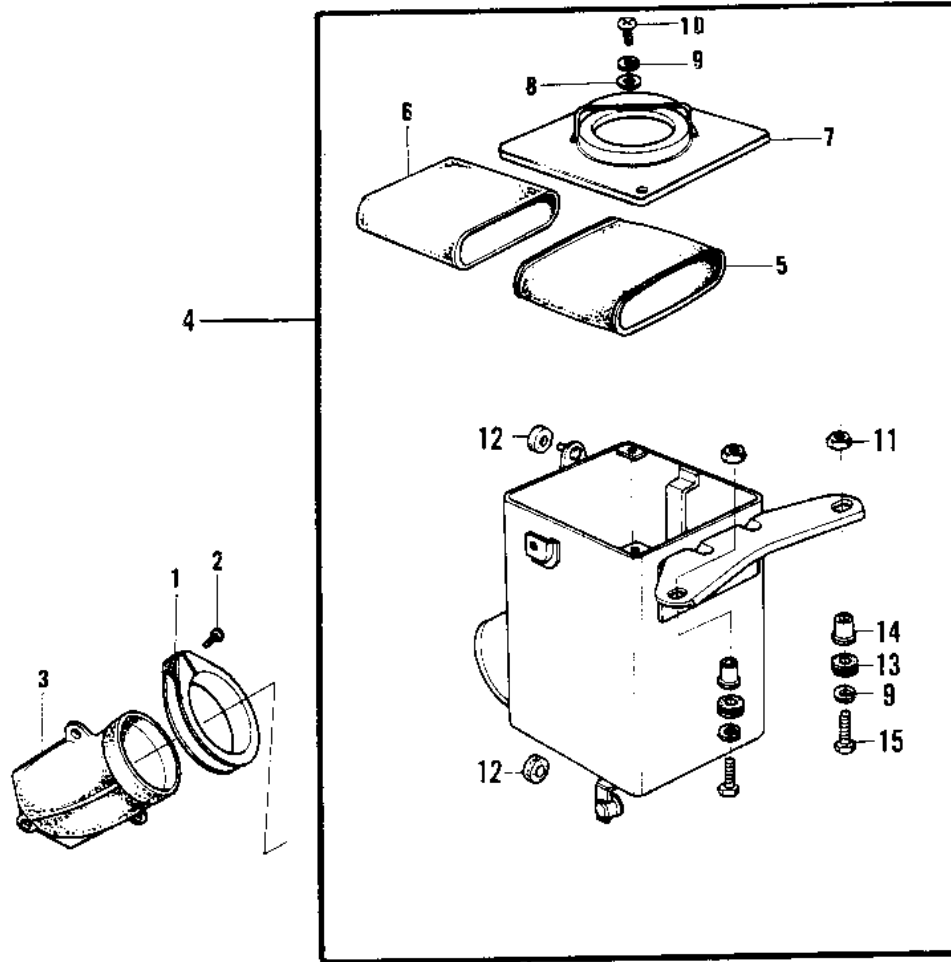

1976 KD125-A2 PARTS DIAGRAM

AIR CLEANER

1976 KD125-A2 PARTS LIST

AIR CLEANER

ITEM NAME	PART NUMBER	QUANTITY
CLAMP,AIR CLEANER (Ref # 1)	92037-129	1
SCREW-PAN-CROS,6X35,B (Ref # 2)	220C0635	1
CONNECTOR,AIR CLEANER (Ref # 3)	14073-1004	1
CONNECTOR,AIR CLEANER (Ref # 3)	14073-1004	1
AIR CLEANER ASSY,BLK (Ref # 4)	11010-083-21	1
HOLDER,CLENER ELEMENT (Ref # 5)	11014-011	1
ELEMENT,AIR CLNR (Ref # 6)	11013-1033	1
CAP,AIR CLEANER,BLACK (Ref # 7)	11012-039-21	1
WASHER PLAIN 6MM (Ref # 8)	410B0600	2
WASHER SPRING 6MM (Ref # 9)	461F0600	4
SCREW PAN HEAD 6X12 (Ref # 10)	220B0612	2
NUT 6MM (Ref # 11)	311B0600	2
DAMPER RUBBER,CLENER (Ref # 12)	92075-217	2
DAMPER RUBBER (Ref # 13)	92075-051	2
COLLAR (Ref # 14)	92027-153	2
BOLT-UPSET,6X16 (Ref # 15)	112G0616	2