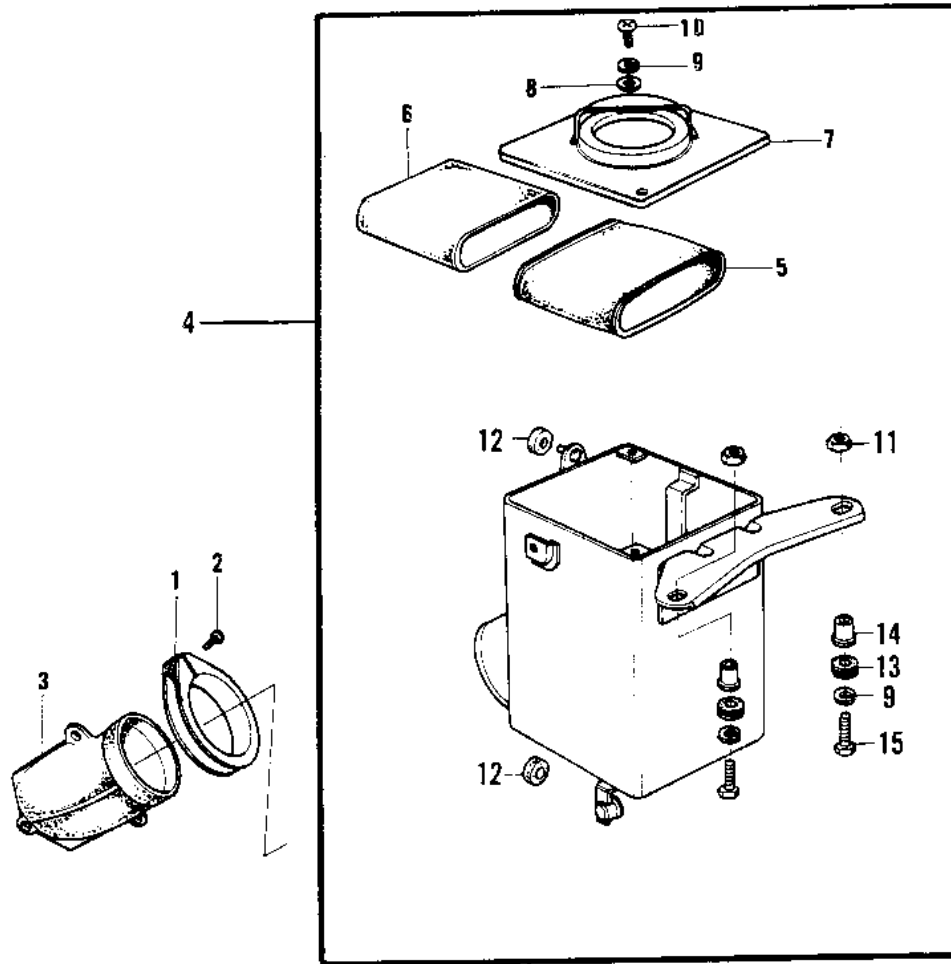

1978 KD125-A4 PARTS DIAGRAM

AIR CLEANER

1978 KD125-A4 PARTS LIST

AIR CLEANER

ITEM NAME	PART NUMBER	QUANTITY
CLAMP,AIR CLEANER (Ref # 1)	92037-129	
SCREW-PAN-CROS,6X35,B (Ref # 2)	220C0635	
CONNECTOR,AIR CLEANER (Ref # 3)	14073-1004	
CONNECTOR,AIR CLEANER (Ref # 3)	14073-1004	
AIR CLEANER ASSY,BLK (Ref # 4)	11010-083-21	
HOLDER,CLENER ELEMENT (Ref # 5)	11014-011	
ELEMENT,AIR CLNR (Ref # 6)	11013-1033	
CAP,AIR CLEANER,BLACK (Ref # 7)	11012-039-21	
WASHER PLAIN 6MM (Ref # 8)	410B0600	
WASHER SPRING 6MM (Ref # 9)	461F0600	
SCREW PAN HEAD 6X12 (Ref # 10)	220B0612	
NUT 6MM (Ref # 11)	311B0600	
DAMPER RUBBER,CLENER (Ref # 12)	92075-217	
DAMPER RUBBER (Ref # 13)	92075-051	
COLLAR (Ref # 14)	92027-153	
BOLT-UPSET,6X16 (Ref # 15)	112G0616	