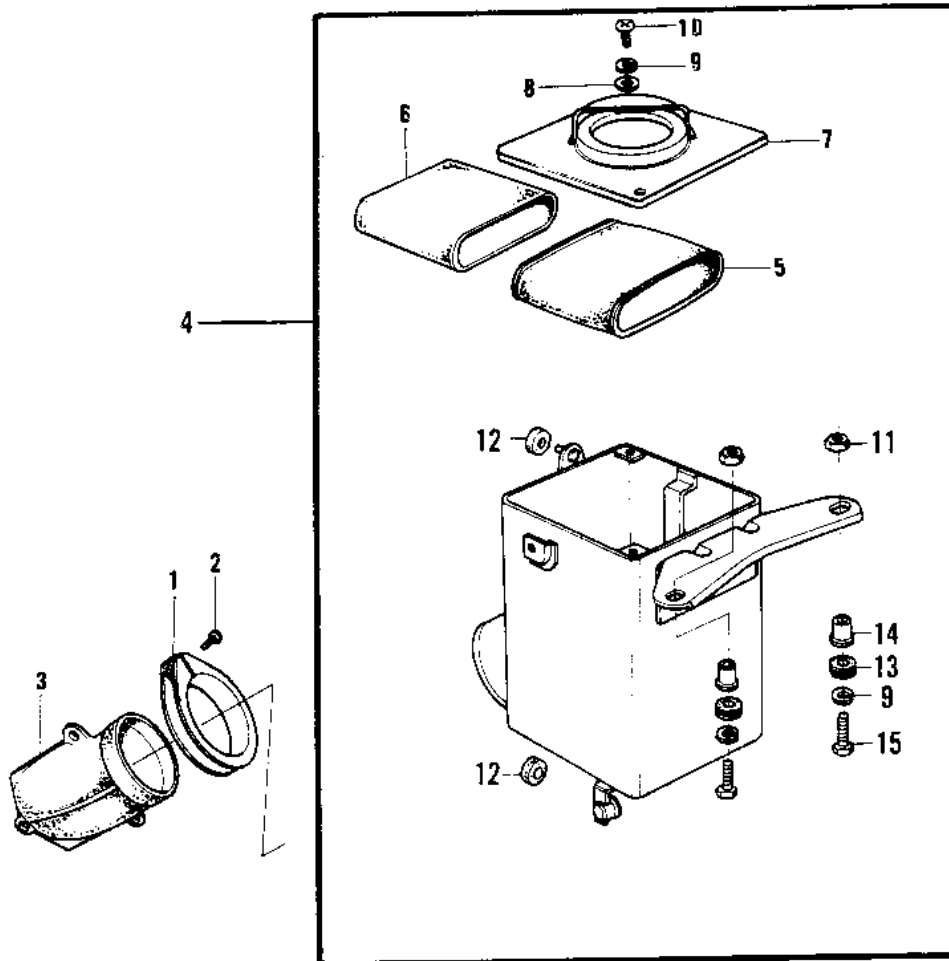

1979 KD125-A5 PARTS DIAGRAM

AIR CLEANER

1979 KD125-A5 PARTS LIST

AIR CLEANER

ITEM NAME	PART NUMBER	QUANTITY
CLAMP,AIR CLEANER (Ref # 1)	92037-129	
SCREW-PAN-CROS,6X35,B (Ref # 2)	220C0635	
CONNECTOR,AIR CLEANER (Ref # 3)	14073-1004	
CONNECTOR,AIR CLEANER (Ref # 3)	14073-1004	
AIR CLEANER ASSY,BLK (Ref # 4)	11010-083-21	
HOLDER,CLENER ELEMENT (Ref # 5)	11014-011	
ELEMENT,AIR CLNR (Ref # 6)	11013-1033	
CAP,AIR CLEANER,BLACK (Ref # 7)	11012-039-21	
WASHER PLAIN 6MM (Ref # 8)	410B0600	
WASHER SPRING 6MM (Ref # 9)	461F0600	
SCREW PAN HEAD 6X12 (Ref # 10)	220B0612	
NUT 6MM (Ref # 11)	311B0600	
DAMPER RUBBER,CLENER (Ref # 12)	92075-217	
DAMPER RUBBER (Ref # 13)	92075-051	
COLLAR (Ref # 14)	92027-153	
BOLT-UPSET,6X16 (Ref # 15)	112G0616	