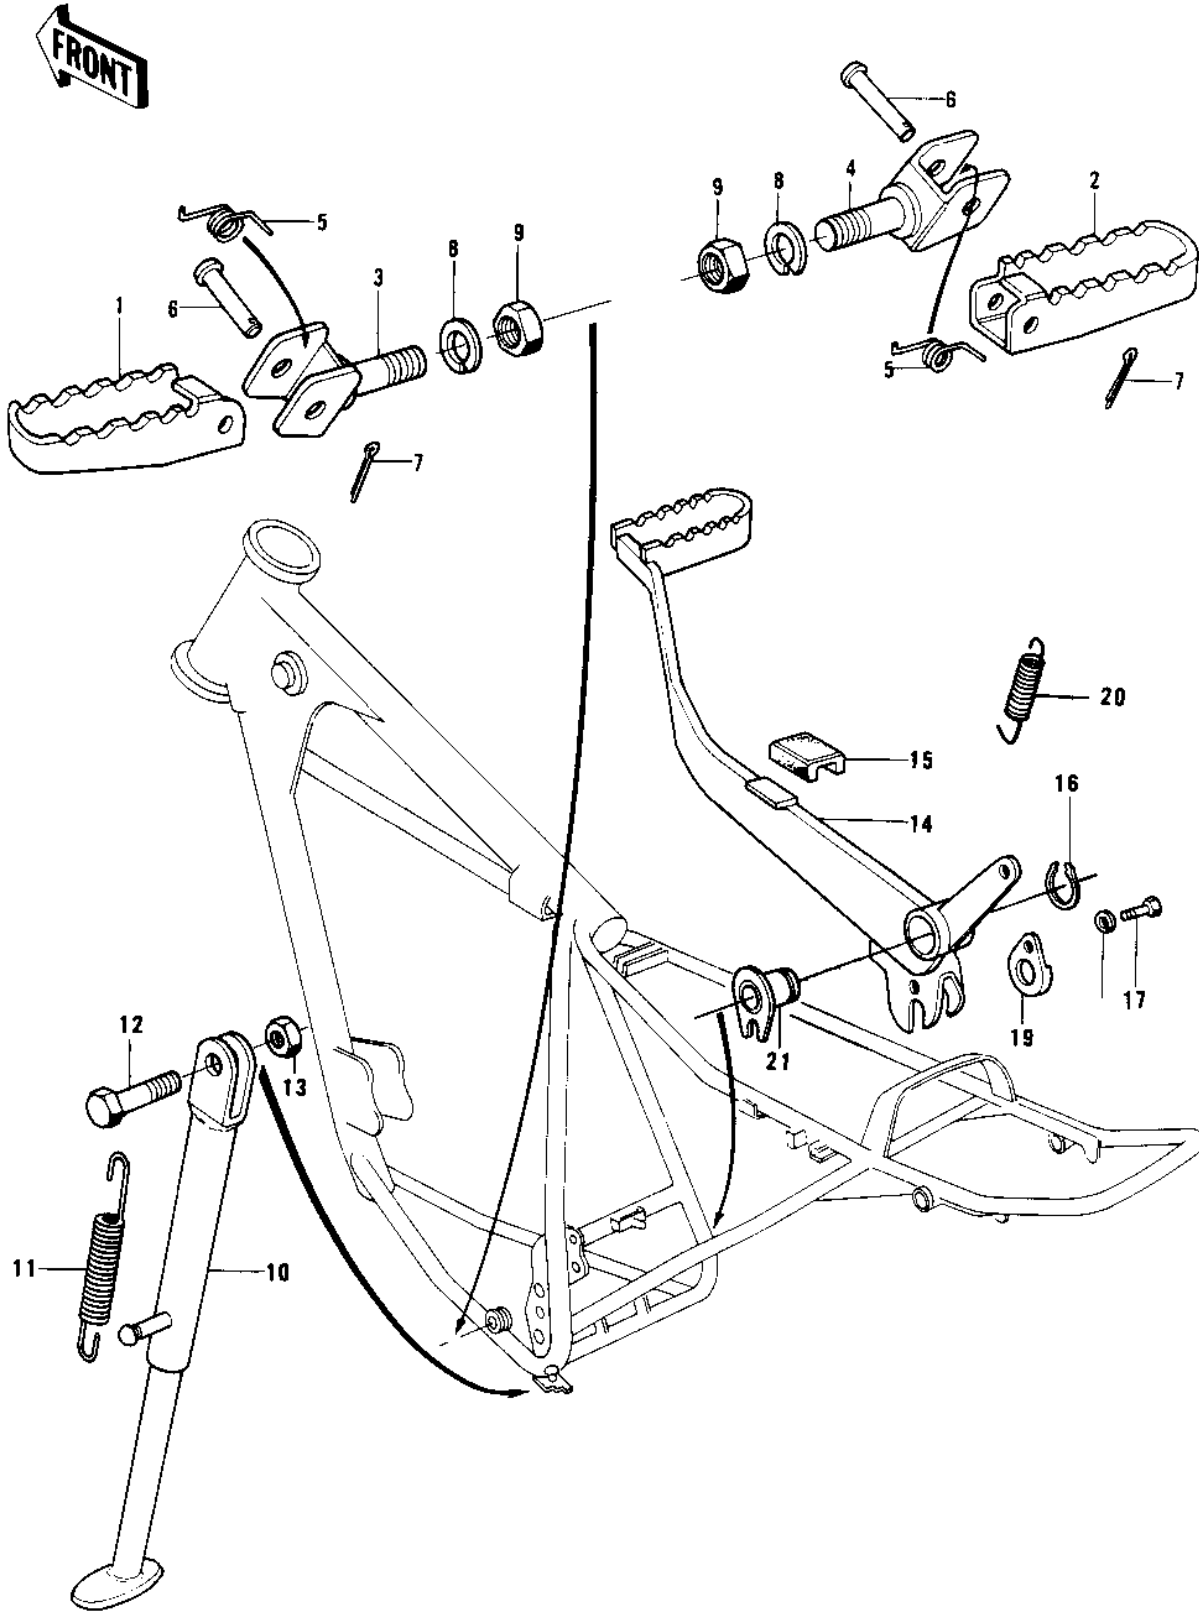

1975 KD125 PARTS DIAGRAM

FOOTRESTS/STAND/BRAKE PEDAL

1975 KD125 PARTS LIST

FOOTRESTS/STAND/BRAKE PEDAL

ITEM NAME	PART NUMBER	QUANTITY
BAR,L.H FOOTREST (Ref # 1)	34028-024	
BAR,R.H FOOTREST (Ref # 2)	34028-023	
BRACKET,FOTRST BAR,LH (Ref # 3)	34003-051	
BRACKET,FOTRST BAR,RH (Ref # 4)	34003-052	
SPRING,FOOTRESTBAR (Ref # 5)	92083-027	
PIN-FOOTREST BAR FIT (Ref # 6)	92043-080	
PIN,COTTER,2.5X15 (Ref # 7)	550D2515	
WASHER SPRING 14MM (Ref # 8)	461F1400	
NUT,14MM (Ref # 9)	314B1400	
STAND-SIDE (Ref # 10)	34024-1043	
SPRING,SIDE STAND (Ref # 11)	34025-008	
BOLT,HEX HEAD 10X35 (Ref # 12)	92001-1252	
NUT,10MM (Ref # 13)	314B1000	
PEDAL,BRAKE (Ref # 14)	43001-058	
DAMPER RUBBER,BK PDL (Ref # 15)	92075-220	
CIRCLIP,22MM (Ref # 16)	480J2200	
SCREW PAN HEAD 5X8 (Ref # 17)	220B0508	
WASHER SPRING 6MM (Ref # 18)	461F0600	
PLATE (Ref # 19)	43081-002	
SPRING BRAKE PEDAL (Ref # 20)	43005-032	
COLLAR,BRAKE PEDAL (Ref # 21)	92027-210	