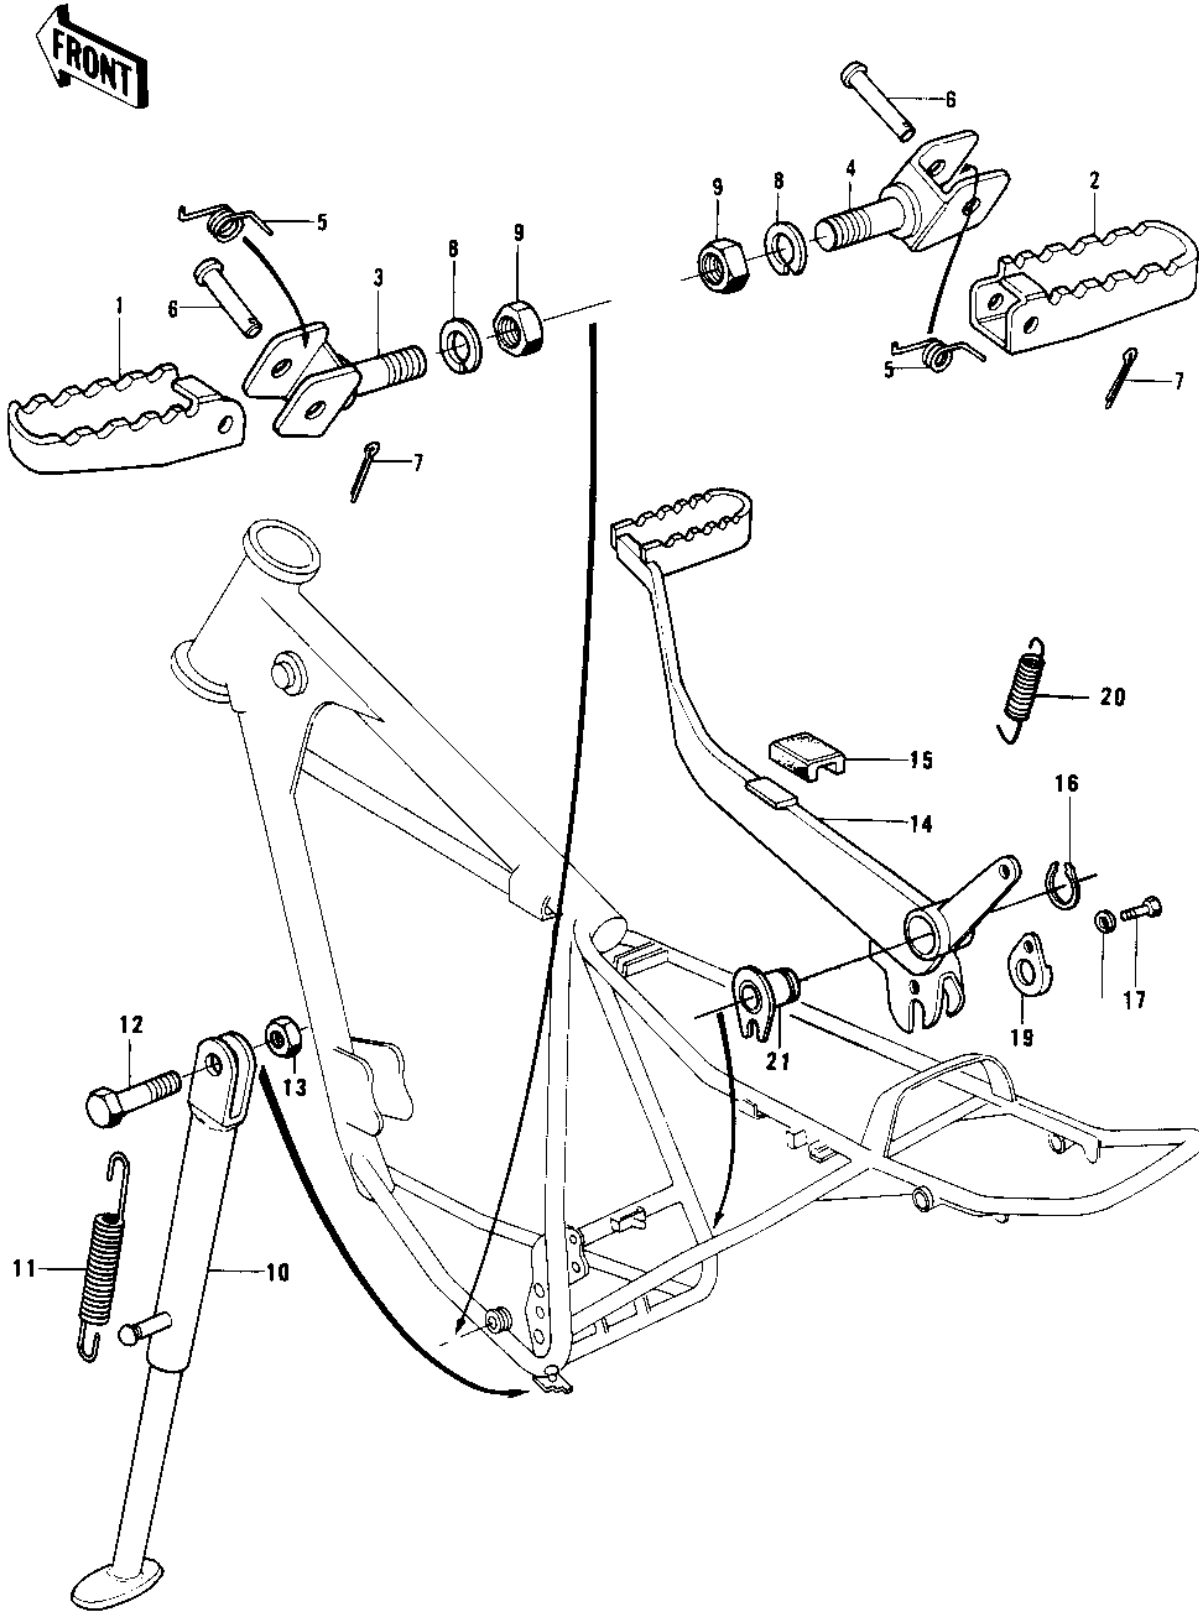

# 1978 KD125-A4 PARTS DIAGRAM

FOOTRESTS/STAND/BRAKE PEDAL

## 1978 KD125-A4 PARTS LIST

### FOOTRESTS/STAND/BRAKE PEDAL

ITEM NAME	PART NUMBER	QUANTITY
BAR,L.H FOOTREST (Ref # 1)	34028-024	
BAR,R.H FOOTREST (Ref # 2)	34028-023	
BRACKET,FOTRST BAR,LH (Ref # 3)	34003-051	
BRACKET,FOTRST BAR,RH (Ref # 4)	34003-052	
SPRING,FOOTRESTBAR (Ref # 5)	92083-027	
PIN-FOOTREST BAR FIT (Ref # 6)	92043-080	
PIN,COTTER,2.5X15 (Ref # 7)	550D2515	
WASHER SPRING 14MM (Ref # 8)	461F1400	
NUT,14MM (Ref # 9)	314B1400	
STAND-SIDE (Ref # 10)	34024-1043	
SPRING,SIDE STAND (Ref # 11)	34025-008	
BOLT,HEX HEAD 10X35 (Ref # 12)	92001-1252	
NUT,10MM (Ref # 13)	314B1000	
PEDAL,BRAKE (Ref # 14)	43001-058	
DAMPER RUBBER,BK PDL (Ref # 15)	92075-220	
CIRCLIP,22MM (Ref # 16)	480J2200	
SCREW PAN HEAD 5X8 (Ref # 17)	220B0508	
WASHER SPRING 6MM (Ref # 18)	461F0600	
PLATE (Ref # 19)	43081-002	
SPRING BRAKE PEDAL (Ref # 20)	43005-032	
COLLAR,BRAKE PEDAL (Ref # 21)	92027-210	