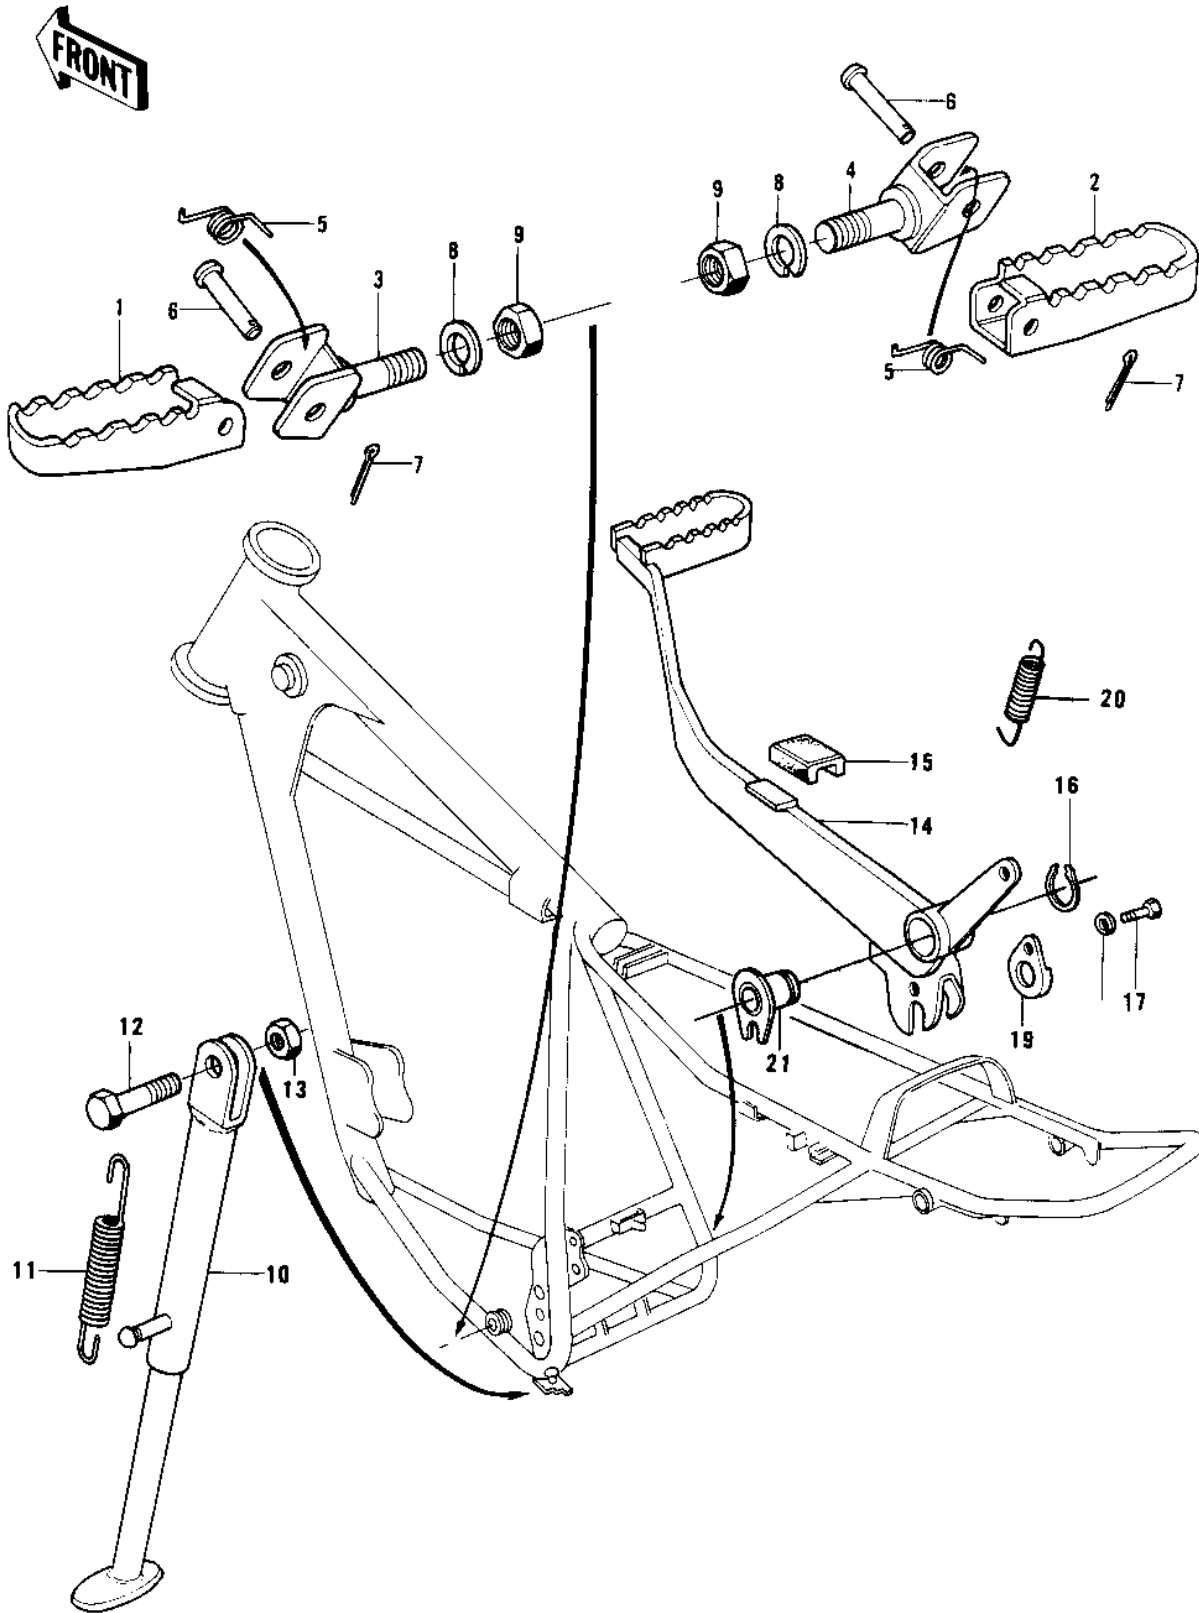

1979 KD125-A5 PARTS DIAGRAM

FOOTRESTS/STAND/BRAKE PEDAL

1979 KD125-A5 PARTS LIST

FOOTRESTS/STAND/BRAKE PEDAL

ITEM NAME	PART NUMBER	QUANTITY
BAR,L.H FOOTREST (Ref # 1)	34028-024	
BAR,R.H FOOTREST (Ref # 2)	34028-023	
BRACKET,FOTRST BAR,LH (Ref # 3)	34003-051	
BRACKET,FOTRST BAR,RH (Ref # 4)	34003-052	
SPRING,FOOTRESTBAR (Ref # 5)	92083-027	
PIN-FOOTREST BAR FIT (Ref # 6)	92043-080	
PIN,COTTER,2.5X15 (Ref # 7)	550D2515	
WASHER SPRING 14MM (Ref # 8)	461F1400	
NUT,14MM (Ref # 9)	314B1400	
STAND-SIDE (Ref # 10)	34024-1043	
SPRING,SIDE STAND (Ref # 11)	34025-008	
BOLT,HEX HEAD 10X35 (Ref # 12)	92001-1252	
NUT,10MM (Ref # 13)	314B1000	
PEDAL,BRAKE (Ref # 14)	43001-058	
DAMPER RUBBER,BK PDL (Ref # 15)	92075-220	
CIRCLIP,22MM (Ref # 16)	480J2200	
SCREW PAN HEAD 5X8 (Ref # 17)	220B0508	
WASHER SPRING 6MM (Ref # 18)	461F0600	
PLATE (Ref # 19)	43081-002	
SPRING BRAKE PEDAL (Ref # 20)	43005-032	
COLLAR,BRAKE PEDAL (Ref # 21)	92027-210	