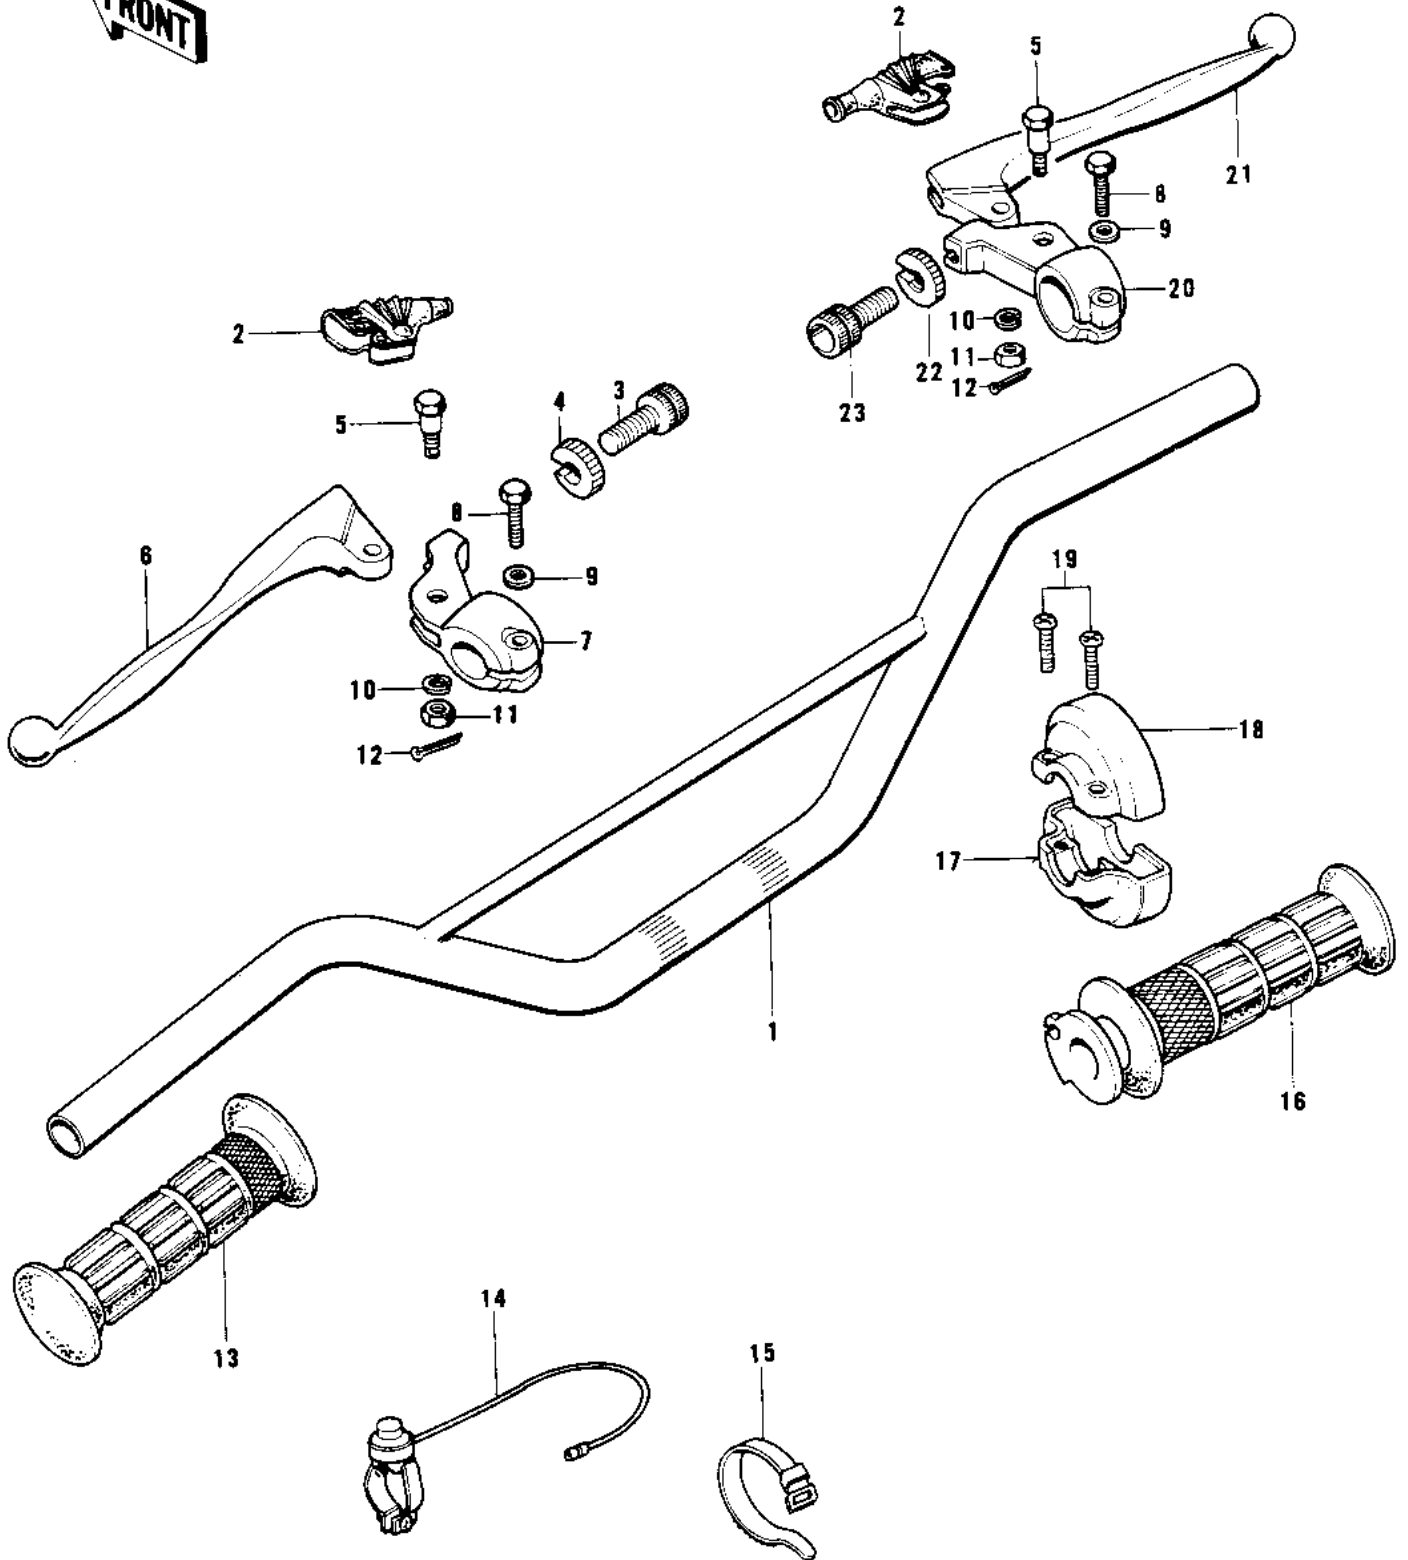

1975 KD125 PARTS DIAGRAM

HANDLEBAR

1975 KD125 PARTS LIST

HANDLEBAR

| ITEM NAME | PART NUMBER | QUANTITY |
|----------------------------------|-------------|----------|
| HANDLEBAR (Ref # 1) | 46004-028 | |
| BOOTS,LEVER HOLDER (Ref # 2) | 49006-1017 | |
| SCREW,CABLE ADJUST (Ref # 3) | 46055-009 | |
| NUT-LOCK (Ref # 4) | 46056-005 | |
| BOLT,HEX HEAD,6MM (Ref # 5) | 92001-140 | |
| LEVER, CLUTCH (Ref # 6) | 46092-021 | |
| HOLDER,CLUTCH LEVER (Ref # 7) | 46094-014 | |
| BOLT, HEX HEAD 6X22 (Ref # 8) | 110N0622 | |
| WASHER PLAIN 6MM (Ref # 9) | 411B0600 | |
| WASHER SPRING 6MM (Ref # 10) | 461F0600 | |
| NUT CASTLE (Ref # 11) | 320B0600 | |
| PIN COTTER 1.6X15 (Ref # 12) | 550D1615 | |
| RUBBER,L.H GRIP (Ref # 13) | 46075-025 | |
| SWITCH,ASSY,ENG STOP (Ref # 14) | 27010-1018 | |
| BAND,SHORT (Ref # 15) | 92072-030 | |
| GRIP ASSY,THROTTLE (Ref # 16) | 46019-033 | |
| CASE,R.H LOWER (Ref # 17) | 46023-018 | |
| CASE,R.H UPPER (Ref # 18) | 46041-022 | |
| SCREW PAN HEAD 5X20 (Ref # 19) | 220E0520 | |
| HOLDER,FR BRAKE LEVER (Ref # 20) | 46060-010 | |
| FRONT BRAKE LEVER (Ref # 21) | 46058-018 | |
| NUT,CABLE ADJUST LOCK (Ref # 22) | 46056-006 | |
| SCREW,CABLE ADJUST (Ref # 23) | 46055-010 | |