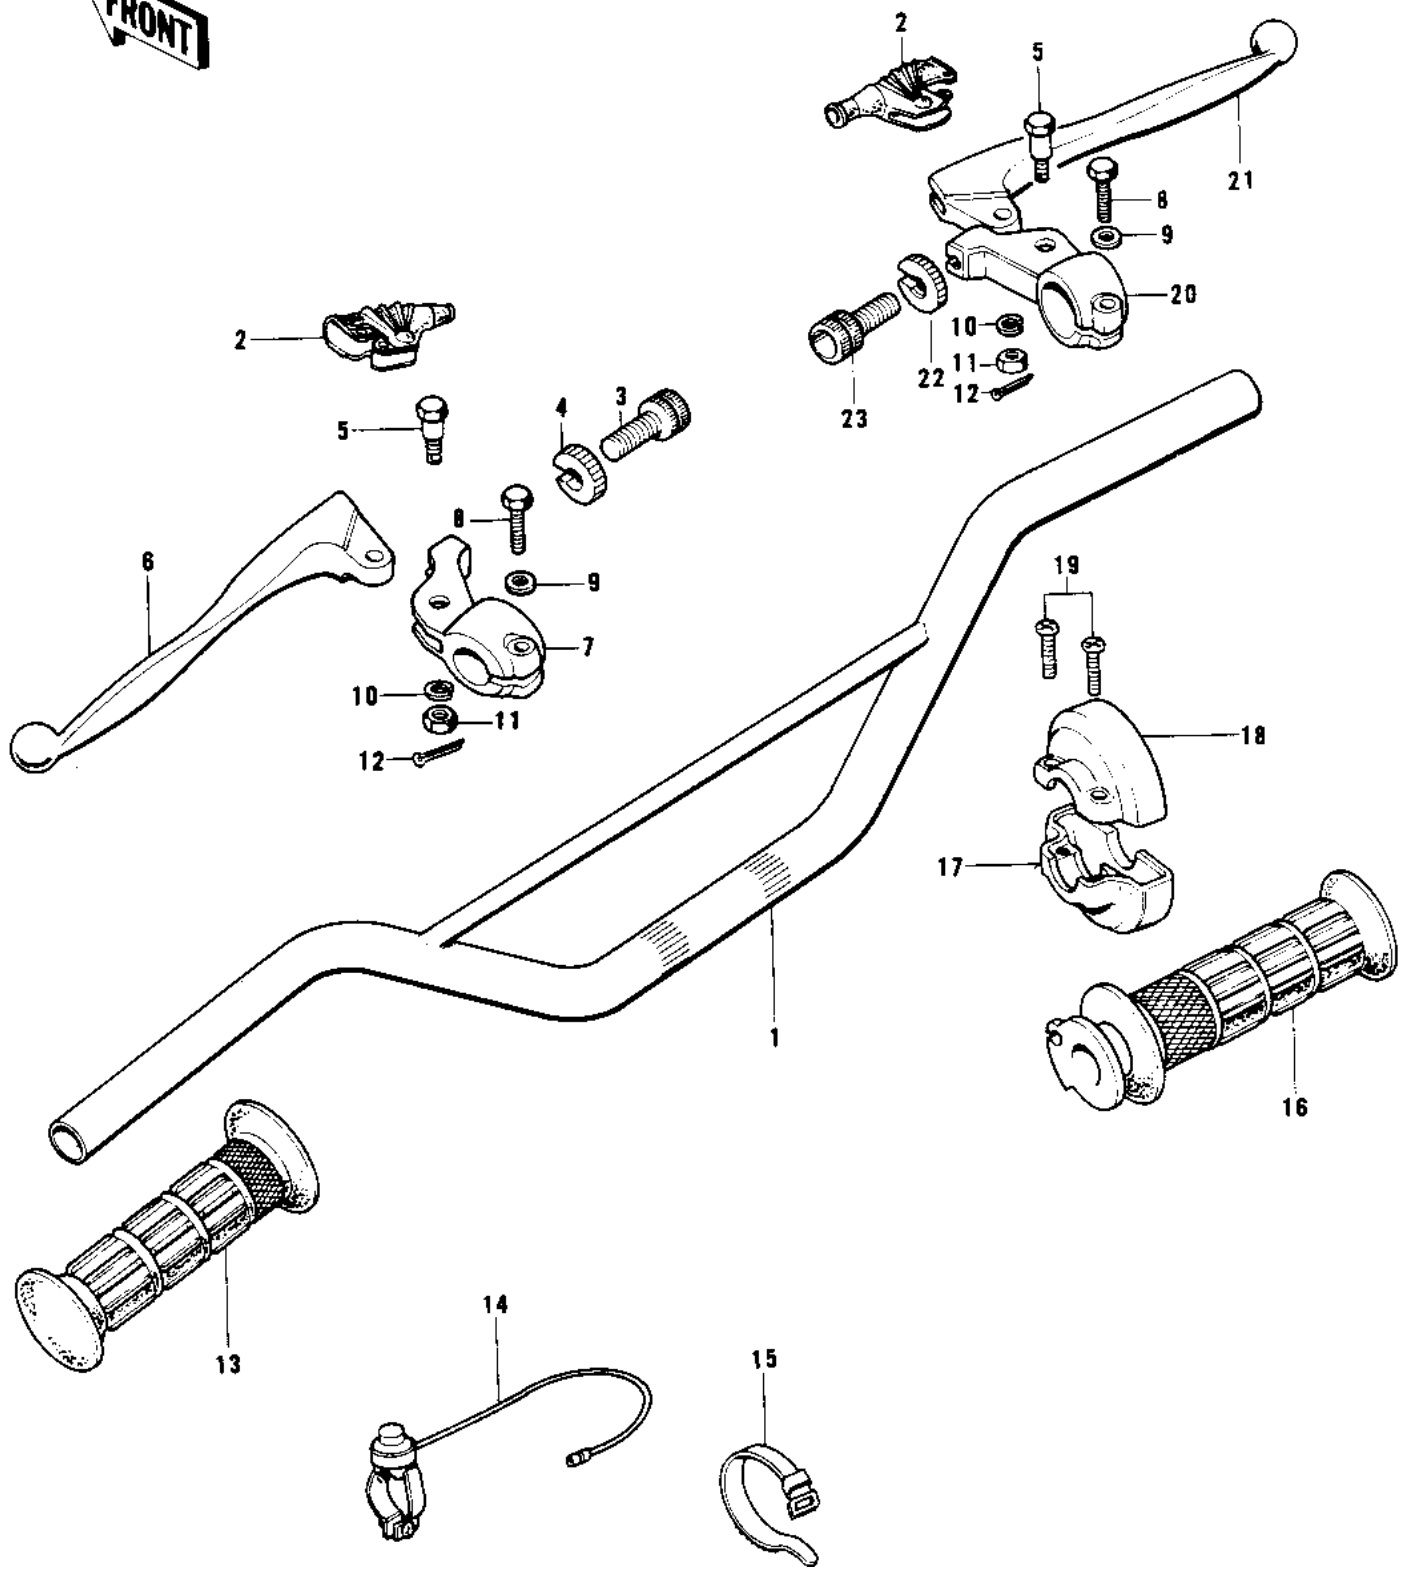

# 1976 KD125-A2 PARTS DIAGRAM

## HANDLEBAR

# 1976 KD125-A2 PARTS LIST

## HANDLEBAR

ITEM NAME	PART NUMBER	QUANTITY
HANDLEBAR (Ref # 1)	46004-028	1
BOOTS,LEVER HOLDER (Ref # 2)	49006-1017	2
SCREW,CABLE ADJUST (Ref # 3)	46055-009	1
NUT-LOCK (Ref # 4)	46056-005	1
BOLT,HEX HEAD,6MM (Ref # 5)	92001-140	2
LEVER, CLUTCH (Ref # 6)	46092-021	1
HOLDER,CLUTCH LEVER (Ref # 7)	46094-014	1
BOLT, HEX HEAD 6X22 (Ref # 8)	110N0622	2
WASHER PLAIN 6MM (Ref # 9)	411B0600	2
WASHER SPRING 6MM (Ref # 10)	461F0600	2
NUT CASTLE (Ref # 11)	320B0600	2
PIN COTTER 1.6X15 (Ref # 12)	550D1615	2
RUBBER,L.H GRIP (Ref # 13)	46075-025	1
SWITCH,ASSY,ENG STOP (Ref # 14)	27010-1018	1
BAND,SHORT (Ref # 15)	92072-030	1
GRIP ASSY,THROTTLE (Ref # 16)	46019-033	1
CASE,R.H LOWER (Ref # 17)	46023-018	1
CASE,R.H UPPER (Ref # 18)	46041-022	1
SCREW PAN HEAD 5X20 (Ref # 19)	220E0520	2
HOLDER,FR BRAKE LEVER (Ref # 20)	46060-010	1
FRONT BRAKE LEVER (Ref # 21)	46058-018	1
NUT,CABLE ADJUST LOCK (Ref # 22)	46056-006	1
SCREW,CABLE ADJUST (Ref # 23)	46055-010	1