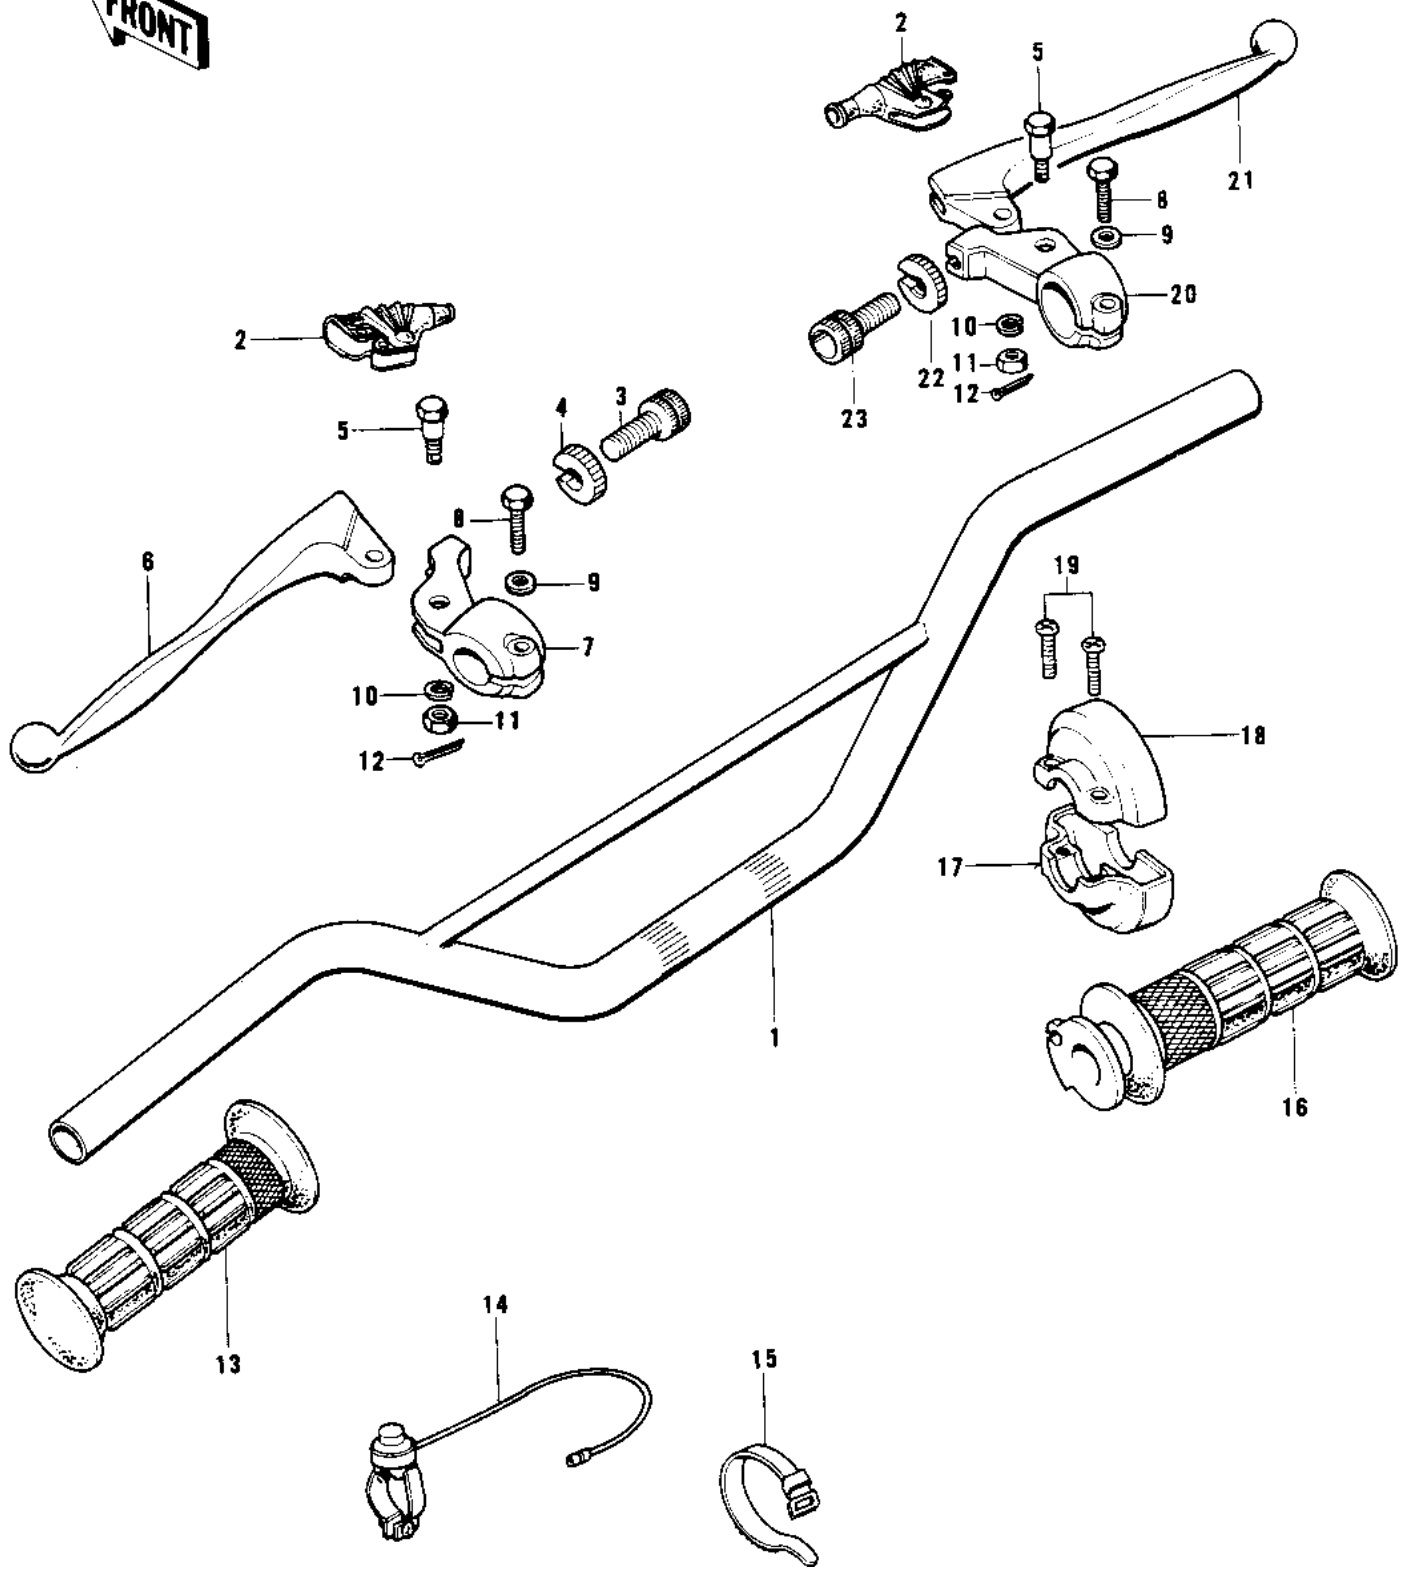

1977 KD125-A3 PARTS DIAGRAM

HANDLEBAR

1977 KD125-A3 PARTS LIST

HANDLEBAR

ITEM NAME	PART NUMBER	QUANTITY
HANDLEBAR (Ref # 1)	46004-028	
BOOTS,LEVER HOLDER (Ref # 2)	49006-1017	
SCREW,CABLE ADJUST (Ref # 3)	46055-009	
NUT-LOCK (Ref # 4)	46056-005	
BOLT,HEX HEAD,6MM (Ref # 5)	92001-140	
LEVER, CLUTCH (Ref # 6)	46092-021	
HOLDER,CLUTCH LEVER (Ref # 7)	46094-014	
BOLT, HEX HEAD 6X22 (Ref # 8)	110N0622	
WASHER PLAIN 6MM (Ref # 9)	411B0600	
WASHER SPRING 6MM (Ref # 10)	461F0600	
NUT CASTLE (Ref # 11)	320B0600	
PIN COTTER 1.6X15 (Ref # 12)	550D1615	
RUBBER,L.H GRIP (Ref # 13)	46075-025	
SWITCH,ASSY,ENG STOP (Ref # 14)	27010-1018	
BAND,SHORT (Ref # 15)	92072-030	
GRIP ASSY,THROTTLE (Ref # 16)	46019-033	
CASE,R.H LOWER (Ref # 17)	46023-018	
CASE,R.H UPPER (Ref # 18)	46041-022	
SCREW PAN HEAD 5X20 (Ref # 19)	220E0520	
HOLDER,FR BRAKE LEVER (Ref # 20)	46060-010	
FRONT BRAKE LEVER (Ref # 21)	46058-018	
NUT,CABLE ADJUST LOCK (Ref # 22)	46056-006	
SCREW,CABLE ADJUST (Ref # 23)	46055-010	