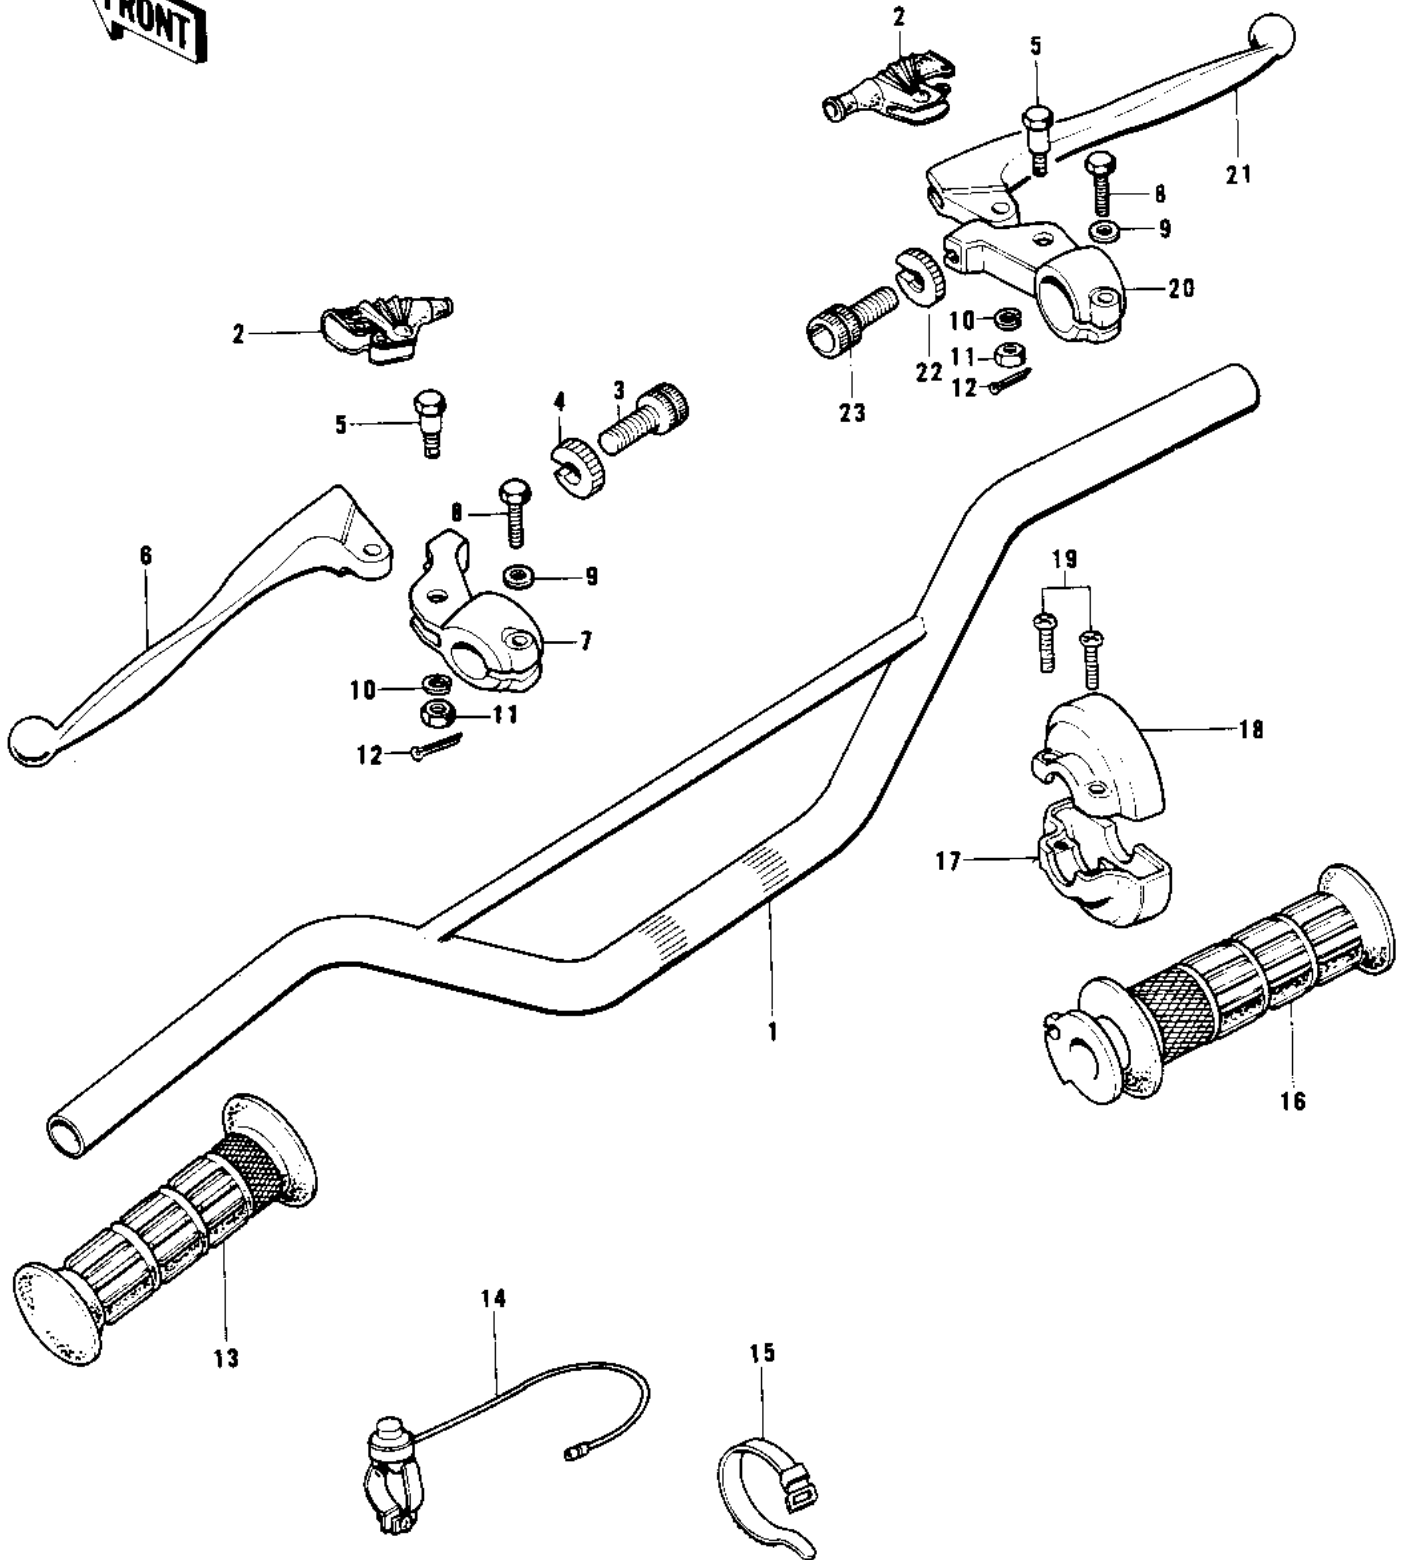

# 1978 KD125-A4 PARTS DIAGRAM

## HANDLEBAR

# 1978 KD125-A4 PARTS LIST

## HANDLEBAR

ITEM NAME	PART NUMBER	QUANTITY
HANDLEBAR (Ref # 1)	46004-028	
BOOTS,LEVER HOLDER (Ref # 2)	49006-1017	
SCREW,CABLE ADJUST (Ref # 3)	46055-009	
NUT-LOCK (Ref # 4)	46056-005	
BOLT,HEX HEAD,6MM (Ref # 5)	92001-140	
LEVER, CLUTCH (Ref # 6)	46092-021	
HOLDER,CLUTCH LEVER (Ref # 7)	46094-014	
BOLT, HEX HEAD 6X22 (Ref # 8)	110N0622	
WASHER PLAIN 6MM (Ref # 9)	411B0600	
WASHER SPRING 6MM (Ref # 10)	461F0600	
NUT CASTLE (Ref # 11)	320B0600	
PIN COTTER 1.6X15 (Ref # 12)	550D1615	
RUBBER,L.H GRIP (Ref # 13)	46075-025	
SWITCH,ASSY,ENG STOP (Ref # 14)	27010-1018	
BAND,SHORT (Ref # 15)	92072-030	
GRIP ASSY,THROTTLE (Ref # 16)	46019-033	
CASE,R.H LOWER (Ref # 17)	46023-018	
CASE,R.H UPPER (Ref # 18)	46041-022	
SCREW PAN HEAD 5X20 (Ref # 19)	220E0520	
HOLDER,FR BRAKE LEVER (Ref # 20)	46060-010	
FRONT BRAKE LEVER (Ref # 21)	46058-018	
NUT,CABLE ADJUST LOCK (Ref # 22)	46056-006	
SCREW,CABLE ADJUST (Ref # 23)	46055-010	