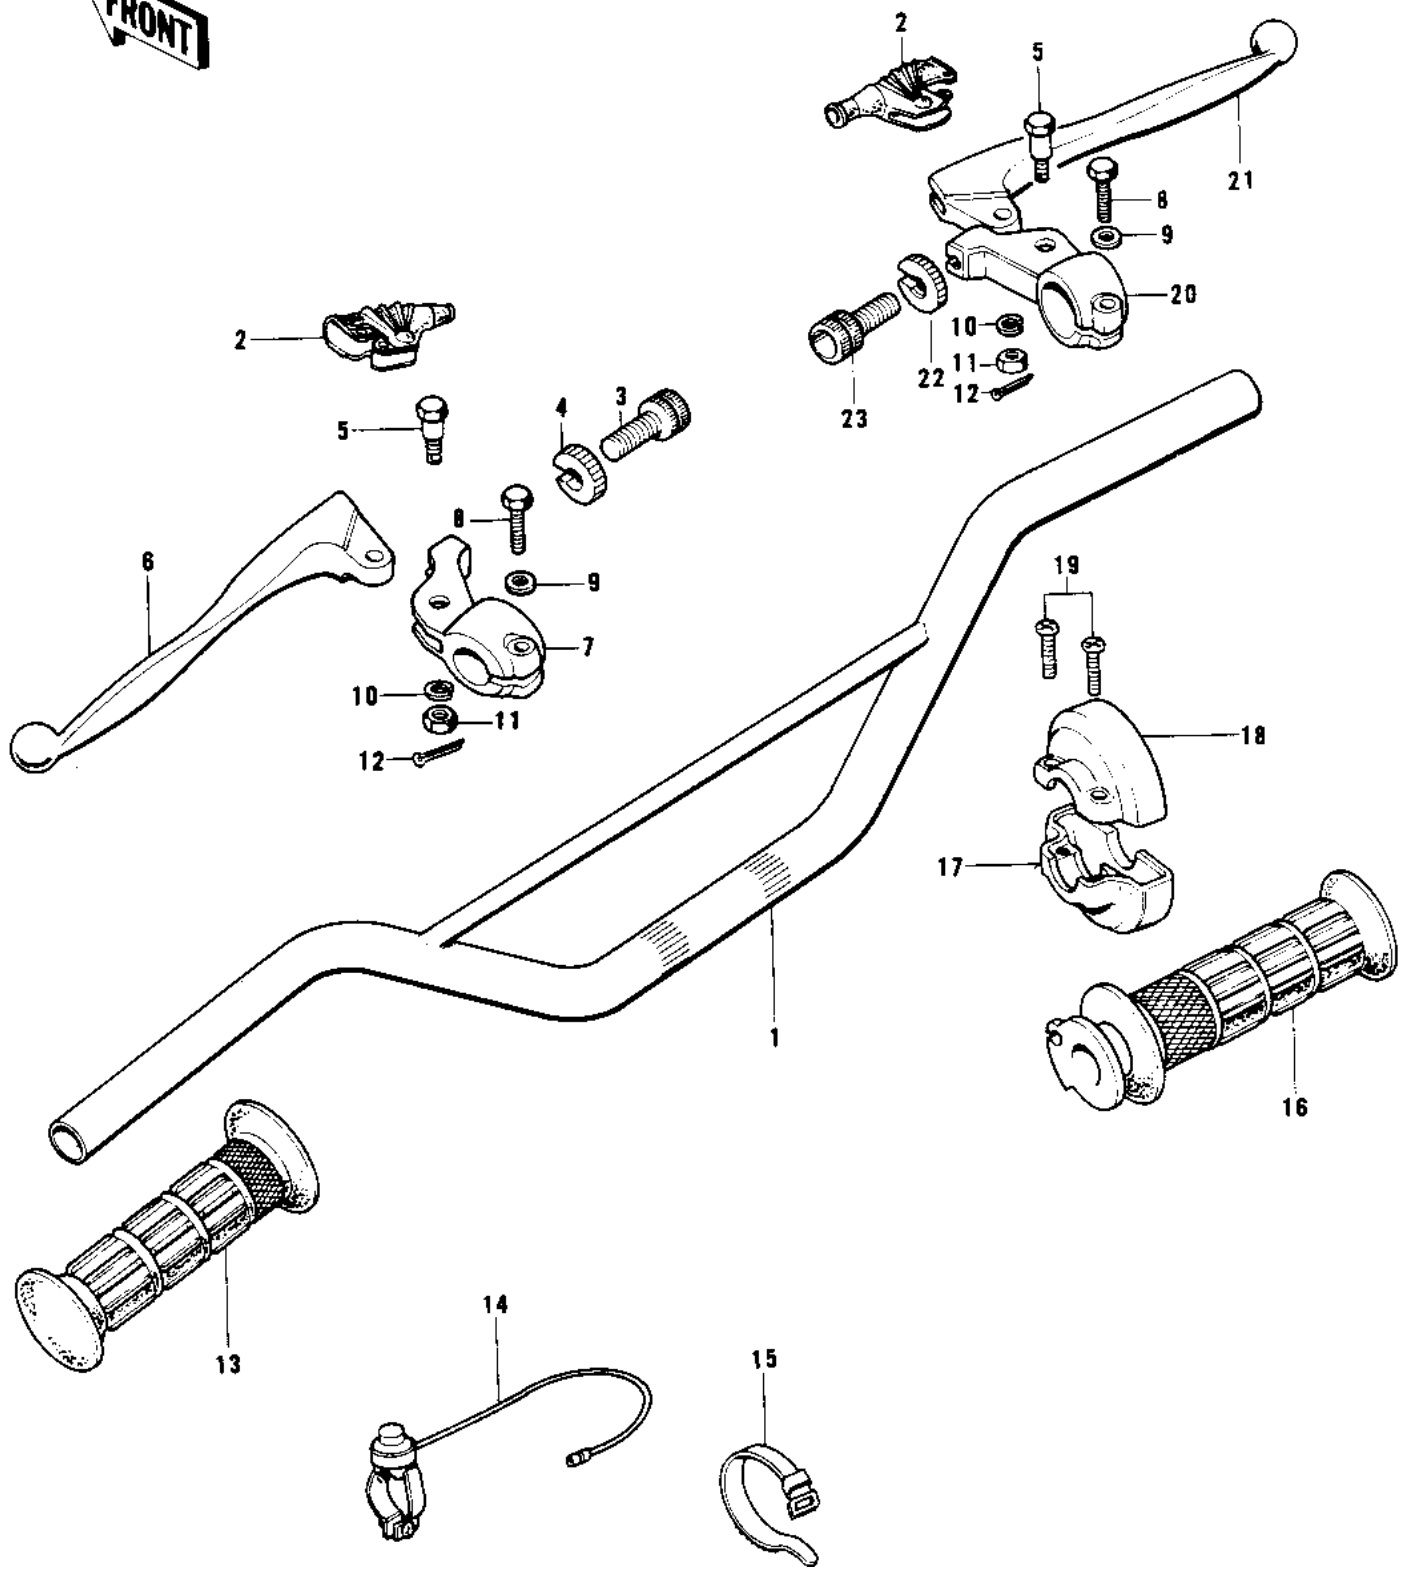

1978 KD125-A4 PARTS DIAGRAM

HANDLEBAR

1978 KD125-A4 PARTS LIST

HANDLEBAR

ITEM NAME	PART NUMBER	QUANTITY
HANDLEBAR (Ref # 1)	46004-028	
BOOTS,LEVER HOLDER (Ref # 2)	49006-1017	
SCREW,CABLE ADJUST (Ref # 3)	46055-009	
NUT-LOCK (Ref # 4)	46056-005	
BOLT,HEX HEAD,6MM (Ref # 5)	92001-140	
LEVER, CLUTCH (Ref # 6)	46092-021	
HOLDER,CLUTCH LEVER (Ref # 7)	46094-014	
BOLT, HEX HEAD 6X22 (Ref # 8)	110N0622	
WASHER PLAIN 6MM (Ref # 9)	411B0600	
WASHER SPRING 6MM (Ref # 10)	461F0600	
NUT CASTLE (Ref # 11)	320B0600	
PIN COTTER 1.6X15 (Ref # 12)	550D1615	
RUBBER,L.H GRIP (Ref # 13)	46075-025	
SWITCH,ASSY,ENG STOP (Ref # 14)	27010-1018	
BAND,SHORT (Ref # 15)	92072-030	
GRIP ASSY,THROTTLE (Ref # 16)	46019-033	
CASE,R.H LOWER (Ref # 17)	46023-018	
CASE,R.H UPPER (Ref # 18)	46041-022	
SCREW PAN HEAD 5X20 (Ref # 19)	220E0520	
HOLDER,FR BRAKE LEVER (Ref # 20)	46060-010	
FRONT BRAKE LEVER (Ref # 21)	46058-018	
NUT,CABLE ADJUST LOCK (Ref # 22)	46056-006	
SCREW,CABLE ADJUST (Ref # 23)	46055-010	