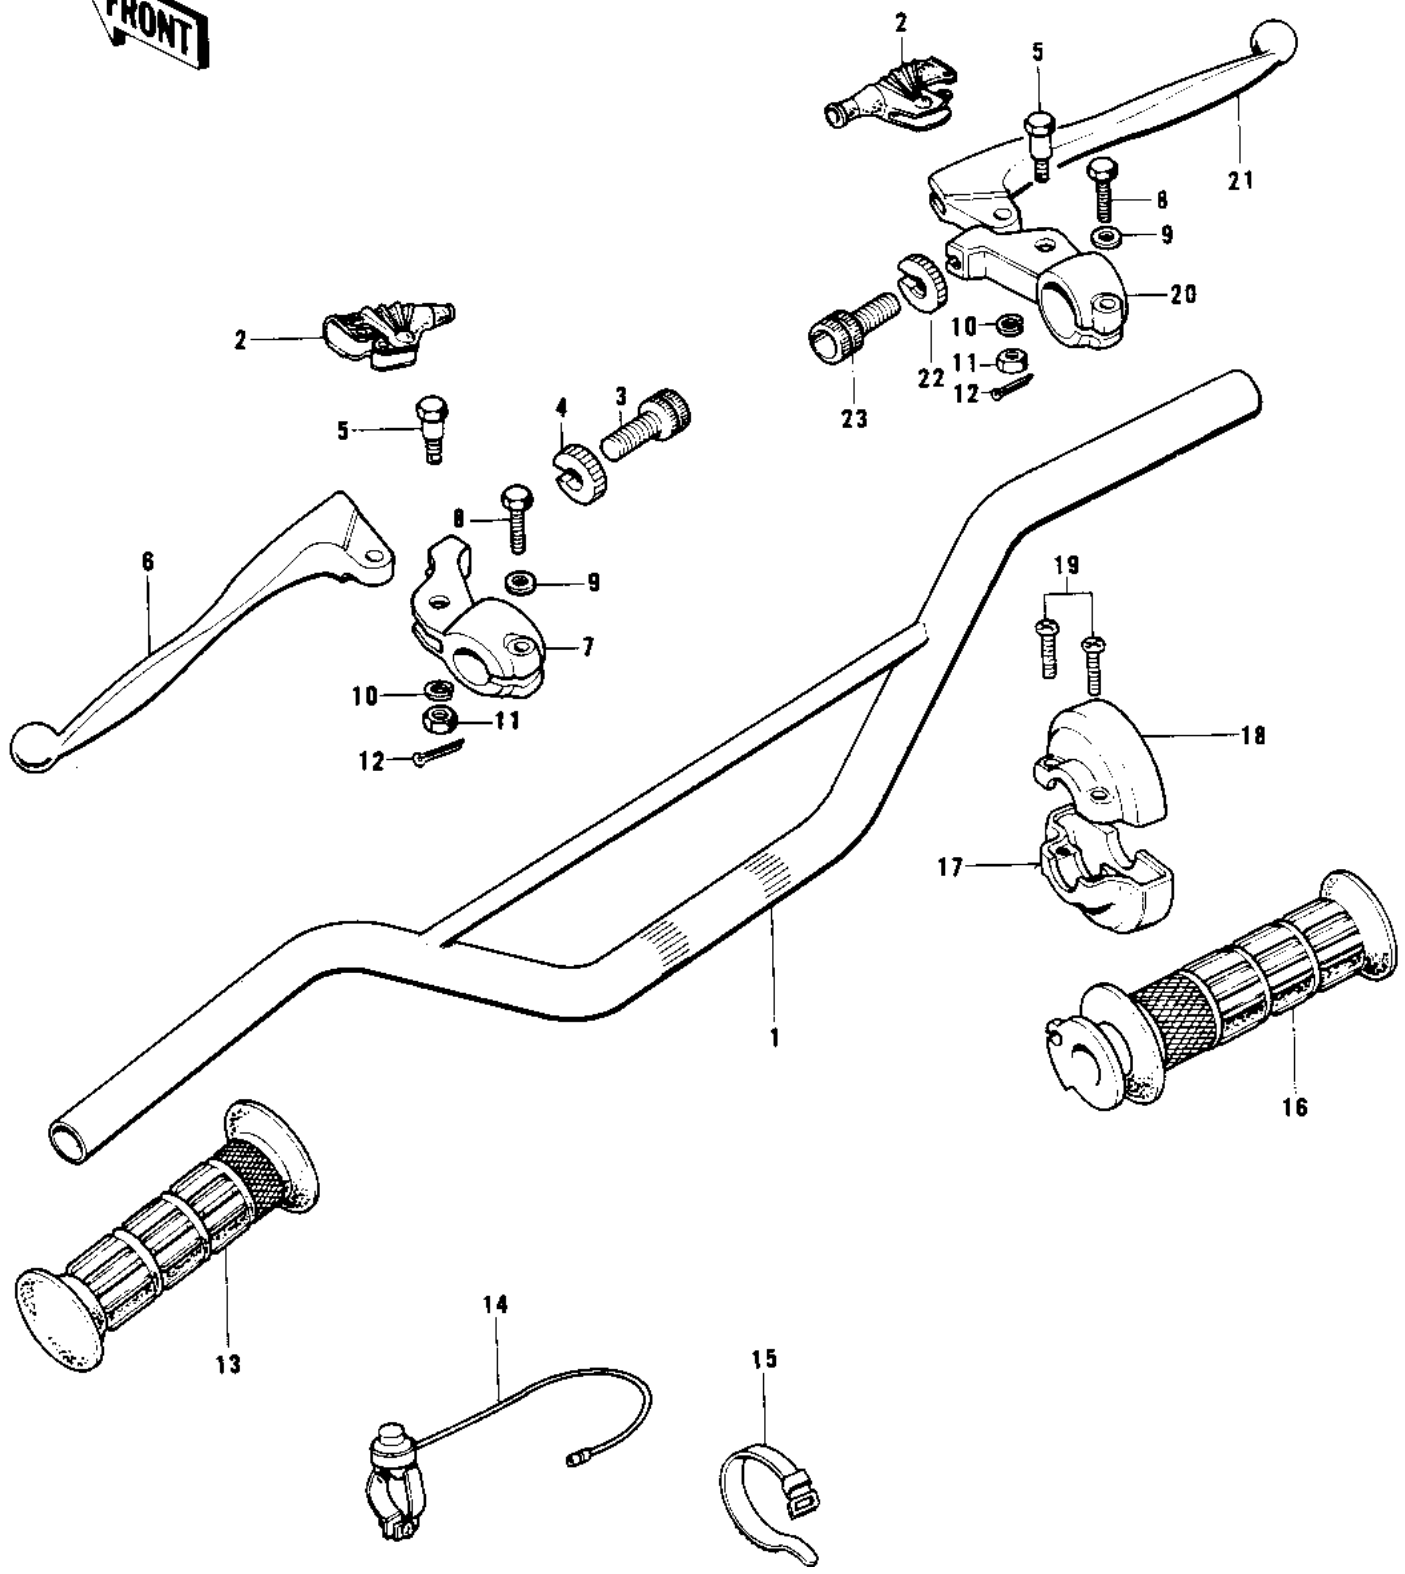

1979 KD125-A5 PARTS DIAGRAM

HANDLEBAR

1979 KD125-A5 PARTS LIST

HANDLEBAR

ITEM NAME	PART NUMBER	QUANTITY
HANDLEBAR (Ref # 1)	46004-028	
BOOTS,LEVER HOLDER (Ref # 2)	49006-1017	
SCREW,CABLE ADJUST (Ref # 3)	46055-009	
NUT-LOCK (Ref # 4)	46056-005	
BOLT,HEX HEAD,6MM (Ref # 5)	92001-140	
LEVER, CLUTCH (Ref # 6)	46092-021	
HOLDER,CLUTCH LEVER (Ref # 7)	46094-014	
BOLT, HEX HEAD 6X22 (Ref # 8)	110N0622	
WASHER PLAIN 6MM (Ref # 9)	411B0600	
WASHER SPRING 6MM (Ref # 10)	461F0600	
NUT CASTLE (Ref # 11)	320B0600	
PIN COTTER 1.6X15 (Ref # 12)	550D1615	
RUBBER,L.H GRIP (Ref # 13)	46075-025	
SWITCH,ASSY,ENG STOP (Ref # 14)	27010-1018	
BAND,SHORT (Ref # 15)	92072-030	
GRIP ASSY,THROTTLE (Ref # 16)	46019-033	
CASE,R.H LOWER (Ref # 17)	46023-018	
CASE,R.H UPPER (Ref # 18)	46041-022	
SCREW PAN HEAD 5X20 (Ref # 19)	220E0520	
HOLDER,FR BRAKE LEVER (Ref # 20)	46060-010	
FRONT BRAKE LEVER (Ref # 21)	46058-018	
NUT,CABLE ADJUST LOCK (Ref # 22)	46056-006	
SCREW,CABLE ADJUST (Ref # 23)	46055-010	