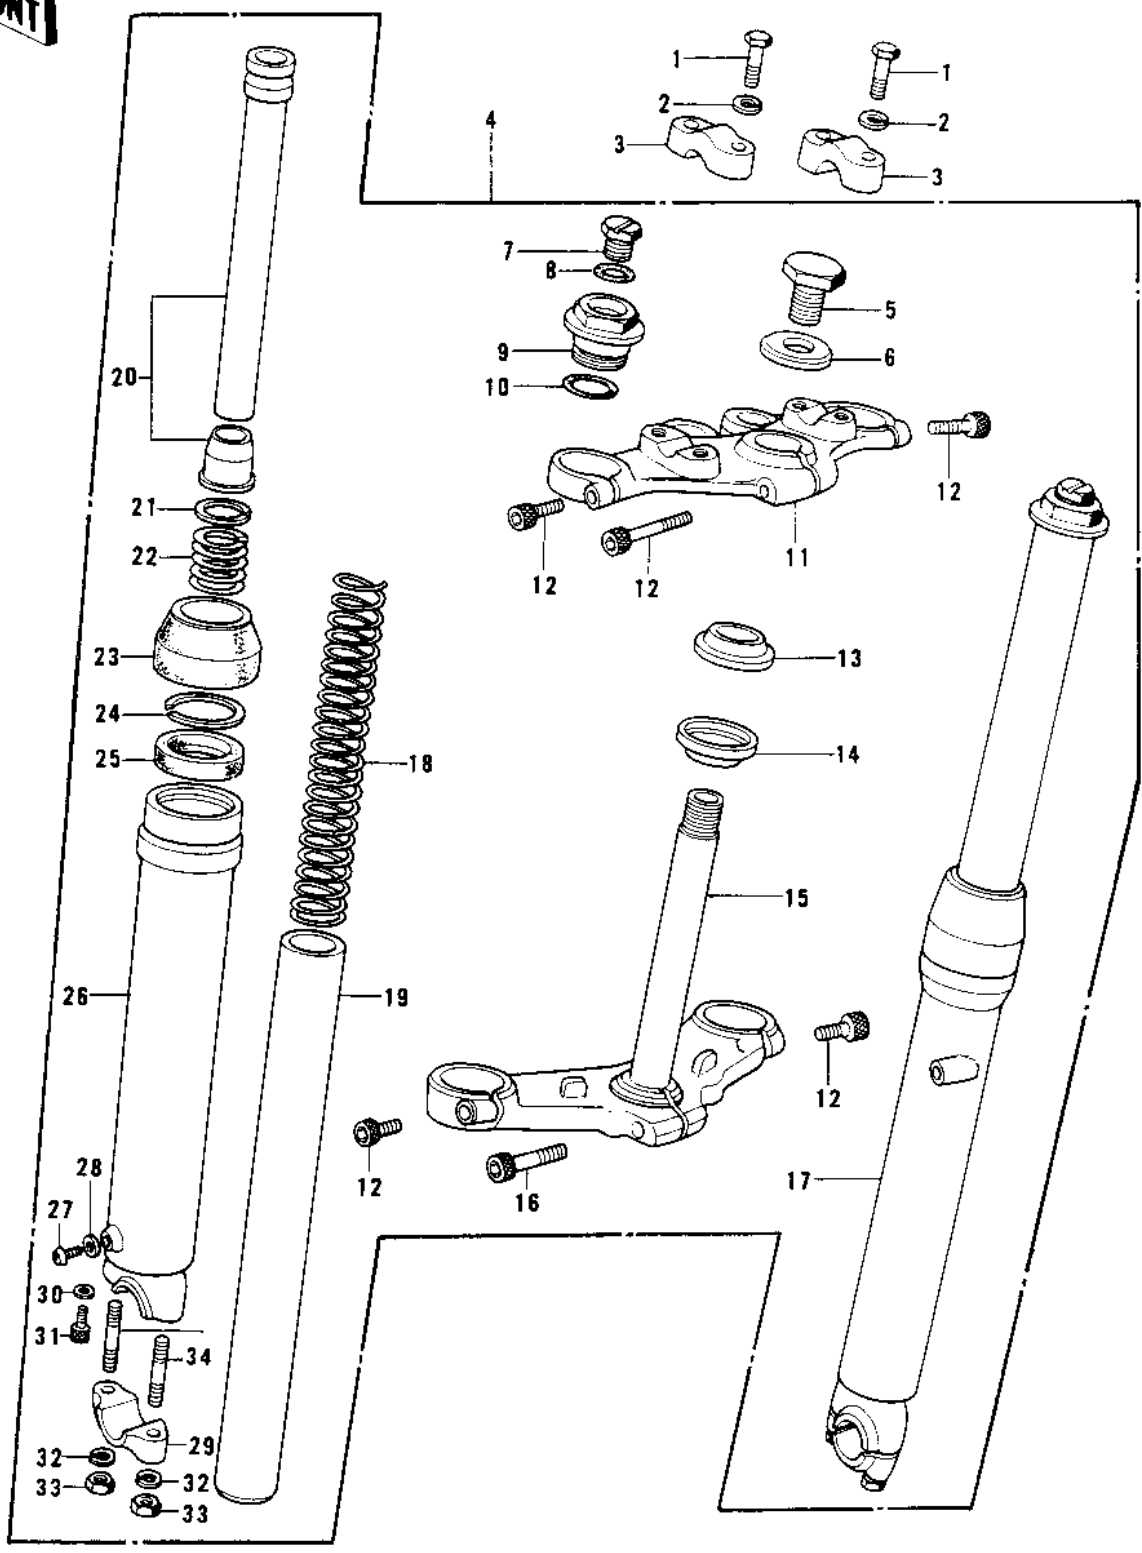

1977 KD125-A3 PARTS DIAGRAM

FRONT FORK

1977 KD125-A3 PARTS LIST

FRONT FORK

ITEM NAME	PART NUMBER	QUANTITY
BOLT 8X38 (Ref # 1)	92001-1405	
WASHER SPRING 8MM (Ref # 2)	461F0800	
HOLDER,HANDLEBAR (Ref # 3)	46012-013	
HOLDER,HANDLEBAR (Ref # 3)	46012-014	
FORK-FRONT (Ref # 4)	44001-155	
BOLT,STEERING STEM (Ref # 5)	44041-072	
WASHER,STEERING STEM (Ref # 6)	44043-056	
BOLT,HEX HEAD,12MM (Ref # 7)	44041-069	
O RING (Ref # 8)	44045-048	
BOLT,FORK TOP (Ref # 9)	44032-011	
"O" RING,FORK TOP (Ref # 10)	44046-021	
HEAD,STEERING STEM (Ref # 11)	44039-070	
BOLT,HEX HEAD,8X34 (Ref # 12)	44041-070	
CONE STERNG BERG LOW (Ref # 13)	92047-010	
SEAL,STEERING STEM (Ref # 14)	44010-027	
STEM,STEERING,GMN (Ref # 15)	44037-1030	
BOLT,SPECIAL 10X42 (Ref # 16)	44041-073	
TUBE,RH,FORK OUTER (Ref # 17)	44006-1045	
SPRING,FORK (Ref # 18)	44026-053	
TUBE,FORK INNER (Ref # 19)	44013-047	
CYLINDER-FORK (Ref # 20)	44022-018	
CYLINDER-FORK (Ref # 20)	44022-033	
RING (Ref # 21)	44025-002	
SPRING,FORK CYLINDER (Ref # 22)	44026-054	
DUST SHIELD,FORK (Ref # 23)	44010-026	
CIRCLIP,45MM (Ref # 24)	481J4500	
CIRCLIP,45MM (Ref # 24)	44044-020	
OIL SEAL,FORK (Ref # 25)	44009-018	
TUBE,LH,FORK OUTER (Ref # 26)	44005-1045	

1977 KD125-A3 PARTS LIST

FRONT FORK

ITEM NAME	PART NUMBER	QUANTITY
BOLT-UPSET,6X8 (Ref # 27)	112B0608	
GASKET,DRAIN PLUG (Ref # 28)	44045-047	
HOLDER,FRONT AXLE (Ref # 29)	44063-009	
GASKET,FORK CYL BOLT (Ref # 30)	44045-051	
BOLT,FORK CYLINDER (Ref # 31)	44041-078	
WASHER SPRING 8MM (Ref # 32)	461F0800	
NUT,8MM (Ref # 33)	312G0800	
NUT,LOCK,8MM (Ref # 33)	92015-1124	
STUD,8X35 (Ref # 34)	92004-1009	
STUD,8X35 (Ref # 34)	92004-1009	