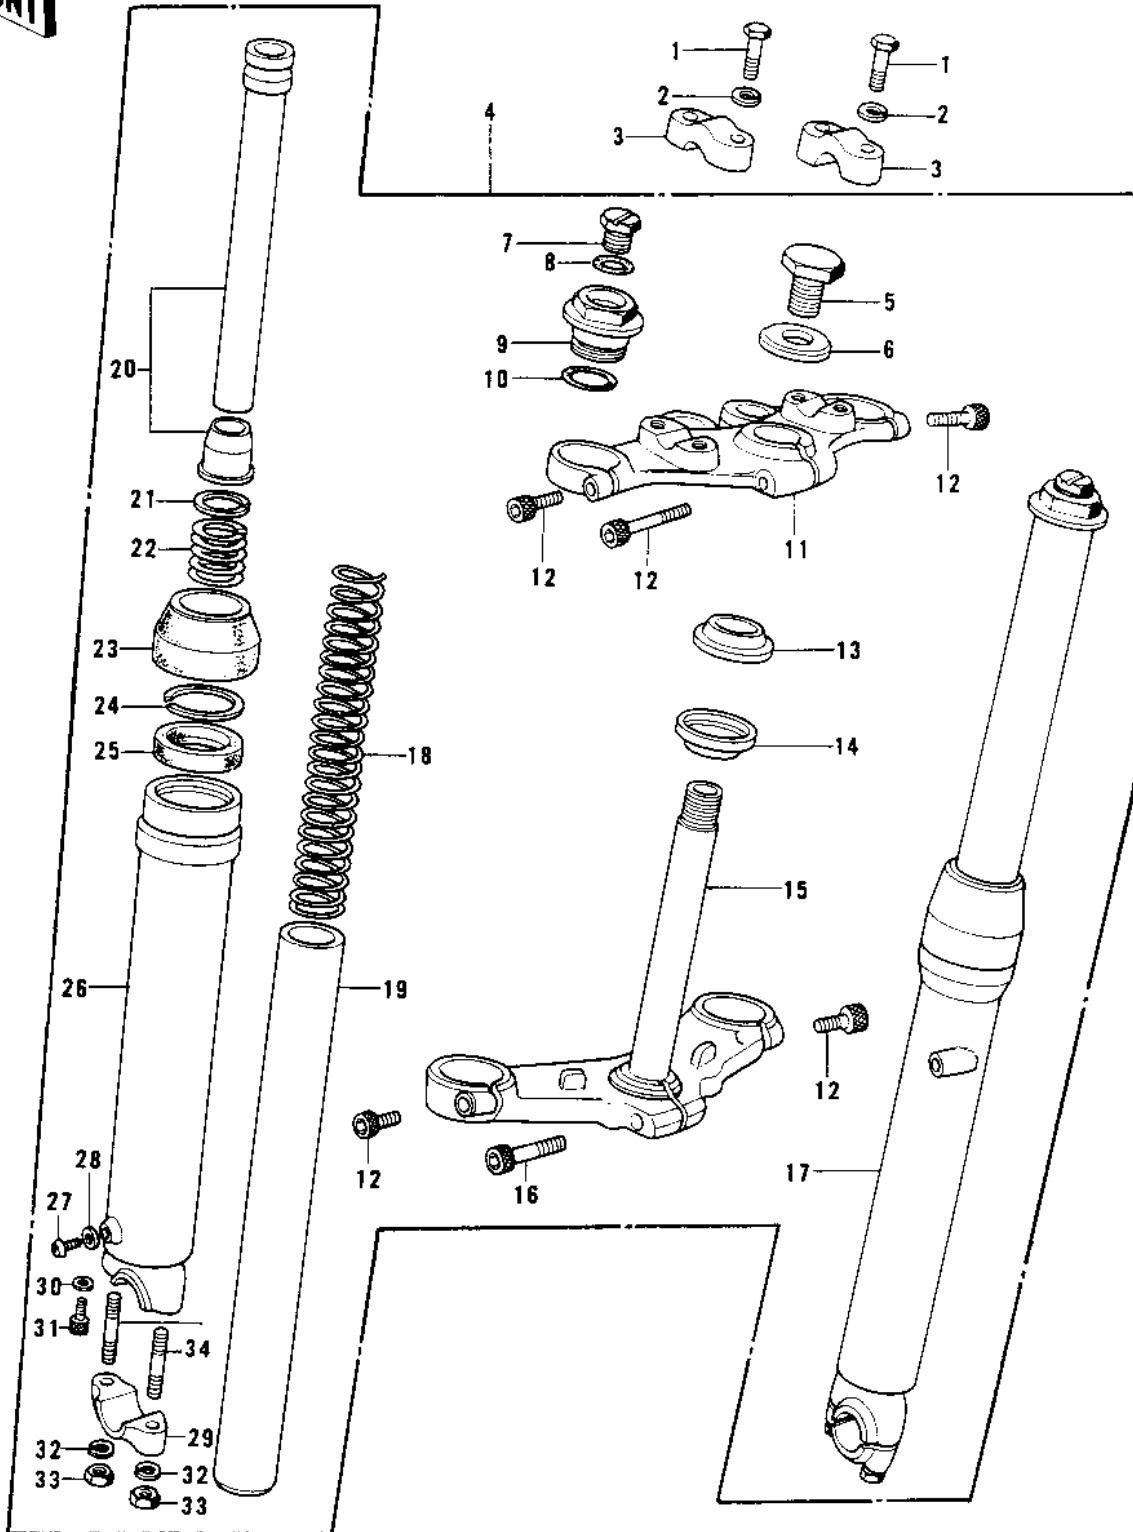

# 1978 KD125-A4 PARTS DIAGRAM

FRONT FORK

# 1978 KD125-A4 PARTS LIST

## FRONT FORK

ITEM NAME	PART NUMBER	QUANTITY
BOLT 8X38 (Ref # 1)	92001-1405	
WASHER SPRING 8MM (Ref # 2)	461F0800	
HOLDER,HANDLEBAR (Ref # 3)	46012-013	
HOLDER,HANDLEBAR (Ref # 3)	46012-014	
FORK-FRONT (Ref # 4)	44001-155	
BOLT,STEERING STEM (Ref # 5)	44041-072	
WASHER,STEERING STEM (Ref # 6)	44043-056	
BOLT,HEX HEAD,12MM (Ref # 7)	44041-069	
O RING (Ref # 8)	44045-048	
BOLT,FORK TOP (Ref # 9)	44032-011	
"O" RING,FORK TOP (Ref # 10)	44046-021	
HEAD,STEERING STEM (Ref # 11)	44039-070	
BOLT,HEX HEAD,8X34 (Ref # 12)	44041-070	
CONE STERNG BERG LOW (Ref # 13)	92047-010	
SEAL,STEERING STEM (Ref # 14)	44010-027	
STEM,STEERING,GMN (Ref # 15)	44037-1030	
BOLT,SPECIAL 10X42 (Ref # 16)	44041-073	
TUBE,RH,FORK OUTER (Ref # 17)	44006-1045	
SPRING,FORK (Ref # 18)	44026-053	
TUBE,FORK INNER (Ref # 19)	44013-047	
CYLINDER-FORK (Ref # 20)	44022-018	
CYLINDER-FORK (Ref # 20)	44022-033	
RING (Ref # 21)	44025-002	
SPRING,FORK CYLINDER (Ref # 22)	44026-054	
DUST SHIELD,FORK (Ref # 23)	44010-026	
CIRCLIP,45MM (Ref # 24)	481J4500	
CIRCLIP,45MM (Ref # 24)	44044-020	
OIL SEAL,FORK (Ref # 25)	44009-018	
TUBE,LH,FORK OUTER (Ref # 26)	44005-1045	

## FRONT FORK

ITEM NAME	PART NUMBER	QUANTITY
BOLT-UPSET,6X8 (Ref # 27)	112B0608	
GASKET,DRAIN PLUG (Ref # 28)	44045-047	
HOLDER,FRONT AXLE (Ref # 29)	44063-009	
GASKET,FORK CYL BOLT (Ref # 30)	44045-051	
BOLT,FORK CYLINDER (Ref # 31)	44041-078	
WASHER SPRING 8MM (Ref # 32)	461F0800	
NUT,8MM (Ref # 33)	312G0800	
NUT,LOCK,8MM (Ref # 33)	92015-1124	
STUD,8X35 (Ref # 34)	92004-1009	
STUD,8X35 (Ref # 34)	92004-1009	