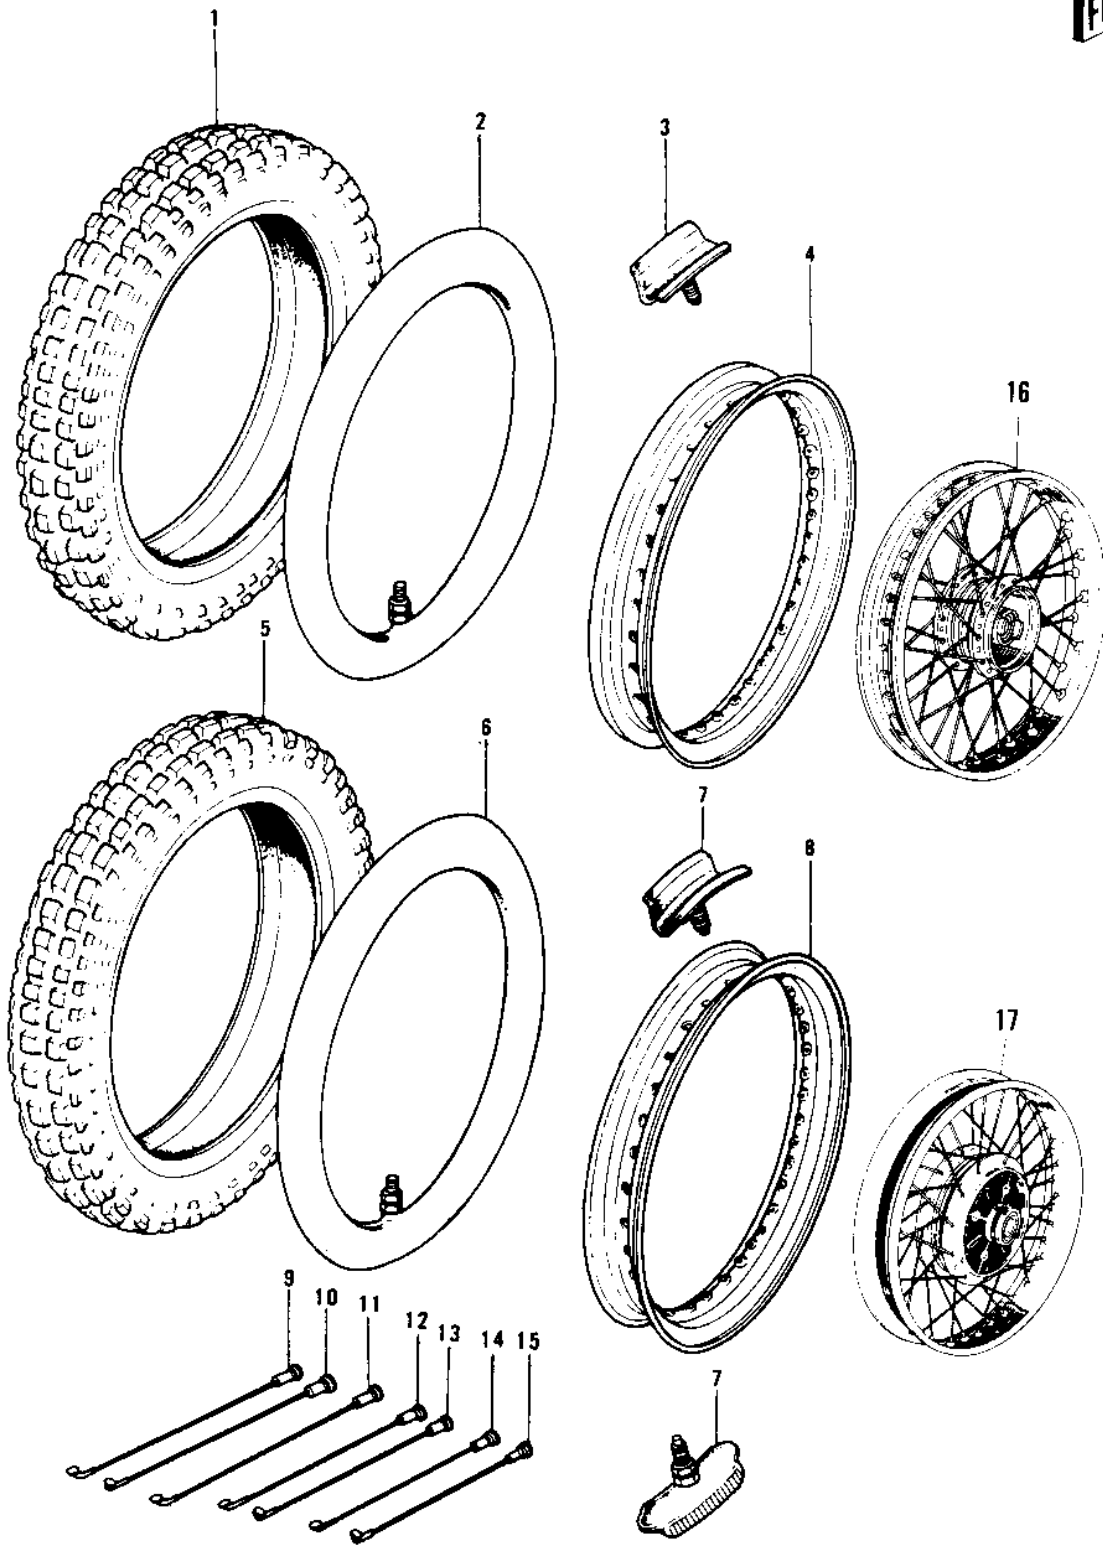

# 1975 KD125 PARTS DIAGRAM

WHEELS/TIRES

# 1975 KD125 PARTS LIST

## WHEELS/TIRES

ITEM NAME	PART NUMBER	QUANTITY
TIRE 275-21 Y965 F (Ref # 1)	41002-1215	
*** N.L.A.*** (Canada) (Ref # 2)	41022-025	
TUBE,2.75/3.70-21 (Ref # 2)	41022-1021	
PROTECTOR,BEAD 1.60A (Ref # 3)	41024-010	
RIM,1.60AX21E (Ref # 4)	41025-076	
TIRE 350-18 Y962 R (Ref # 5)	41002-1216	
TIRE 350-18 Y962 R (Ref # 5)	41002-1216	
*** N.L.A.*** (Canada) (Ref # 6)	41022-027	
TUBE 350/375/410-18 (Ref # 6)	41022-031	
PROTECTOR,BEAD,1.85B (Ref # 7)	41024-011	
RIM,1.85BX18E (Ref # 8)	41025-077	
SPOKE-ASY,FR INNER (Ref # 9)	41027-068	
SPOKE-ASY FR OUTER (Ref # 10)	41028-068	
SPOKE-ASY,FR (Ref # 11)	41027-069	
SPOKE-ASY,RR INNER L (Ref # 12)	41027-070	
SPOKE-ASY RR OUTER L (Ref # 13)	41028-069	
SPOKE-ASY,RR INNER R (Ref # 14)	41027-071	
SPOKE-ASY RR OUTER R (Ref # 15)	41028-070	
WHEEL ASSY,FRONT (Ref # 16)	41074-052	
WHEEL ASSY,REAR (Ref # 17)	42048-040	