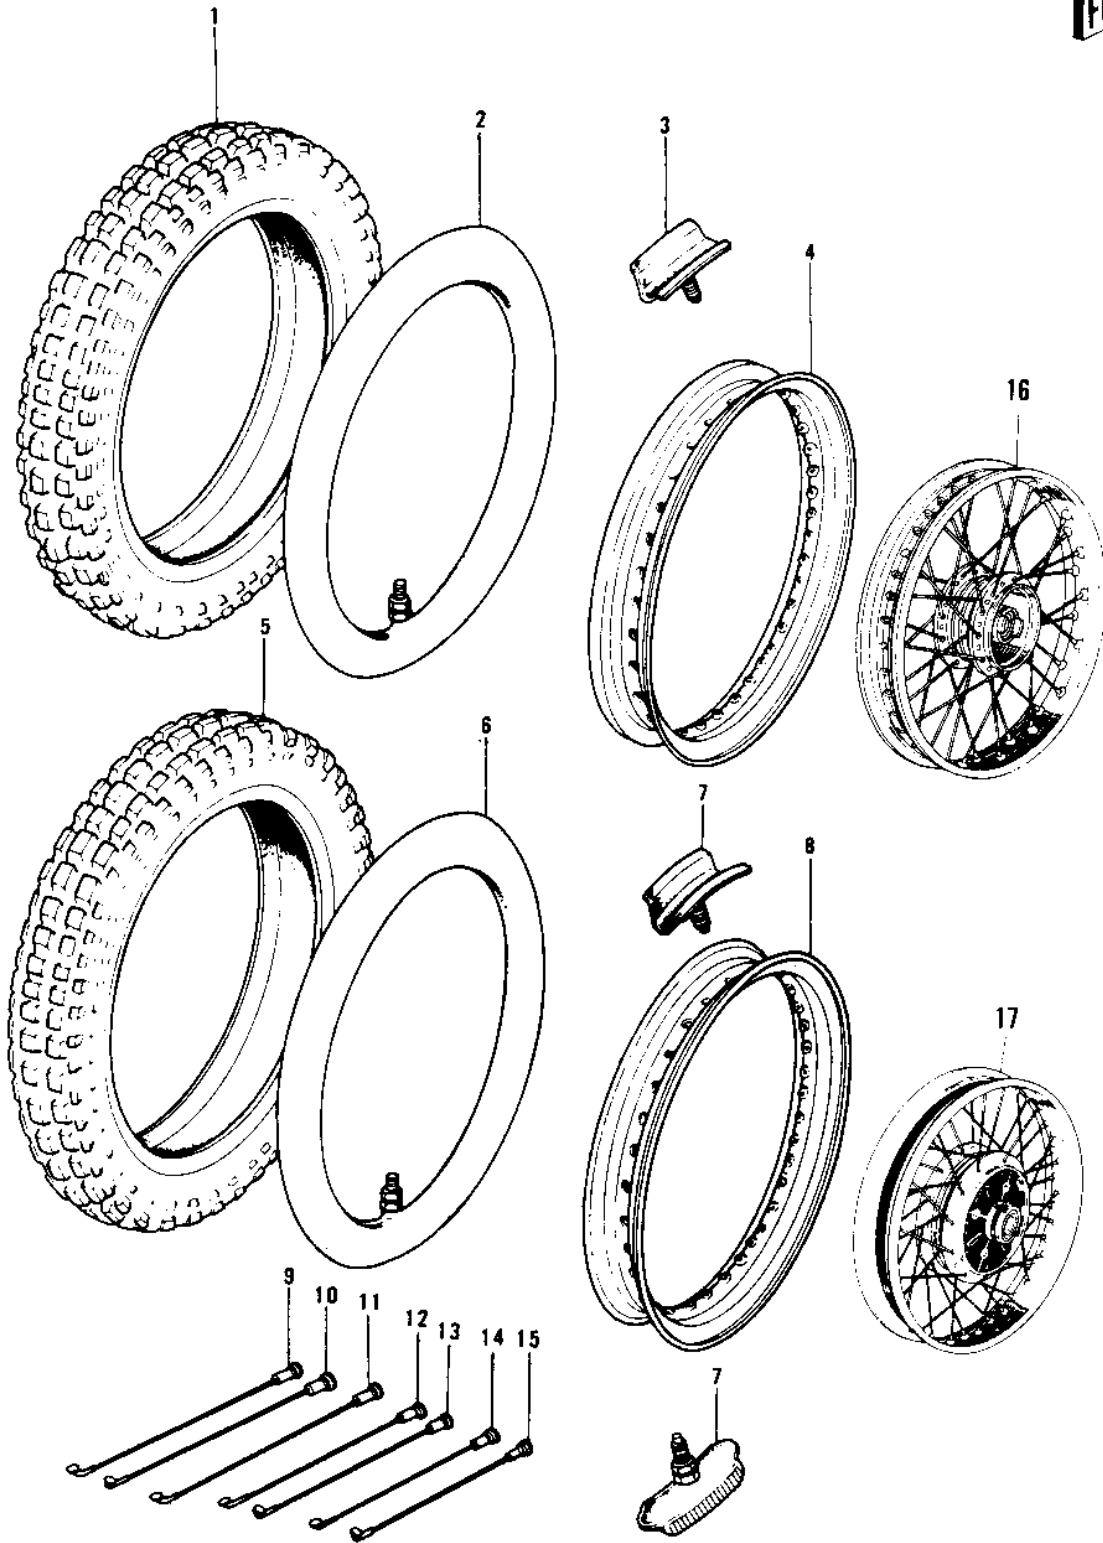

1979 KD125-A5 PARTS DIAGRAM

WHEELS/TIRES

1979 KD125-A5 PARTS LIST

WHEELS/TIRES

ITEM NAME	PART NUMBER	QUANTITY
TIRE 275-21 Y965 F (Ref # 1)	41002-1215	
*** N.L.A.*** (Canada) (Ref # 2)	41022-025	
TUBE,2.75/3.70-21 (Ref # 2)	41022-1021	
PROTECTOR,BEAD 1.60A (Ref # 3)	41024-010	
RIM,1.60AX21E (Ref # 4)	41025-076	
TIRE 350-18 Y962 R (Ref # 5)	41002-1216	
TIRE 350-18 Y962 R (Ref # 5)	41002-1216	
*** N.L.A.*** (Canada) (Ref # 6)	41022-027	
TUBE 350/375/410-18 (Ref # 6)	41022-031	
PROTECTOR,BEAD,1.85B (Ref # 7)	41024-011	
RIM,1.85BX18E (Ref # 8)	41025-077	
SPOKE-ASY,FR INNER (Ref # 9)	41027-068	
SPOKE-ASY FR OUTER (Ref # 10)	41028-068	
SPOKE-ASY,FR (Ref # 11)	41027-069	
SPOKE-ASY,RR INNER L (Ref # 12)	41027-070	
SPOKE-ASY RR OUTER L (Ref # 13)	41028-069	
SPOKE-ASY,RR INNER R (Ref # 14)	41027-071	
SPOKE-ASY RR OUTER R (Ref # 15)	41028-070	
WHEEL ASSY,FRONT (Ref # 16)	41074-052	
WHEEL ASSY,REAR (Ref # 17)	42048-040	