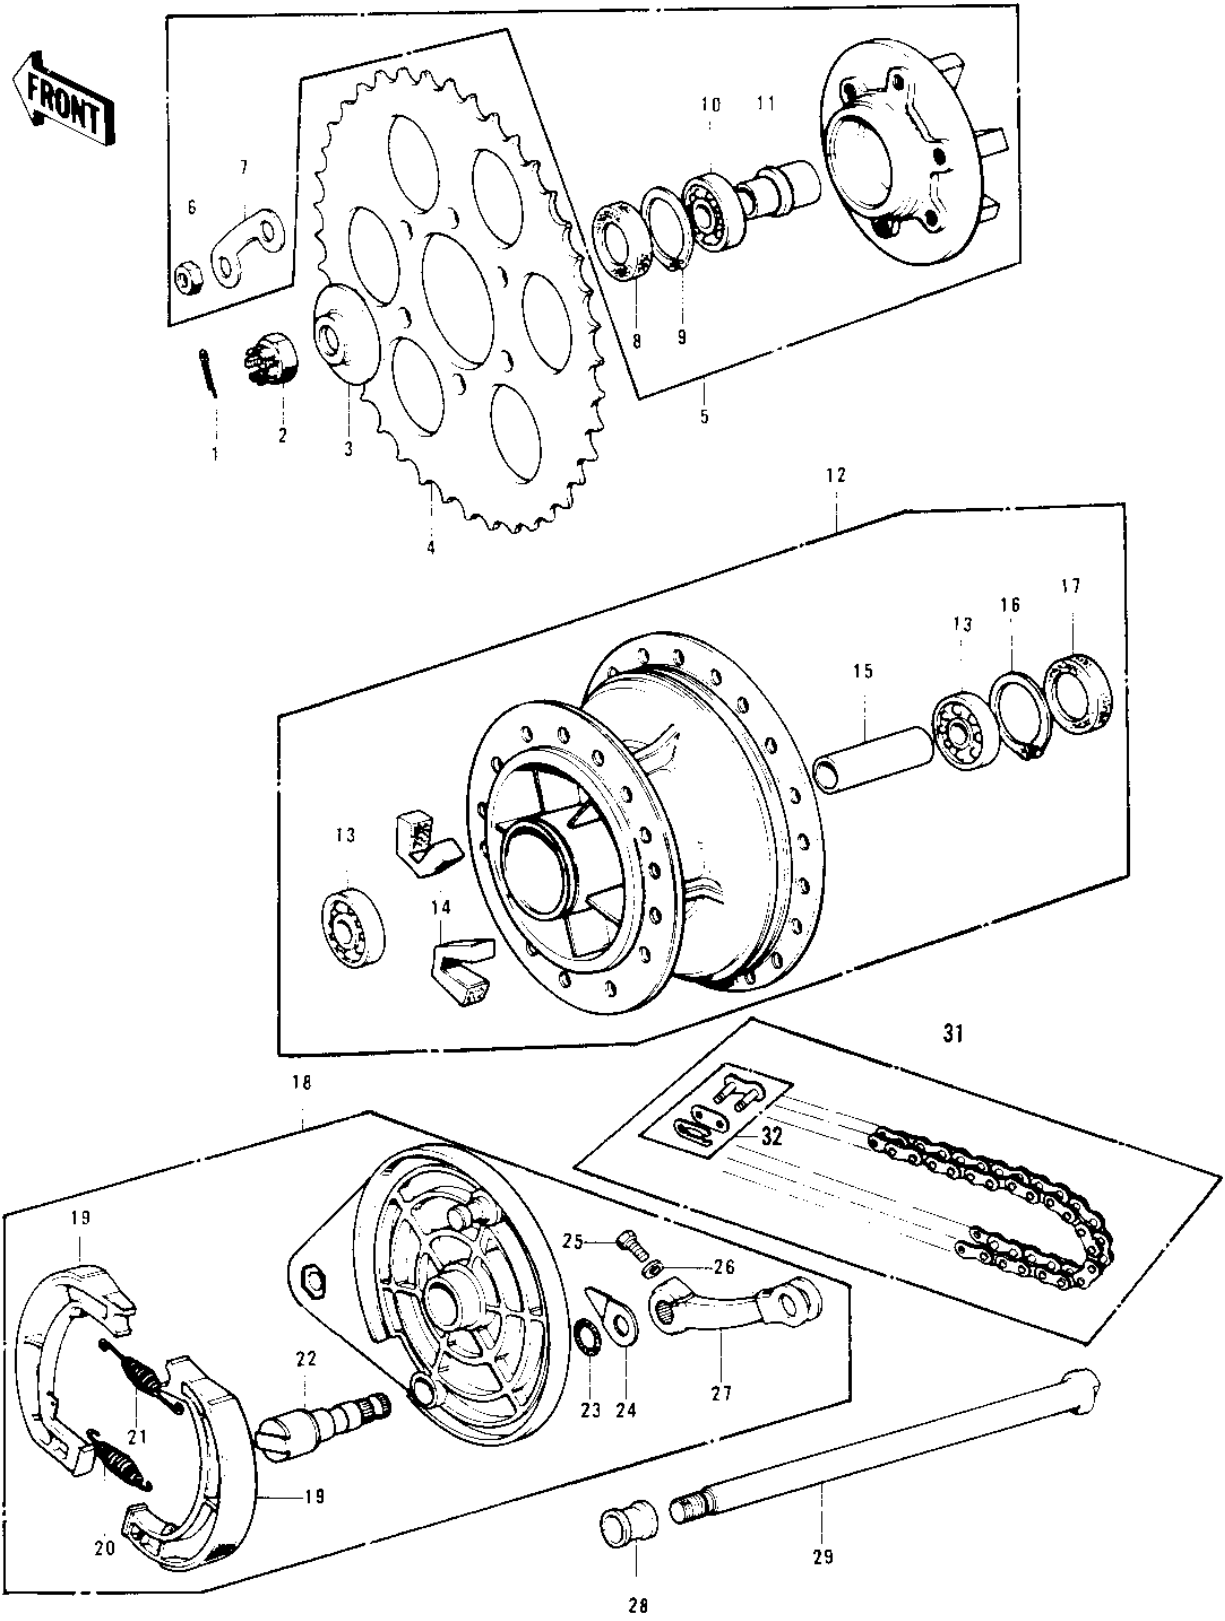

1977 KD125-A3 PARTS DIAGRAM

REAR HUB/BRAKE/CHAIN

1977 KD125-A3 PARTS LIST

REAR HUB/BRAKE/CHAIN

ITEM NAME	PART NUMBER	QUANTITY
PIN-COTTER,4.0X35 (Ref # 1)	550D4035	
NUT CASTLE 14MM (Ref # 2)	92103-006	
COLLAR,REAR AXLE,L.H (Ref # 3)	42032-048	
REAR SPROCKET.50T (Ref # 4)	42041-146	
REAR SPROCKET 47T (Ref # 4)	42041-136	
REAR SPROCKET,56T (Ref # 4)	42041-149	
REAR SPROCKET,54T (Ref # 4)	42041-147	
REAR SPROCKET,58T (Ref # 4)	42041-148	
COUPLING ASSY,RR HUB (Ref # 5)	42008-031	
COUPLING ASSY,RR HUB (Ref # 5)	42008-031	
NUT,8MM (Ref # 6)	311B0800	
WASHER,SPROCKET LOCK (Ref # 7)	92088-019	
OIL SEAL,RR HUB BRNG (Ref # 8)	92050-060	
CIRCLIP,42MM (Ref # 9)	92033-1041	
BEARING BALL #6004 (Ref # 10)	601B6004	
SLEEVE,RR HUB COUPLNG (Ref # 11)	42036-018	
DRUM ASY,RR BRK,BUFF (Ref # 12)	42005-046-80	
BEARING BALL #6202 (Ref # 13)	601B6202	
DAMPER,REAR HUB SHOCK (Ref # 14)	42014-023	
SPACER,RR HUB BEARING (Ref # 15)	42010-029	
CIRCLIP,35MM (Ref # 16)	481J3500	
OIL SEAL,TCY22358 (Ref # 17)	654A223508	
PANEL ASY,RR BK,BUFF (Ref # 18)	42006-044-80	
PANEL-ASY,RR BRK,BUFF (Ref # 18)	42006-072-80	
SHOE,BRAKE (Ref # 19)	42019-010	
SPRING,BRAKE SHOE (Ref # 20)	92081-1550	
SPRING,BRAKE SHOE (Ref # 21)	92081-1766	
CAM SHAFT,REAR BRAKE (Ref # 22)	42026-025	
"O" RING,11MM (Ref # 23)	92055-004	

1977 KD125-A3 PARTS LIST

REAR HUB/BRAKE/CHAIN

ITEM NAME	PART NUMBER	QUANTITY
INDICATOR,FR BRK PNL (Ref # 24)	41085-002	
BOLT 6X22 (Ref # 25)	112B0622	
WASHER PLAIN 6MM (Ref # 26)	410B0600	
LEVER,REAR BRAKE CAM (Ref # 27)	42029-030	
COLLAR,REAR AXLE,R.H (Ref # 28)	42032-047	
AXLE,REAR (Ref # 29)	42031-046	
STUD,8X17 (Ref # 30)	92004-1015	
DR CHAIN 428X118H (Ref # 31)	92057-030	
JOINT-CHAIN (Ref # 32)	92058-1015	