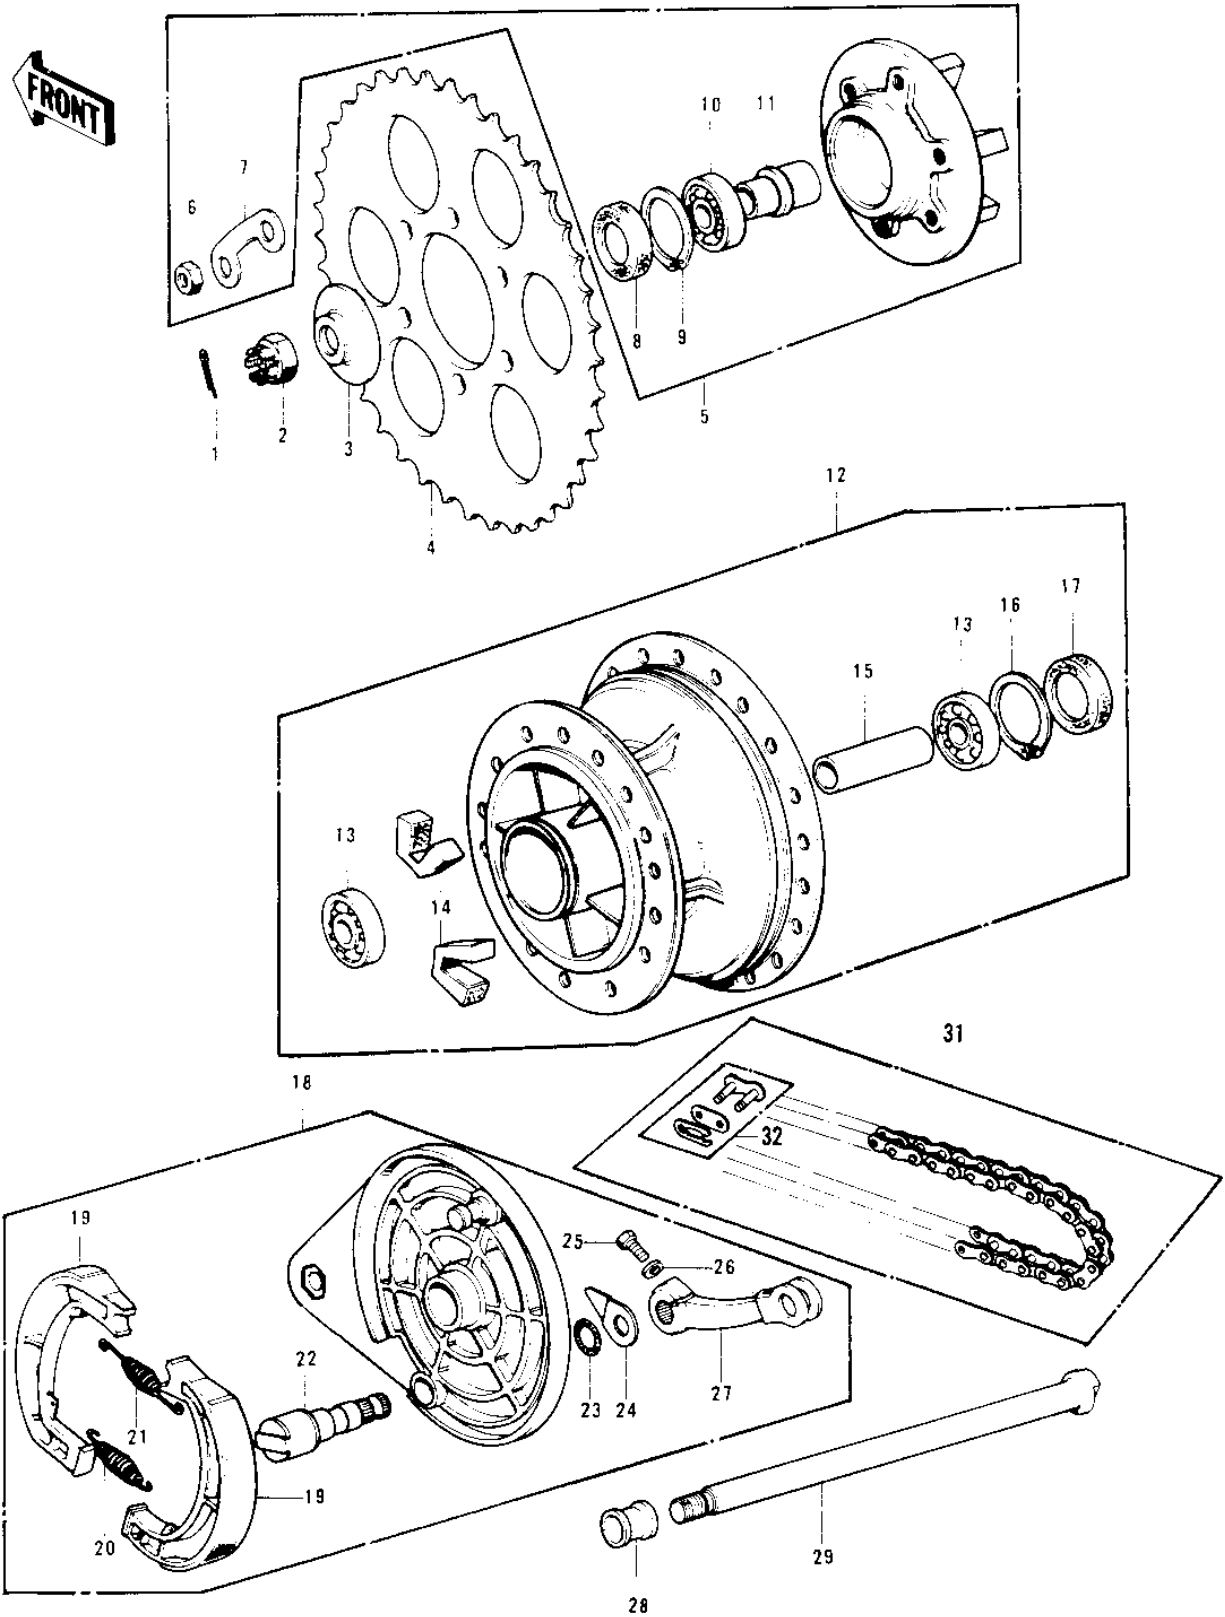

1979 KD125-A5 PARTS DIAGRAM

REAR HUB/BRAKE/CHAIN

1979 KD125-A5 PARTS LIST

REAR HUB/BRAKE/CHAIN

ITEM NAME	PART NUMBER	QUANTITY
PIN-COTTER,4.0X35 (Ref # 1)	550D4035	
NUT CASTLE 14MM (Ref # 2)	92103-006	
COLLAR,REAR AXLE,L.H (Ref # 3)	42032-048	
REAR SPROCKET.50T (Ref # 4)	42041-146	
REAR SPROCKET 47T (Ref # 4)	42041-136	
REAR SPROCKET,56T (Ref # 4)	42041-149	
REAR SPROCKET,54T (Ref # 4)	42041-147	
REAR SPROCKET,58T (Ref # 4)	42041-148	
COUPLING ASSY,RR HUB (Ref # 5)	42008-031	
COUPLING ASSY,RR HUB (Ref # 5)	42008-031	
NUT,8MM (Ref # 6)	311B0800	
WASHER,SPROCKET LOCK (Ref # 7)	92088-019	
OIL SEAL,RR HUB BRNG (Ref # 8)	92050-060	
CIRCLIP,42MM (Ref # 9)	92033-1041	
BEARING BALL #6004 (Ref # 10)	601B6004	
SLEEVE,RR HUB COUPLNG (Ref # 11)	42036-018	
DRUM ASY,RR BRK,BUFF (Ref # 12)	42005-046-80	
BEARING BALL #6202 (Ref # 13)	601B6202	
DAMPER,REAR HUB SHOCK (Ref # 14)	42014-023	
SPACER,RR HUB BEARING (Ref # 15)	42010-029	
CIRCLIP,35MM (Ref # 16)	481J3500	
OIL SEAL,TCY22358 (Ref # 17)	654A223508	
PANEL ASY,RR BK,BUFF (Ref # 18)	42006-044-80	
PANEL-ASY,RR BRK,BUFF (Ref # 18)	42006-072-80	
SHOE,BRAKE (Ref # 19)	42019-010	
SPRING,BRAKE SHOE (Ref # 20)	92081-1550	
SPRING,BRAKE SHOE (Ref # 21)	92081-1766	
CAM SHAFT,REAR BRAKE (Ref # 22)	42026-025	
"O" RING,11MM (Ref # 23)	92055-004	

1979 KD125-A5 PARTS LIST

REAR HUB/BRAKE/CHAIN

ITEM NAME	PART NUMBER	QUANTITY
INDICATOR,FR BRK PNL (Ref # 24)	41085-002	
BOLT 6X22 (Ref # 25)	112B0622	
WASHER PLAIN 6MM (Ref # 26)	410B0600	
LEVER,REAR BRAKE CAM (Ref # 27)	42029-030	
COLLAR,REAR AXLE,R.H (Ref # 28)	42032-047	
AXLE,REAR (Ref # 29)	42031-046	
STUD,8X17 (Ref # 30)	92004-1015	
DR CHAIN 428X118H (Ref # 31)	92057-030	
JOINT-CHAIN (Ref # 32)	92058-1015	