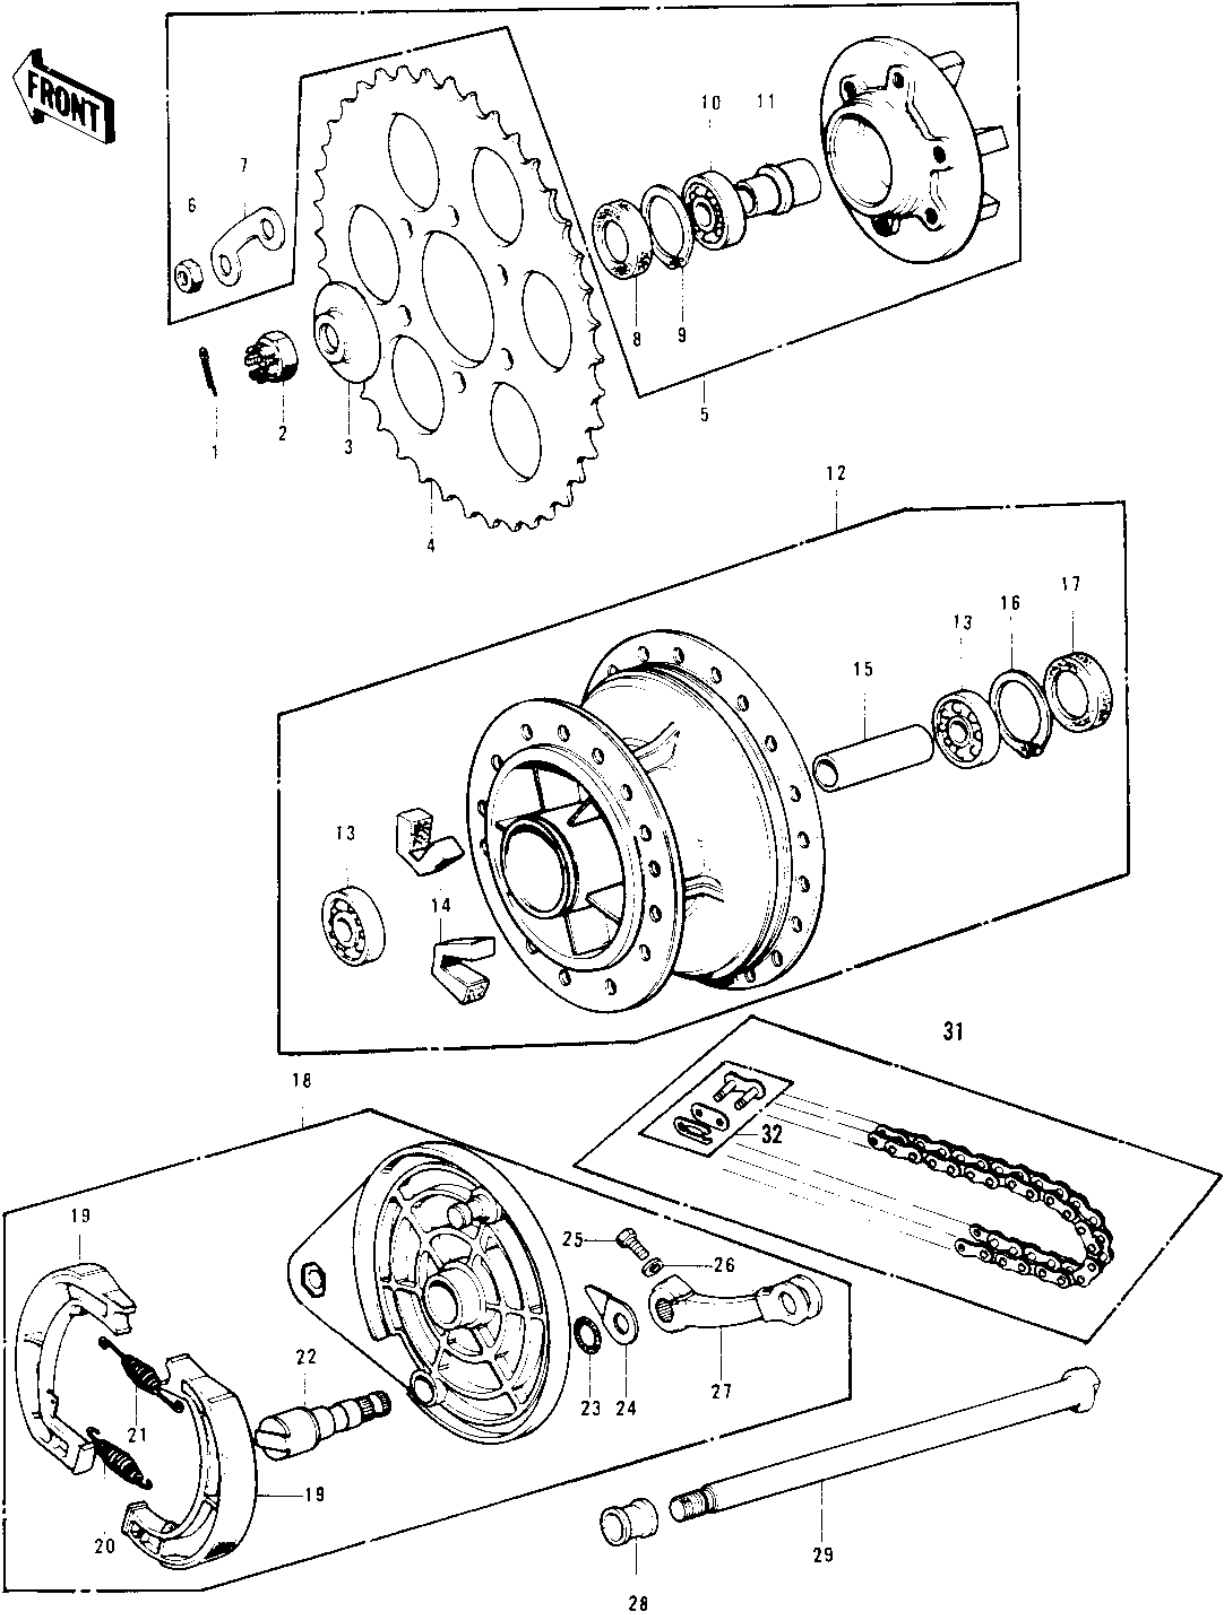

1979 KD125-A5 PARTS DIAGRAM

REAR HUB/BRAKE/CHAIN

1979 KD125-A5 PARTS LIST

REAR HUB/BRAKE/CHAIN

ITEM NAME	PART NUMBER	QUANTITY
PIN-COTTER,4.0X35 (Ref # 1)	550D4035	
NUT CASTLE 14MM (Ref # 2)	92103-006	
COLLAR,REAR AXLE,L.H (Ref # 3)	42032-048	
REAR SPROCKET.50T (Ref # 4)	42041-146	
REAR SPROCKET 47T (Ref # 4)	42041-136	
REAR SPROCKET,56T (Ref # 4)	42041-149	
REAR SPROCKET,54T (Ref # 4)	42041-147	
REAR SPROCKET,58T (Ref # 4)	42041-148	
COUPLING ASSY,RR HUB (Ref # 5)	42008-031	
COUPLING ASSY,RR HUB (Ref # 5)	42008-031	
NUT,8MM (Ref # 6)	311B0800	
WASHER,SPROCKET LOCK (Ref # 7)	92088-019	
OIL SEAL,RR HUB BRNG (Ref # 8)	92050-060	
CIRCLIP,42MM (Ref # 9)	92033-1041	
BEARING BALL #6004 (Ref # 10)	601B6004	
SLEEVE,RR HUB COUPLNG (Ref # 11)	42036-018	
DRUM ASY,RR BRK,BUFF (Ref # 12)	42005-046-80	
BEARING BALL #6202 (Ref # 13)	601B6202	
DAMPER,REAR HUB SHOCK (Ref # 14)	42014-023	
SPACER,RR HUB BEARING (Ref # 15)	42010-029	
CIRCLIP,35MM (Ref # 16)	481J3500	
OIL SEAL,TCY22358 (Ref # 17)	654A223508	
PANEL ASY,RR BK,BUFF (Ref # 18)	42006-044-80	
PANEL-ASY,RR BRK,BUFF (Ref # 18)	42006-072-80	
SHOE,BRAKE (Ref # 19)	42019-010	
SPRING,BRAKE SHOE (Ref # 20)	92081-1550	
SPRING,BRAKE SHOE (Ref # 21)	92081-1766	
CAM SHAFT,REAR BRAKE (Ref # 22)	42026-025	
"O" RING,11MM (Ref # 23)	92055-004	

1979 KD125-A5 PARTS LIST

REAR HUB/BRAKE/CHAIN

ITEM NAME	PART NUMBER	QUANTITY
INDICATOR,FR BRK PNL (Ref # 24)	41085-002	
BOLT 6X22 (Ref # 25)	112B0622	
WASHER PLAIN 6MM (Ref # 26)	410B0600	
LEVER,REAR BRAKE CAM (Ref # 27)	42029-030	
COLLAR,REAR AXLE,R.H (Ref # 28)	42032-047	
AXLE,REAR (Ref # 29)	42031-046	
STUD,8X17 (Ref # 30)	92004-1015	
DR CHAIN 428X118H (Ref # 31)	92057-030	
JOINT-CHAIN (Ref # 32)	92058-1015	