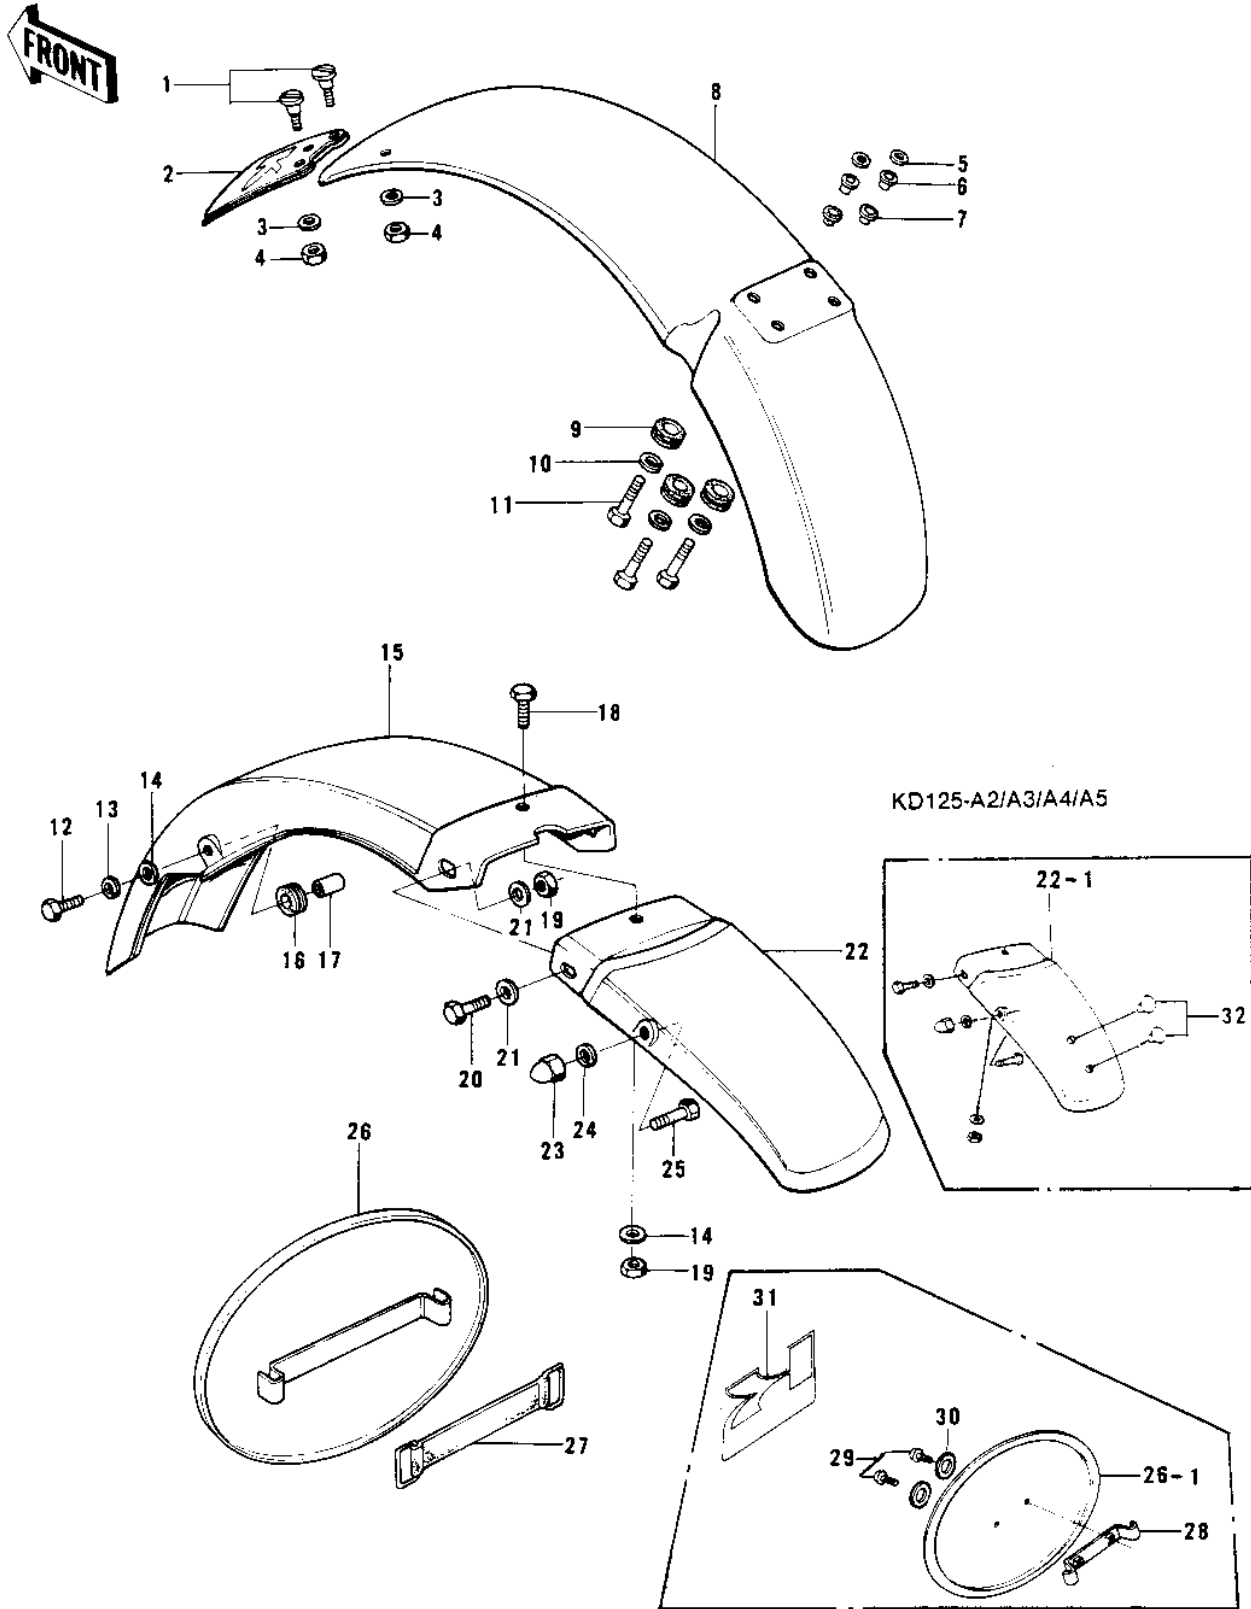

# 1976 KD125-A2 PARTS DIAGRAM

FENDERS/NUMBER PLATE

# 1976 KD125-A2 PARTS LIST

## FENDERS/NUMBER PLATE

ITEM NAME	PART NUMBER	QUANTITY
BOLT,5X12 (Ref # 1)	92001-134	3
FLAP,FRONT FENDER (Ref # 2)	35019-007	1
WASHER PLAIN 5MM (Ref # 3)	410B0500	3
NUT,5MM (Ref # 4)	311B0500	3
WASHER,PLAIN,7MM (Ref # 5)	92022-228	4
COLLAR (Ref # 6)	92027-194	4
DAMPER RUBBER (Ref # 7)	92075-103	4
FENDER-FR,SILVER (Ref # 8)	35004-086-1W	1
FENDER-FR,F.BLACK (Ref # 8)	35004-086-21	1
FENDER-FR,WHITE (Ref # 8)	35004-1001-6V	1
FENDER-FR,TANGERINE (Ref # 8)	35004-1001-6M	1
DAMPER RUBBER,RR FEND (Ref # 9)	92075-121	4
WASHER SPRING 6MM (Ref # 10)	461F0600	4
BOLT-UPSET (Ref # 11)	112G0625	4
BOLT-UPSET,6X16 (Ref # 12)	112G0616	2
WASHER SPRING 6MM (Ref # 13)	461F0600	2
WASHER 6.5X20X1.6T (Ref # 14)	92022-125	3
FENDER-RR (Ref # 15)	35022-100	1
DAMPER RUBBER (Ref # 16)	92075-105	2
COLLAR (Ref # 17)	92027-103	2
BOLT-UPSET (Ref # 18)	112G0614	1
NUT,LOCK 6MM (Ref # 19)	92017-014	3
BOLT, 6 X 18 (Ref # 20)	110B0618	2
WASHER PLAIN 6MM (Ref # 21)	411B0600	2
FENDER,REAR,M. SILVER (Ref # 22)	35022-120-1W	1
FENDER-RR,F.BLACK (Ref # 22-1)	35022-120-21	1
FENDER-RR,WHITE (Ref # 22-1)	35022-120-A7	1
FENDER-RR,TANGERINE (Ref # 22-1)	35022-120-B2	1
NUT FUEL TANK FRONT (Ref # 23)	92020-007	2

### FENDERS/NUMBER PLATE

ITEM NAME	PART NUMBER	QUANTITY
WASHER SPRING 8MM (Ref # 24)	461F0800	2
BOLT-SMALL-UPSET,8X18 (Ref # 25)	115G0818	2
PLATE,FRONT NUMBER (Ref # 26)	58029-025	1
PLATE,FRONT NUMBER (Ref # 26-1)	58029-026	1
BAND BATTERY (Ref # 27)	92072-006	1
BRACKET,NUMBER PLATE (Ref # 28)	58030-008	1
SCREW,6X10 (Ref # 29)	92009-1286	2
WASHER 6.5X20X1.6T (Ref # 30)	92022-125	2
EMBLEM,NUMBER PLATE (Ref # 31)	56018-236	1
PLUG REAR FENDER RUBB (Ref # 32)	92074-006	2