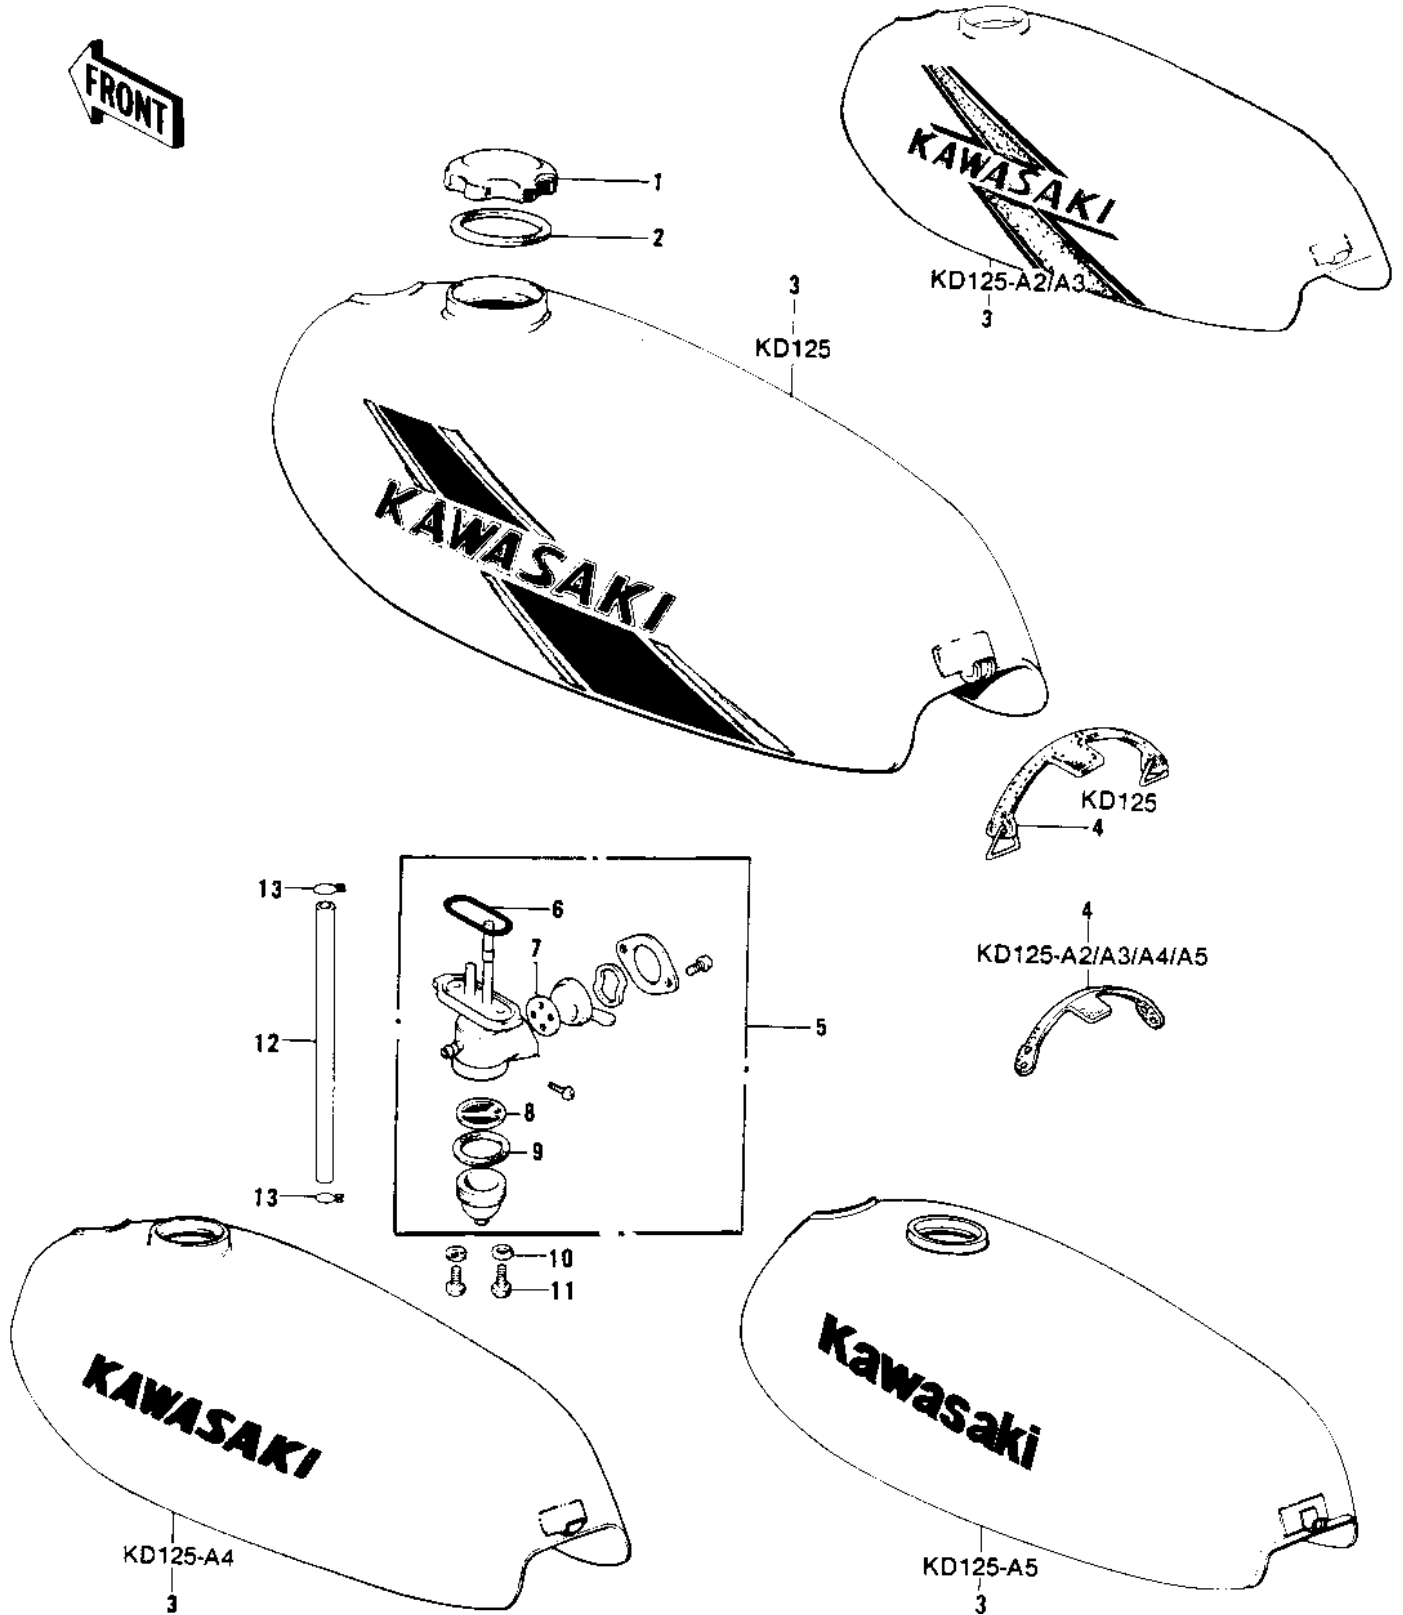

1976 KD125-A2 PARTS DIAGRAM

FUEL TANK

1976 KD125-A2 PARTS LIST

FUEL TANK

ITEM NAME	PART NUMBER	QUANTITY
CAP,FUEL TANK (Ref # 1)	51048-1013	1
CAP,FUEL TANK (Ref # 1)	51048-1013	1
GASKET,FUEL TANK CAP (Ref # 2)	51059-011	1
TANK-FUEL,SILVER (Ref # 3)	51001-101-4E	1
TANK-FUEL,SILVER (Ref # 3)	51001-101-4E	1
TANK-FUEL,QUICK SILVR (Ref # 3)	51001-120-4E	1
TANK-FUEL,LIME GREEN (Ref # 3)	51001-101-7F	1
TANK-FUEL,TANGERINE (Ref # 3)	51001-101-B2	1
BAND,FUEL TANK (Ref # 4)	92072-049	1
BAND,FUEL TANK (Ref # 4)	92072-075	1
TAP ASSY,FUEL (Ref # 5)	51023-1001	1
TAP ASSY,FUEL (Ref # 5)	51023-1001	1
TAP ASSY,FUEL (Ref # 5)	51023-1001	1
TAP ASSY,FUEL (Ref # 5)	51023-1001	1
"O" RING (Ref # 6)	51039-003	1
GASKET-FUEL COCK LEV (Ref # 7)	92065-094	1
STRAINER,FUEL (Ref # 8)	51038-008	1
GASKET FUEL COCK CUP (Ref # 9)	51037-011	1
WASHER-PLAIN (Ref # 10)	92022-183	2
BOLT-HEX HEAD,6X16 (Ref # 11)	92001-114	2
PIPE OIL TANK (Ref # 12)	92059-002	1
PIPE,FUEL (Ref # 12)	92059-093	1
CLAMP FUEL PIPE (Ref # 13)	92037-010	2