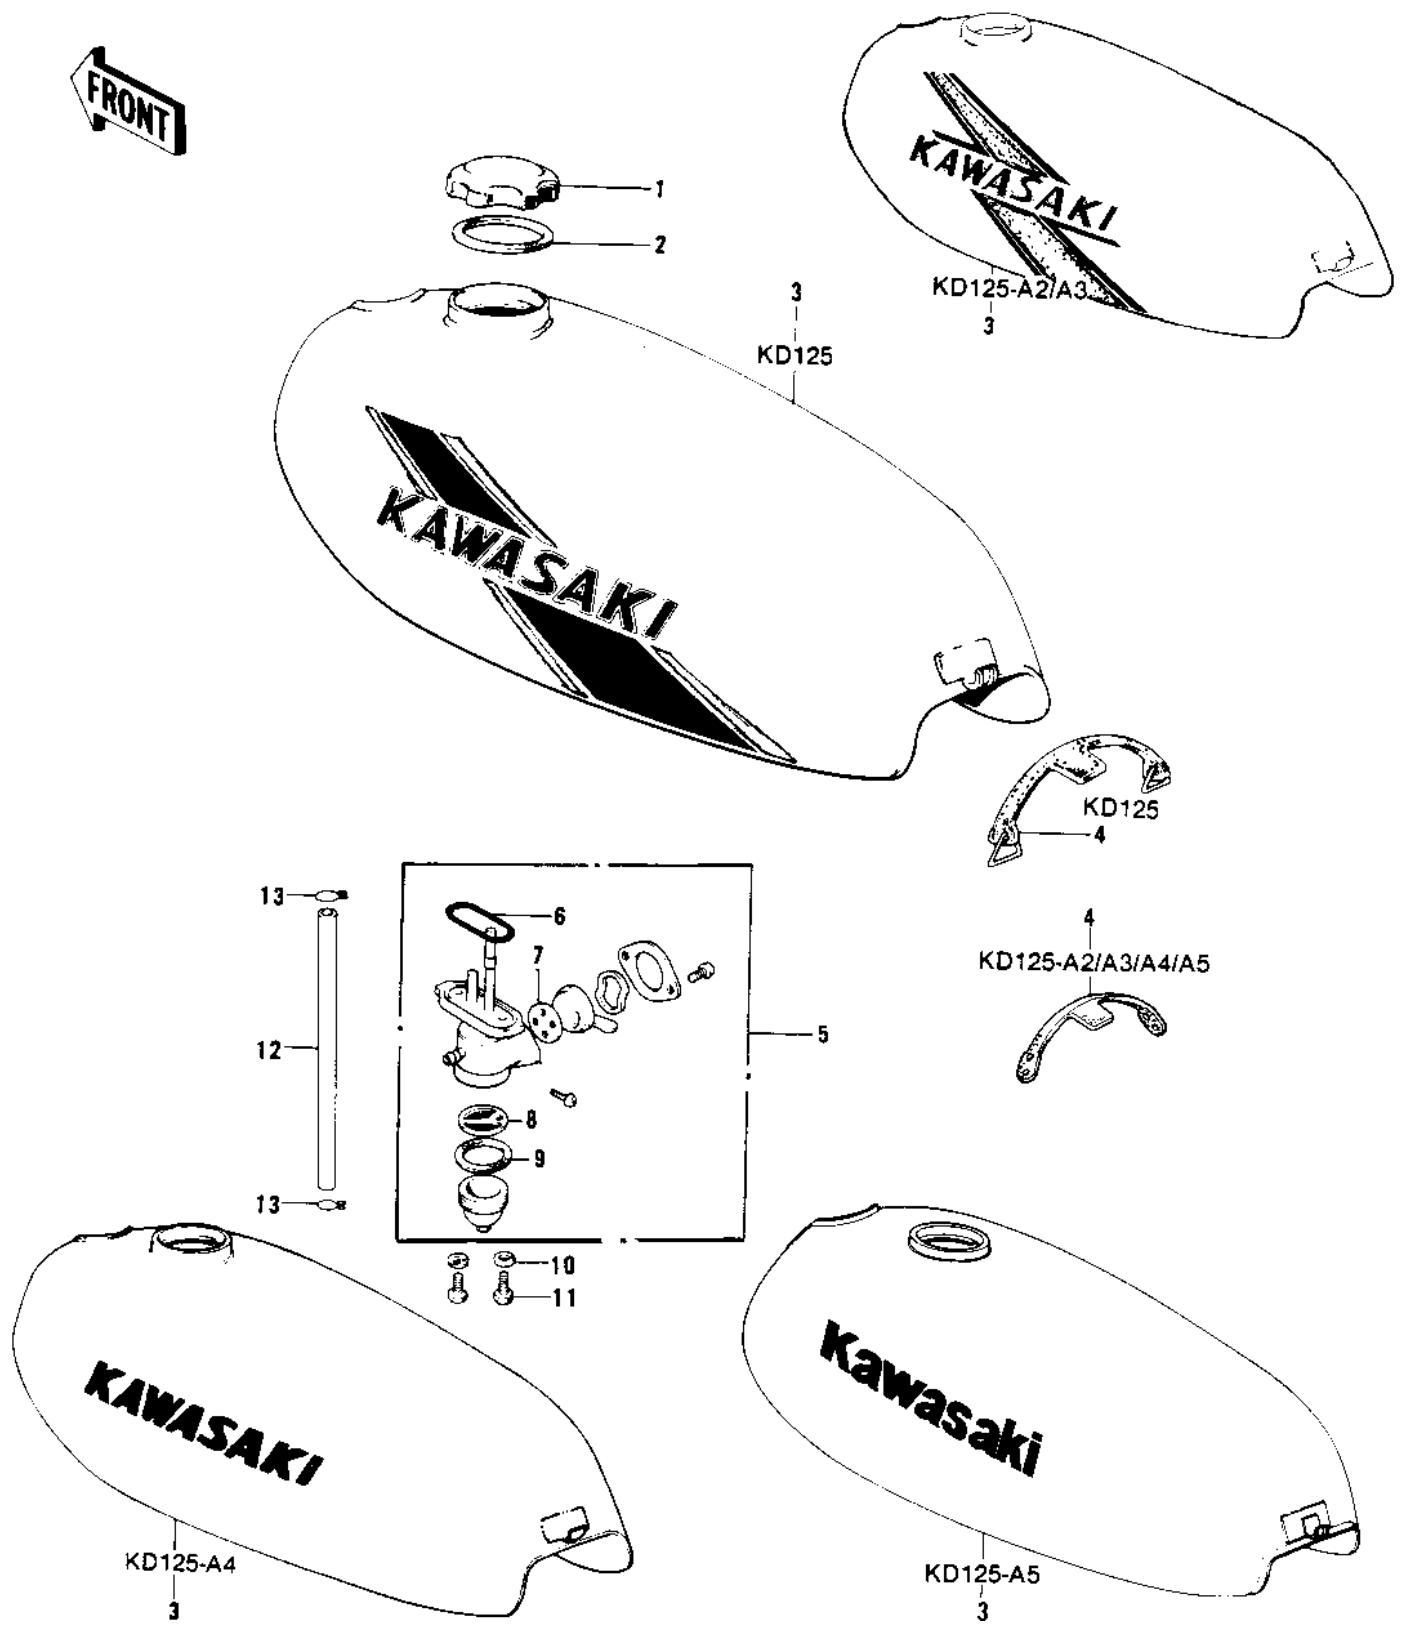

# 1979 KD125-A5 PARTS DIAGRAM

FUEL TANK

# 1979 KD125-A5 PARTS LIST

## FUEL TANK

ITEM NAME	PART NUMBER	QUANTITY
CAP,FUEL TANK (Ref # 1)	51048-1013	
CAP,FUEL TANK (Ref # 1)	51048-1013	
GASKET,FUEL TANK CAP (Ref # 2)	51059-011	
TANK-FUEL,SILVER (Ref # 3)	51001-101-4E	
TANK-FUEL,SILVER (Ref # 3)	51001-101-4E	
TANK-FUEL,QUICK SILVR (Ref # 3)	51001-120-4E	
TANK-FUEL,LIME GREEN (Ref # 3)	51001-101-7F	
TANK-FUEL,TANGERINE (Ref # 3)	51001-101-B2	
BAND,FUEL TANK (Ref # 4)	92072-049	
BAND,FUEL TANK (Ref # 4)	92072-075	
TAP ASSY,FUEL (Ref # 5)	51023-1001	
TAP ASSY,FUEL (Ref # 5)	51023-1001	
TAP ASSY,FUEL (Ref # 5)	51023-1001	
TAP ASSY,FUEL (Ref # 5)	51023-1001	
"O" RING (Ref # 6)	51039-003	
GASKET-FUEL COCK LEV (Ref # 7)	92065-094	
STRAINER,FUEL (Ref # 8)	51038-008	
GASKET FUEL COCK CUP (Ref # 9)	51037-011	
WASHER-PLAIN (Ref # 10)	92022-183	
BOLT-HEX HEAD,6X16 (Ref # 11)	92001-114	
PIPE OIL TANK (Ref # 12)	92059-002	
PIPE,FUEL (Ref # 12)	92059-093	
CLAMP FUEL PIPE (Ref # 13)	92037-010	