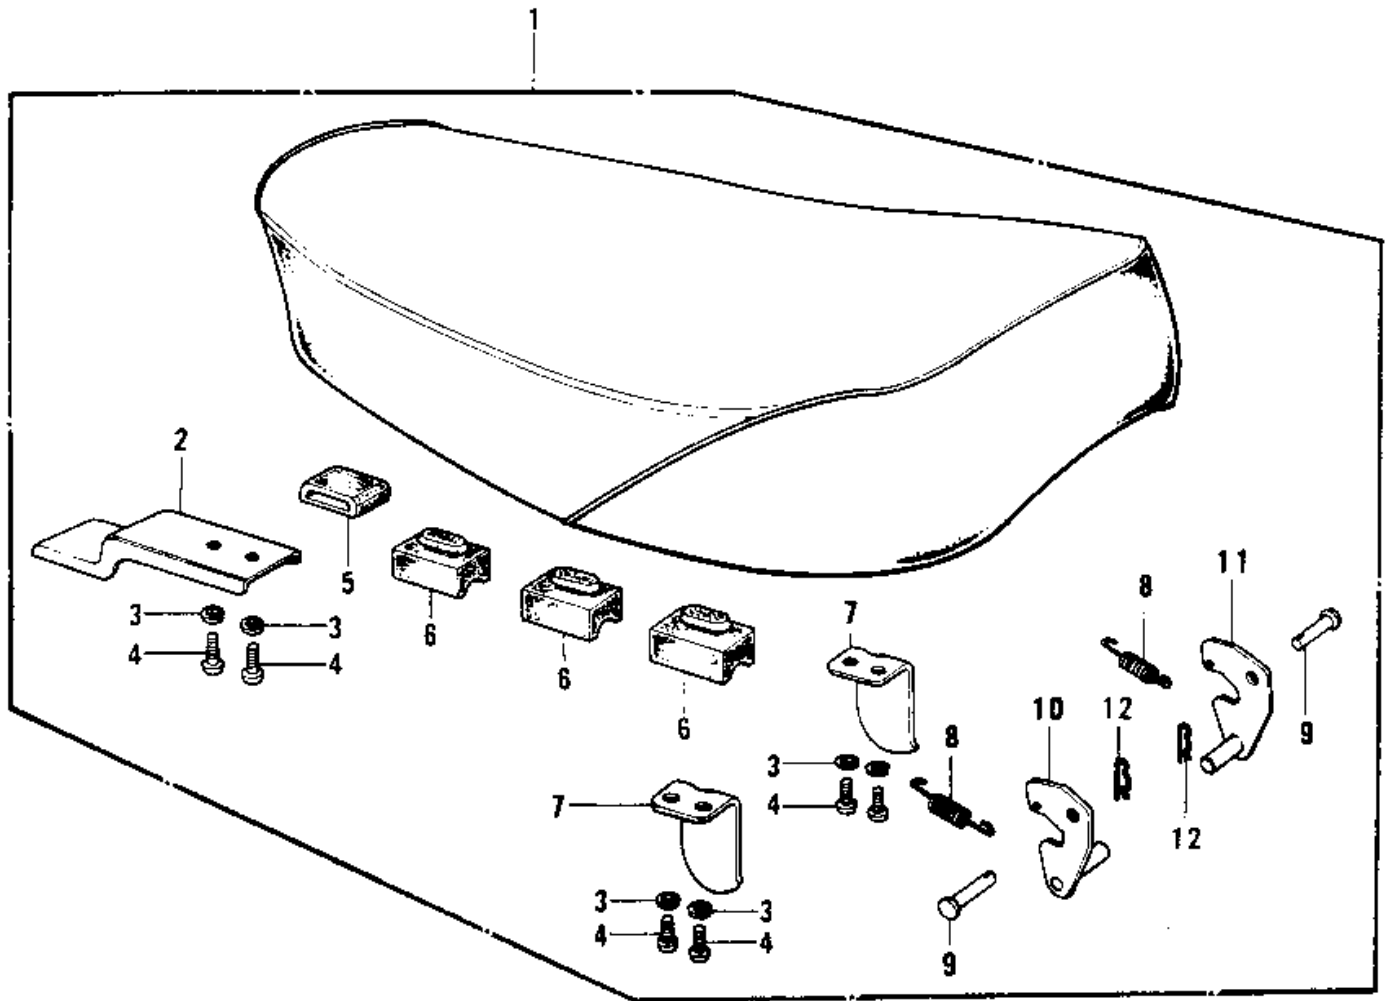

1979 KD125-A5 PARTS DIAGRAM

SEAT

1979 KD125-A5 PARTS LIST

SEAT

ITEM NAME	PART NUMBER	QUANTITY
SEAT ASSY (Ref # 1)	53002-067	
SEAT-ASSY,DUAL (Ref # 1)	53001-1036	
SEAT-ASSY,DUAL (Ref # 1)	53001-1036	
BRACKET,DUAL SEAT (Ref # 2)	53032-005	
WASHER SPRING 6MM (Ref # 3)	461F0600	
SCREW PAN HEAD 6X14 (Ref # 4)	220B0614	
DAMPER RUBBER,SEAT (Ref # 5)	92075-219	
DAMPER RUBBER,SEAT (Ref # 6)	92075-216	
STOPPER,SEAT (Ref # 7)	53059-001	
SPRING,HOOK (Ref # 8)	53012-013	
PIN DUAL SEAT PIVOT (Ref # 9)	53011-001	
HOOK,SEAT,L.H (Ref # 10)	53008-028	
HOOK,SEAT,R.H (Ref # 11)	53008-029	
COTTER PIN (Ref # 12)	92041-003	