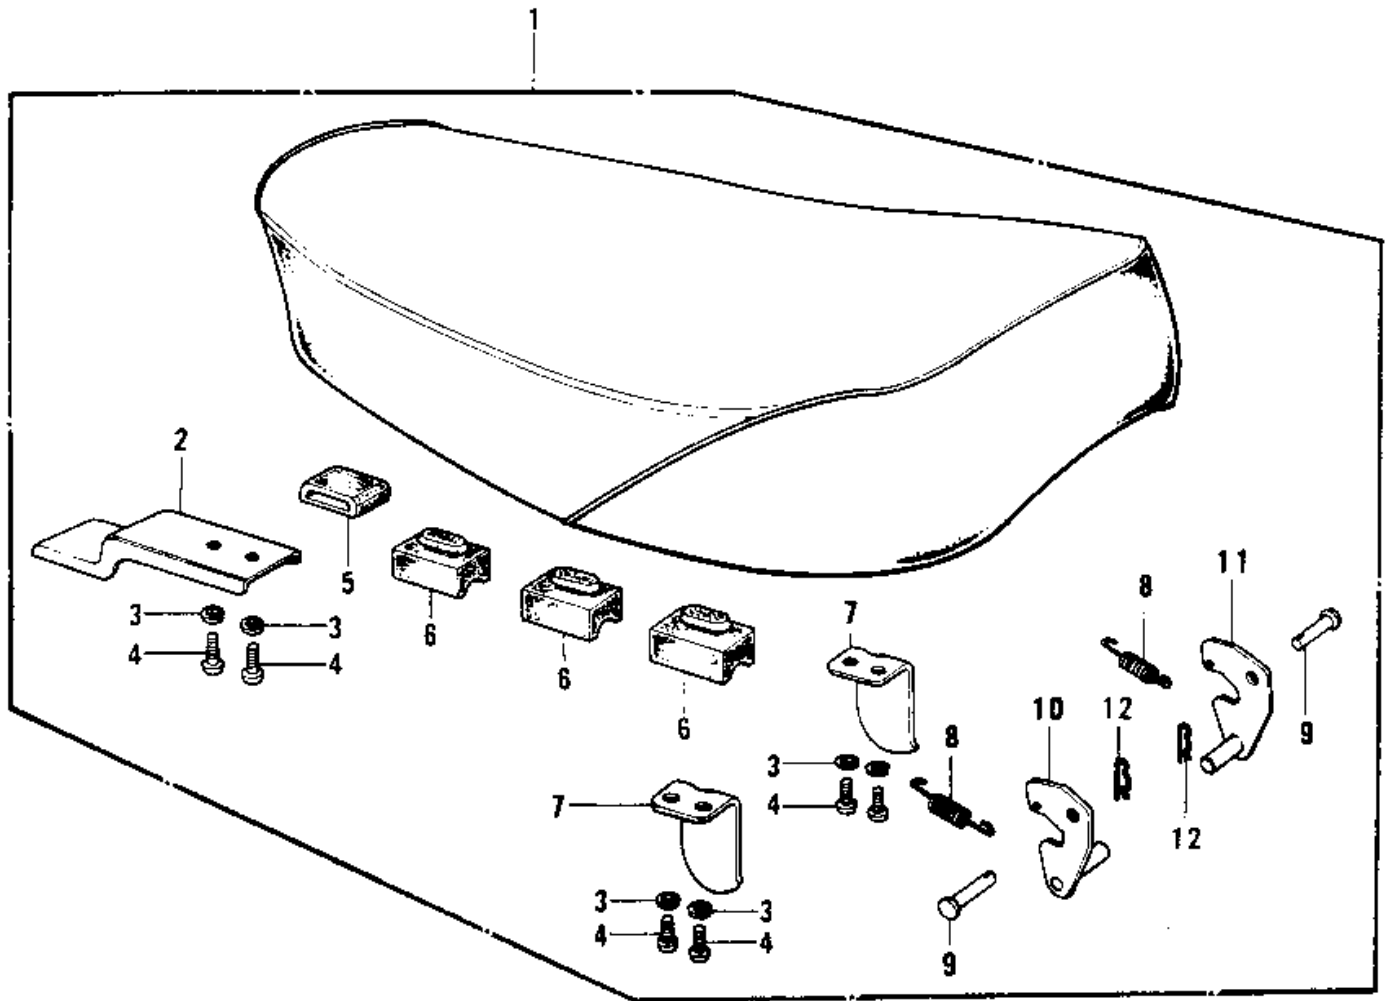

1979 KD125-A5 PARTS DIAGRAM

SEAT

1979 KD125-A5 PARTS LIST

SEAT

| ITEM NAME | PART NUMBER | QUANTITY |
|-------------------------------|-------------|----------|
| SEAT ASSY (Ref # 1) | 53002-067 | |
| SEAT-ASSY,DUAL (Ref # 1) | 53001-1036 | |
| SEAT-ASSY,DUAL (Ref # 1) | 53001-1036 | |
| BRACKET,DUAL SEAT (Ref # 2) | 53032-005 | |
| WASHER SPRING 6MM (Ref # 3) | 461F0600 | |
| SCREW PAN HEAD 6X14 (Ref # 4) | 220B0614 | |
| DAMPER RUBBER,SEAT (Ref # 5) | 92075-219 | |
| DAMPER RUBBER,SEAT (Ref # 6) | 92075-216 | |
| STOPPER,SEAT (Ref # 7) | 53059-001 | |
| SPRING,HOOK (Ref # 8) | 53012-013 | |
| PIN DUAL SEAT PIVOT (Ref # 9) | 53011-001 | |
| HOOK,SEAT,L.H (Ref # 10) | 53008-028 | |
| HOOK,SEAT,R.H (Ref # 11) | 53008-029 | |
| COTTER PIN (Ref # 12) | 92041-003 | |