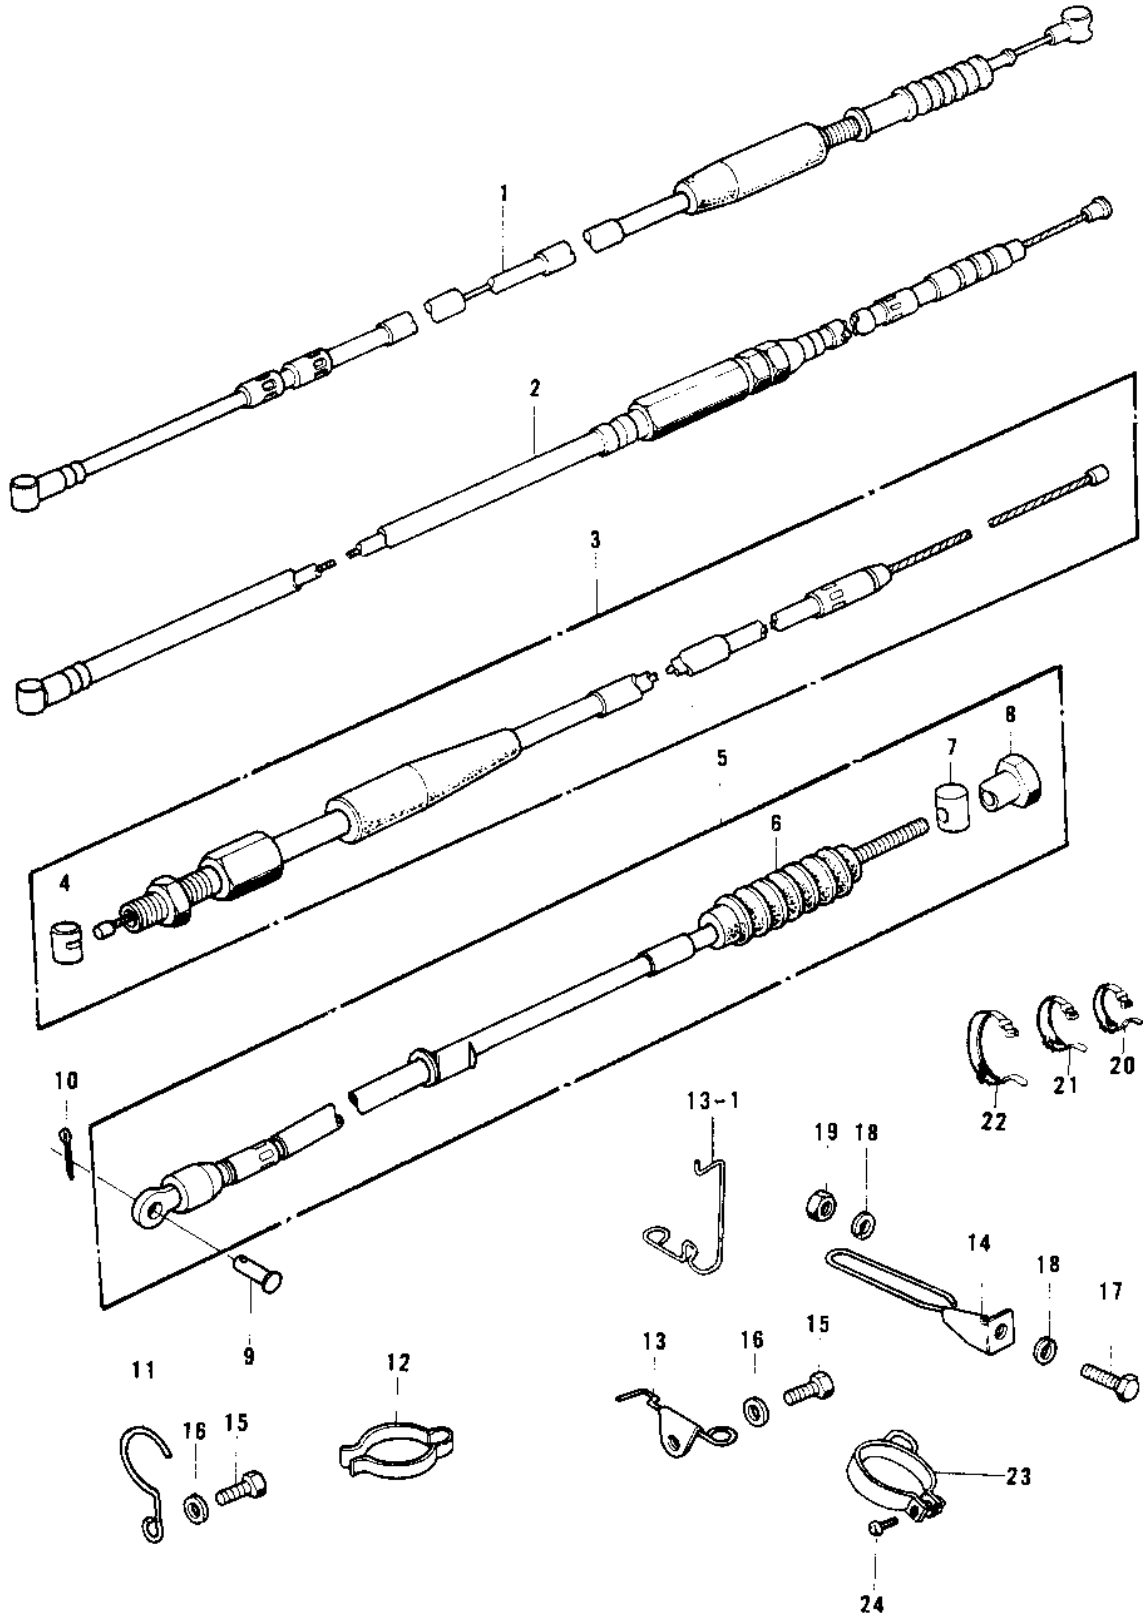

1976 KD125-A2 PARTS DIAGRAM

CABLES

1976 KD125-A2 PARTS LIST

CABLES

| ITEM NAME | PART NUMBER | QUANTITY |
|----------------------------------|-------------|----------|
| CABLE,FRONT BRAKE (Ref # 1) | 54005-079 | 1 |
| CABLE,CLUTCH (Ref # 2) | 54011-071 | 1 |
| CABLE,CONTROL (Ref # 3) | 54012-114 | 1 |
| PIECE,THROTTLE CABLE (Ref # 4) | 54013-001 | 1 |
| CABLE,REAR BRAKE (Ref # 5) | 54022-024 | 1 |
| DUST COVER-BRKE CABLE (Ref # 6) | 54009-007 | 1 |
| PIN BRAKE ROD (Ref # 7) | 92043-053 | 1 |
| NUT-BRAKE CABLE ADJST (Ref # 8) | 92015-041 | 1 |
| PIN RR BRAKE CABLE (Ref # 9) | 92043-107 | 1 |
| PIN COTTER 2.0X15 (Ref # 10) | 550D2015 | 1 |
| CLAMP,CABLE (Ref # 11) | 92037-092 | 1 |
| CLAMP,CABLE (Ref # 12) | 92037-093 | 1 |
| CLAMP,CABLE (Ref # 13) | 92037-176 | 1 |
| CLAMP,CABLE (Ref # 13-1) | 92037-176 | 1 |
| GUIDE,CABLE (Ref # 14) | 54030-011 | 1 |
| BOLT,6X10 (Ref # 15) | 112G0610 | 2 |
| BOLT-UPSET,6X12 (Ref # 15) | 112G0612 | 2 |
| WASHER 6.5X20X1.6T (Ref # 16) | 92022-125 | 2 |
| WASHER PLAIN 6MM (Ref # 16) | 411B0600 | 2 |
| BOLT-UPSET,6X12 (Ref # 17) | 112G0612 | 1 |
| WASHER SPRING 6MM (Ref # 18) | 461F0600 | 2 |
| NUT 6MM (Ref # 19) | 311B0600 | 1 |
| BAND,SHORT (Ref # 20) | 92072-030 | 2 |
| BAND,SHORT (Ref # 20) | 92072-030 | 3 |
| BAND,WIRING HARNESS (Ref # 21) | 92072-056 | 4 |
| BAND,WIRING HARNESS (Ref # 21) | 92072-056 | 2 |
| BAND,LONG (Ref # 22) | 92072-032 | 1 |
| CLAMP,FRONT BRK CABLE (Ref # 23) | 92037-197 | 1 |
| SCREW PAN HEAD 6X20 (Ref # 24) | 220B0620 | 1 |