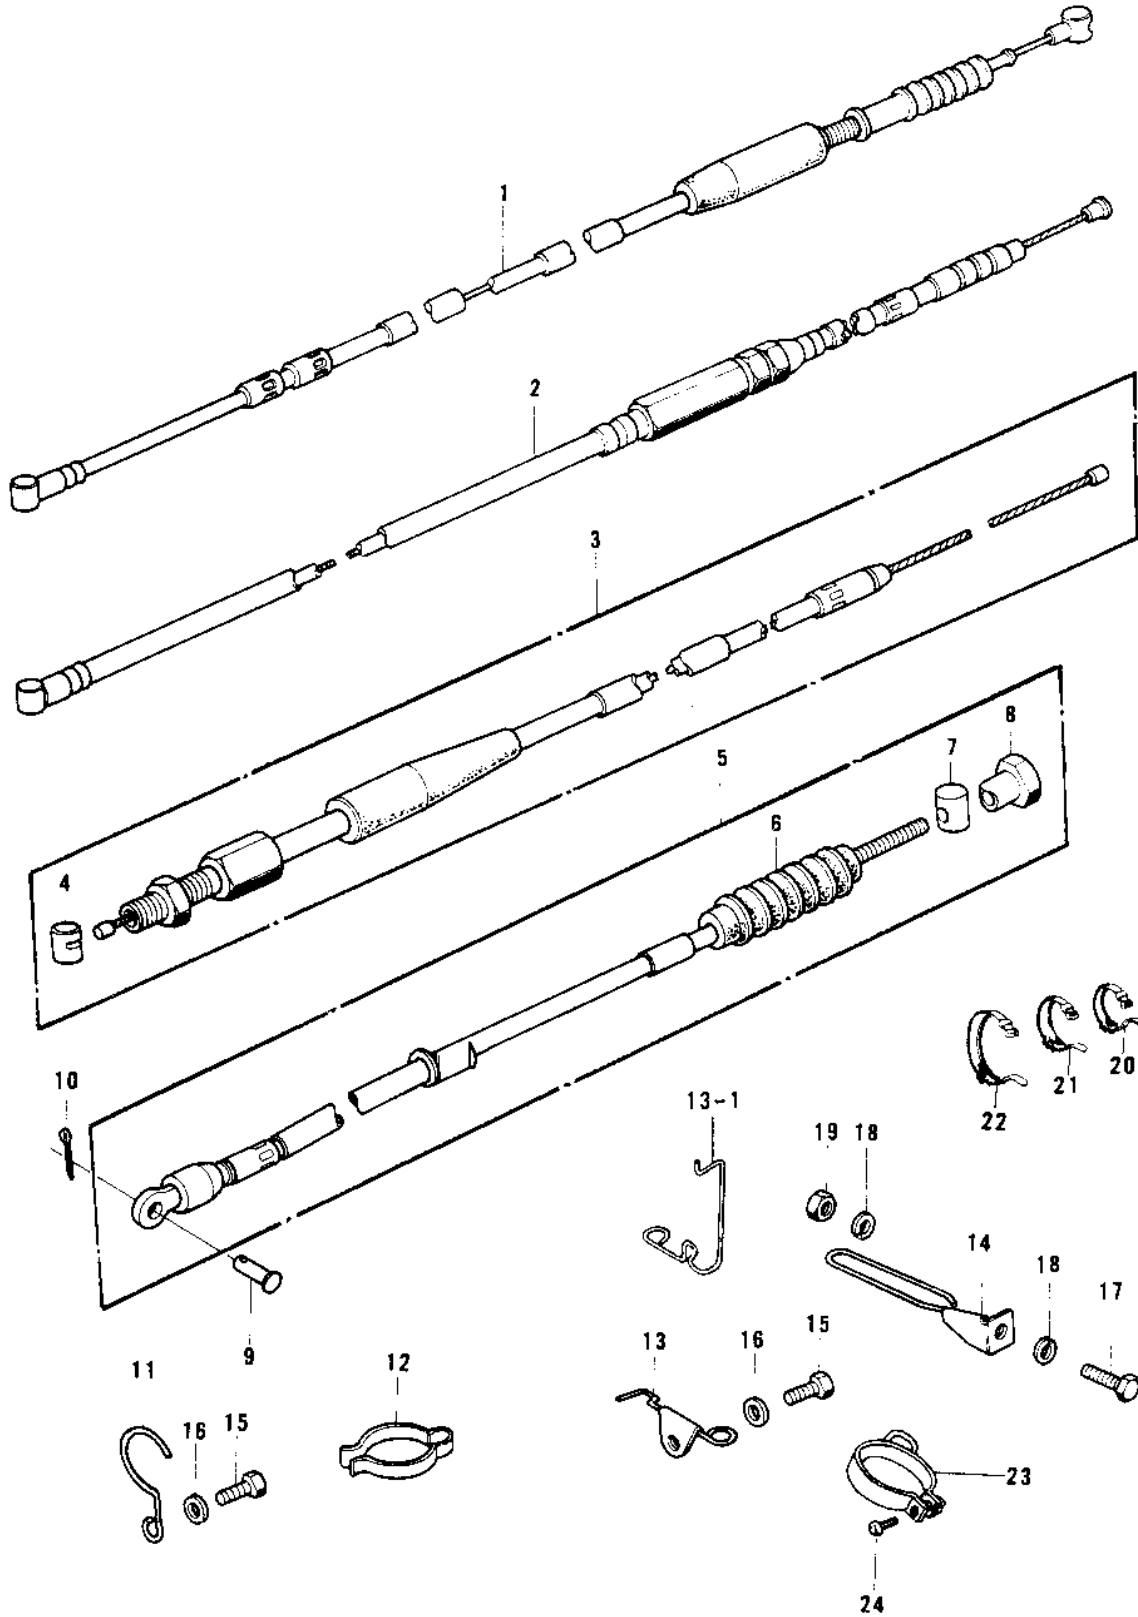

# 1977 KD125-A3 PARTS DIAGRAM

## CABLES

# 1977 KD125-A3 PARTS LIST

## CABLES

ITEM NAME	PART NUMBER	QUANTITY
CABLE,FRONT BRAKE (Ref # 1)	54005-079	
CABLE,CLUTCH (Ref # 2)	54011-071	
CABLE,CONTROL (Ref # 3)	54012-114	
PIECE,THROTTLE CABLE (Ref # 4)	54013-001	
CABLE,REAR BRAKE (Ref # 5)	54022-024	
DUST COVER-BRKE CABLE (Ref # 6)	54009-007	
PIN BRAKE ROD (Ref # 7)	92043-053	
NUT-BRAKE CABLE ADJST (Ref # 8)	92015-041	
PIN RR BRAKE CABLE (Ref # 9)	92043-107	
PIN COTTER 2.0X15 (Ref # 10)	550D2015	
CLAMP,CABLE (Ref # 11)	92037-092	
CLAMP,CABLE (Ref # 12)	92037-093	
CLAMP,CABLE (Ref # 13)	92037-176	
CLAMP,CABLE (Ref # 13-1)	92037-176	
GUIDE,CABLE (Ref # 14)	54030-011	
BOLT,6X10 (Ref # 15)	112G0610	
BOLT-UPSET,6X12 (Ref # 15)	112G0612	
WASHER 6.5X20X1.6T (Ref # 16)	92022-125	
WASHER PLAIN 6MM (Ref # 16)	411B0600	
BOLT-UPSET,6X12 (Ref # 17)	112G0612	
WASHER SPRING 6MM (Ref # 18)	461F0600	
NUT 6MM (Ref # 19)	311B0600	
BAND,SHORT (Ref # 20)	92072-030	
BAND,SHORT (Ref # 20)	92072-030	
BAND,WIRING HARNESS (Ref # 21)	92072-056	
BAND,WIRING HARNESS (Ref # 21)	92072-056	
BAND,LONG (Ref # 22)	92072-032	
CLAMP,FRONT BRK CABLE (Ref # 23)	92037-197	
SCREW PAN HEAD 6X20 (Ref # 24)	220B0620	