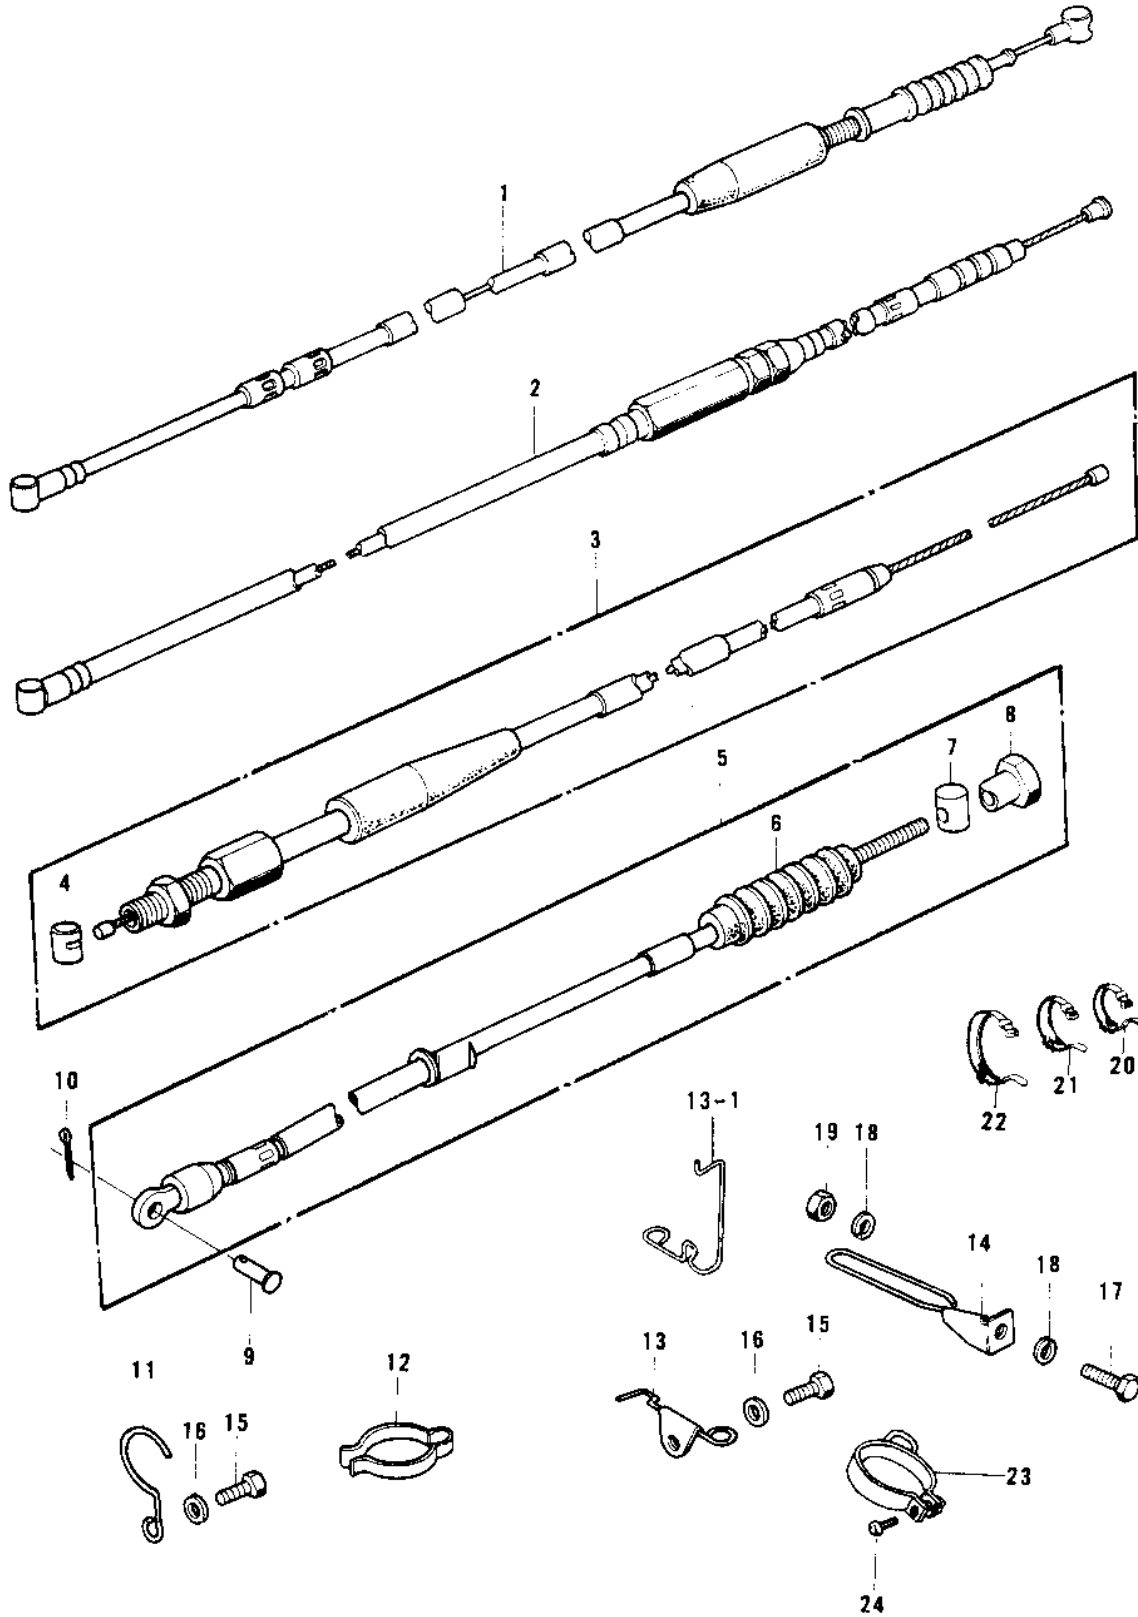

# 1979 KD125-A5 PARTS DIAGRAM

## CABLES

# 1979 KD125-A5 PARTS LIST

## CABLES

ITEM NAME	PART NUMBER	QUANTITY
CABLE,FRONT BRAKE (Ref # 1)	54005-079	
CABLE,CLUTCH (Ref # 2)	54011-071	
CABLE,CONTROL (Ref # 3)	54012-114	
PIECE,THROTTLE CABLE (Ref # 4)	54013-001	
CABLE,REAR BRAKE (Ref # 5)	54022-024	
DUST COVER-BRKE CABLE (Ref # 6)	54009-007	
PIN BRAKE ROD (Ref # 7)	92043-053	
NUT-BRAKE CABLE ADJST (Ref # 8)	92015-041	
PIN RR BRAKE CABLE (Ref # 9)	92043-107	
PIN COTTER 2.0X15 (Ref # 10)	550D2015	
CLAMP,CABLE (Ref # 11)	92037-092	
CLAMP,CABLE (Ref # 12)	92037-093	
CLAMP,CABLE (Ref # 13)	92037-176	
CLAMP,CABLE (Ref # 13-1)	92037-176	
GUIDE,CABLE (Ref # 14)	54030-011	
BOLT,6X10 (Ref # 15)	112G0610	
BOLT-UPSET,6X12 (Ref # 15)	112G0612	
WASHER 6.5X20X1.6T (Ref # 16)	92022-125	
WASHER PLAIN 6MM (Ref # 16)	411B0600	
BOLT-UPSET,6X12 (Ref # 17)	112G0612	
WASHER SPRING 6MM (Ref # 18)	461F0600	
NUT 6MM (Ref # 19)	311B0600	
BAND,SHORT (Ref # 20)	92072-030	
BAND,SHORT (Ref # 20)	92072-030	
BAND,WIRING HARNESS (Ref # 21)	92072-056	
BAND,WIRING HARNESS (Ref # 21)	92072-056	
BAND,LONG (Ref # 22)	92072-032	
CLAMP,FRONT BRK CABLE (Ref # 23)	92037-197	
SCREW PAN HEAD 6X20 (Ref # 24)	220B0620	