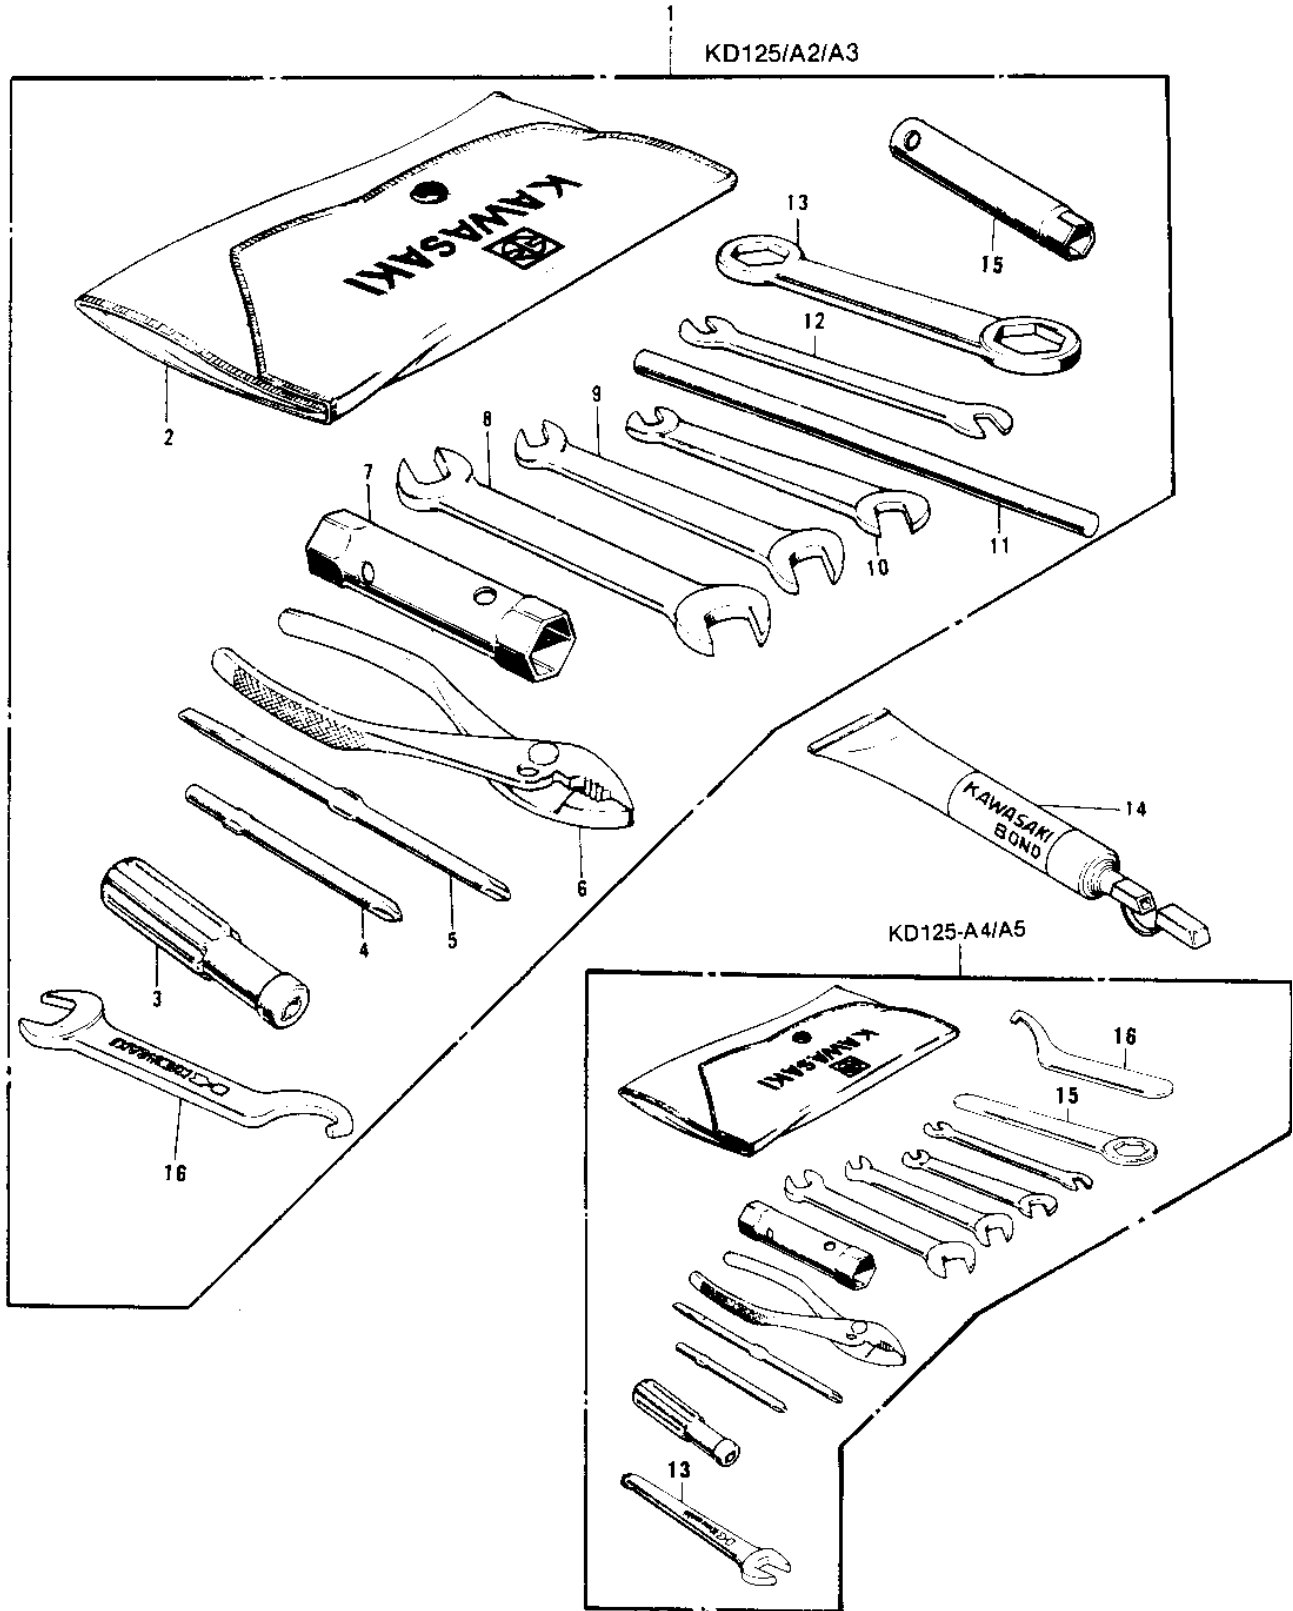

1976 KD125-A2 PARTS DIAGRAM

OWNER TOOLS

1976 KD125-A2 PARTS LIST

OWNER TOOLS

ITEM NAME	PART NUMBER	QUANTITY
56007-048 (Canada) (Ref # 1)	56007-041	1
56007-1001 (Canada) (Ref # 1)	56007-056	1
TOOL KIT (Canada) (Ref # 1)	56007-1001	1
BAG,TOOL (Ref # 2)	56008-008	1
92106-1001 (Canada) (Ref # 3)	92106-002	1
SCREW DRIVER #3 PHLIP (Ref # 4)	92107-005	1
TOOL-DRIVER (Ref # 5)	92107-1052	1
92112-003 (Canada) (Ref # 6)	92112-005	1
WRENCH,BOX,17X21 (Ref # 7)	92110-012	1
TOOL-WRENCH,OPEN END, (Ref # 8)	92110-1153	1
WRENCH,OPEN END,12X13 (Ref # 9)	92126-002	1
WRENCH,OPEN,8X10 (Ref # 10)	92126-001	1
BAR,SPARK PLUG WRENCH (Ref # 11)	92111-005	1
92111-005 (Canada) (Ref # 11)	92111-007	1
TIGHTENER,SPOKE (Ref # 12)	92108-011	1
92110-1022 (Canada) (Ref # 13)	92108-009	1
92110-1150 (Canada) (Ref # 13)	92110-1003	1
LIQUID GASKET (Ref # 14)	92104-002	1
WRENCH BOX 10MM (Ref # 15)	92110-007	1
WRENCH,OPEN END,19M/M (Ref # 15)	92110-1004	1
WRENCH,HOOK,19M/M (Ref # 16)	92126-013	1
92110-1035 (Canada) (Ref # 16)	92110-1006	1