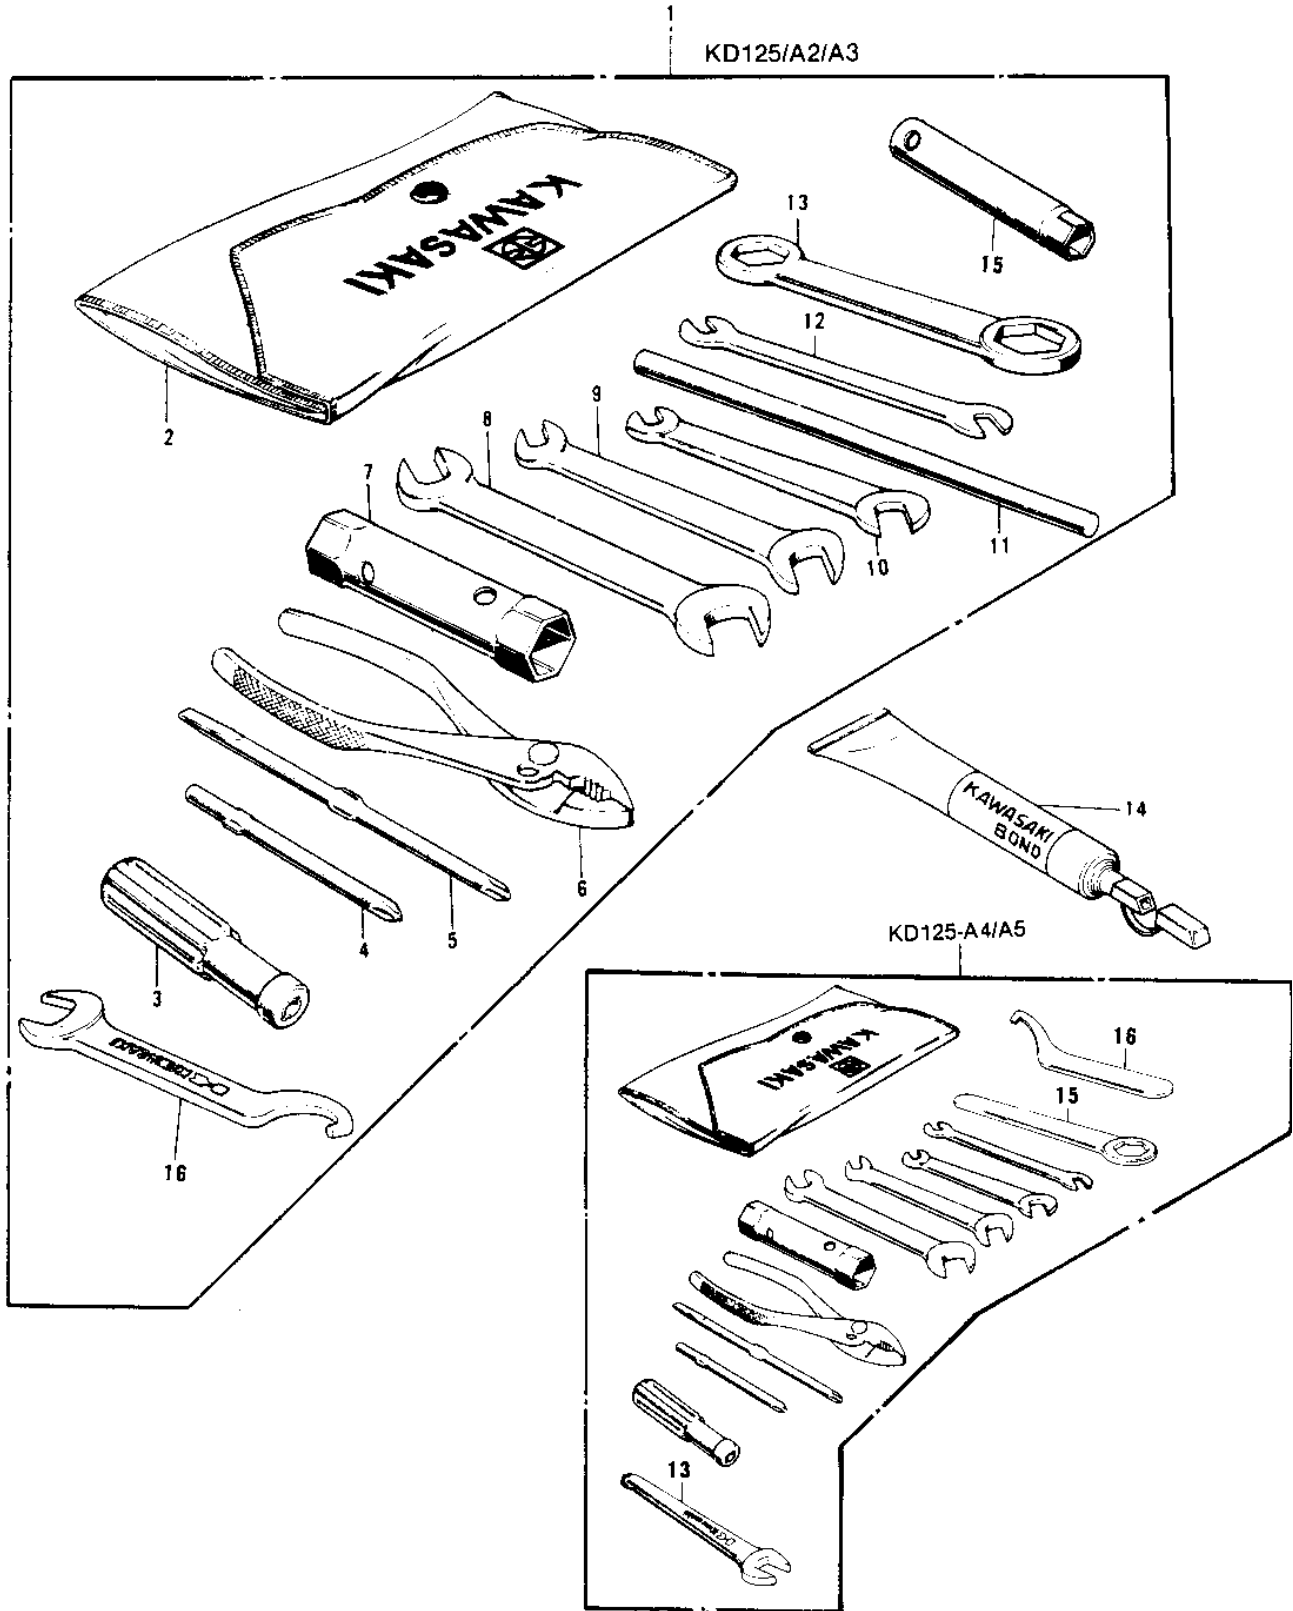

# 1979 KD125-A5 PARTS DIAGRAM

OWNER TOOLS

## 1979 KD125-A5 PARTS LIST

### OWNER TOOLS

ITEM NAME	PART NUMBER	QUANTITY
56007-048 (Canada) (Ref # 1)	56007-041	
56007-1001 (Canada) (Ref # 1)	56007-056	
TOOL KIT (Canada) (Ref # 1)	56007-1001	
BAG,TOOL (Ref # 2)	56008-008	
92106-1001 (Canada) (Ref # 3)	92106-002	
SCREW DRIVER #3 PHLIP (Ref # 4)	92107-005	
TOOL-DRIVER (Ref # 5)	92107-1052	
92112-003 (Canada) (Ref # 6)	92112-005	
WRENCH,BOX,17X21 (Ref # 7)	92110-012	
TOOL-WRENCH,OPEN END, (Ref # 8)	92110-1153	
WRENCH,OPEN END,12X13 (Ref # 9)	92126-002	
WRENCH,OPEN,8X10 (Ref # 10)	92126-001	
BAR,SPARK PLUG WRENCH (Ref # 11)	92111-005	
92111-005 (Canada) (Ref # 11)	92111-007	
TIGHTENER,SPOKE (Ref # 12)	92108-011	
92110-1022 (Canada) (Ref # 13)	92108-009	
92110-1150 (Canada) (Ref # 13)	92110-1003	
LIQUID GASKET (Ref # 14)	92104-002	
WRENCH BOX 10MM (Ref # 15)	92110-007	
WRENCH,OPEN END,19M/M (Ref # 15)	92110-1004	
WRENCH,HOOK,19M/M (Ref # 16)	92126-013	
92110-1035 (Canada) (Ref # 16)	92110-1006	