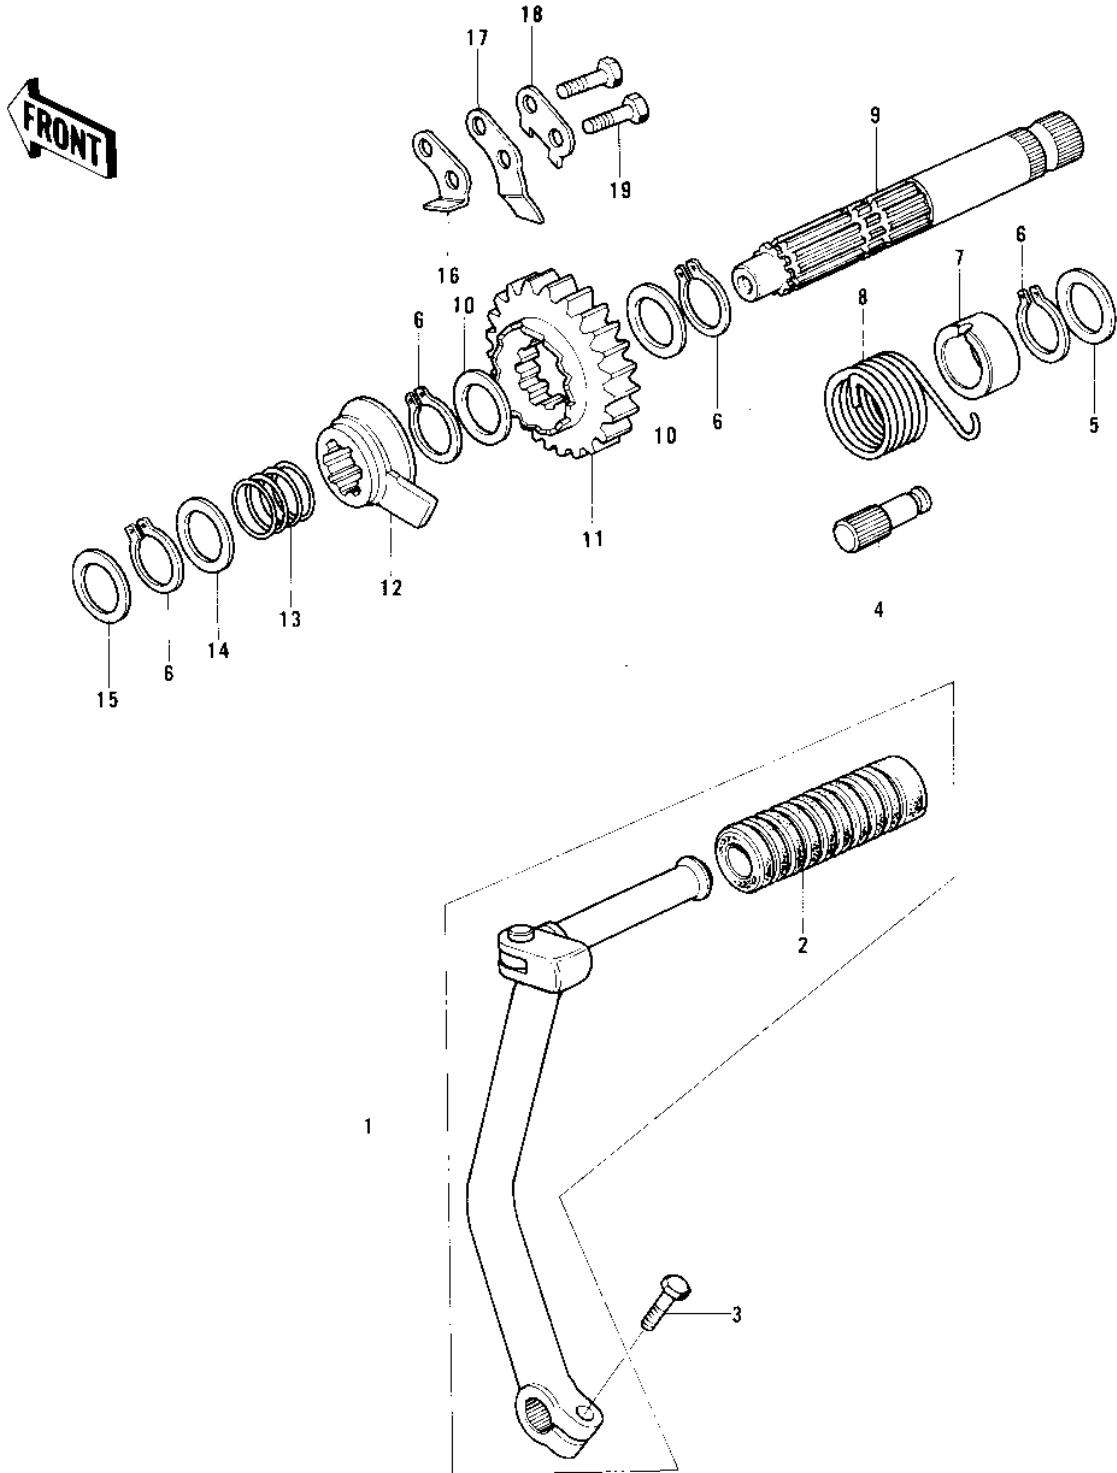

1974 KS125 PARTS DIAGRAM

KICKSTARTER MECHANISM (74-75)

1974 KS125 PARTS LIST

KICKSTARTER MECHANISM ('74-'75)

ITEM NAME	PART NUMBER	QUANTITY
PEDAL,KICKSTARTER (Ref # 1)	13064-019	1
RUBBER KICK PEDAL (Ref # 2)	13063-002	1
BOLT-SMALL-UPSET 8X25 (Ref # 3)	115G0825	1
PIN (Ref # 4)	92043-102	1
WASHER,PLAIN (Ref # 5)	92022-268	1
CIRCLIP 16MM (Ref # 6)	480J1600	4
GUIDE,KICKSPRING (Ref # 7)	13070-008	1
SPRING,KICKSTARTER (Ref # 8)	92082-005	1
SHAFT,KICKSTARTER (Ref # 9)	13066-1012	1
WASHER,PLAIN (Ref # 10)	92022-315	2
KICK GEAR&RATCHET ASY (Ref # 11)	13250-001	1
GEAR,KICKSTARTER (Ref # 11)	13068-032	1
KICK GEAR&RATCHET ASY (Ref # 12)	13250-001	1
RATCHET,KL250-D2 (Ref # 12)	13078-1052	1
SPRING,RATCHET (Ref # 13)	92081-122	1
WASHER-THRUST (Ref # 14)	92022-197	1
WASHER,PLAIN (Ref # 14)	92022-315	1
WASHER,PLAIN (Ref # 15)	92022-269	1
STOPPER,KICKSTARTER (Ref # 16)	32085-1061	1
GUIDE,KICKSTARTER (Ref # 17)	13206-010	1
WASHER,LOCK (Ref # 18)	92024-054	1
BOLT-UPSET (Ref # 19)	112G0618	2