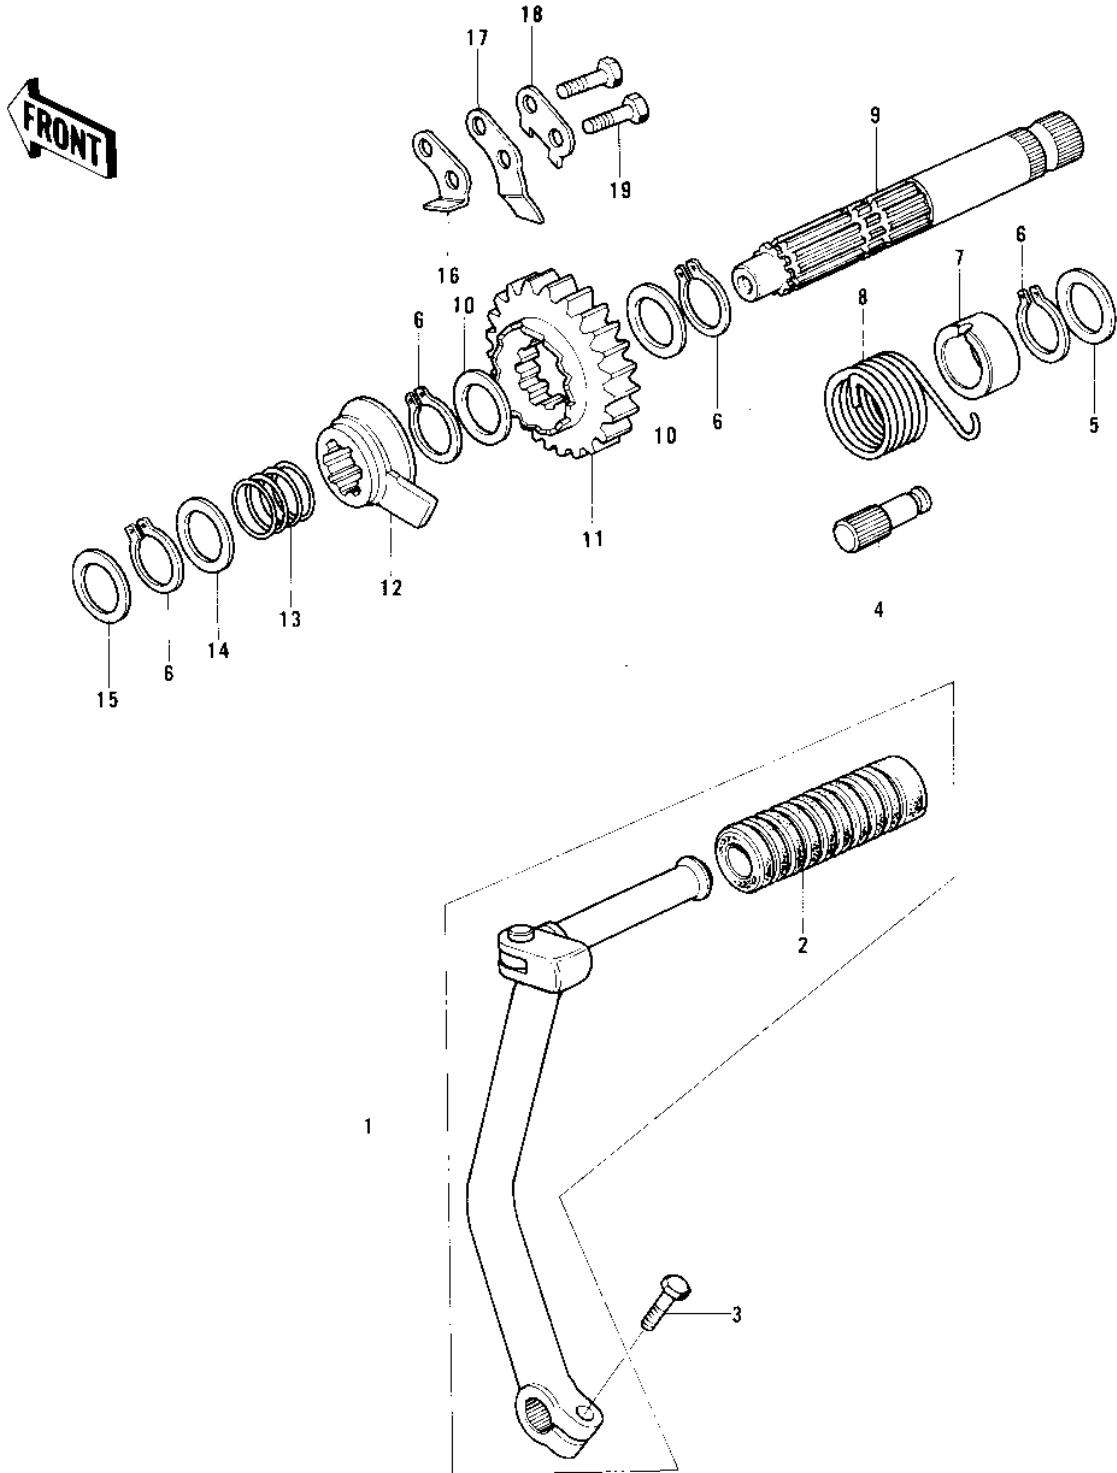

# 1975 KS125-A PARTS DIAGRAM

KICKSTARTER MECHANISM (74-75)

# 1975 KS125-A PARTS LIST

## KICKSTARTER MECHANISM ('74-'75)

ITEM NAME	PART NUMBER	QUANTITY
PEDAL,KICKSTARTER (Ref # 1)	13064-019	1
RUBBER KICK PEDAL (Ref # 2)	13063-002	1
BOLT-SMALL-UPSET 8X25 (Ref # 3)	115G0825	1
PIN (Ref # 4)	92043-102	1
WASHER,PLAIN (Ref # 5)	92022-268	1
CIRCLIP 16MM (Ref # 6)	480J1600	4
GUIDE,KICKSPRING (Ref # 7)	13070-008	1
SPRING,KICKSTARTER (Ref # 8)	92082-005	1
SHAFT,KICKSTARTER (Ref # 9)	13066-1012	1
WASHER,PLAIN (Ref # 10)	92022-315	2
KICK GEAR&RATCHET ASY (Ref # 11)	13250-001	1
GEAR,KICKSTARTER (Ref # 11)	13068-032	1
KICK GEAR&RATCHET ASY (Ref # 12)	13250-001	1
RATCHET,KL250-D2 (Ref # 12)	13078-1052	1
SPRING,RATCHET (Ref # 13)	92081-122	1
WASHER-THRUST (Ref # 14)	92022-197	1
WASHER,PLAIN (Ref # 14)	92022-315	1
WASHER,PLAIN (Ref # 15)	92022-269	1
STOPPER,KICKSTARTER (Ref # 16)	32085-1061	1
GUIDE,KICKSTARTER (Ref # 17)	13206-010	1
WASHER,LOCK (Ref # 18)	92024-054	1
BOLT-UPSET (Ref # 19)	112G0618	2