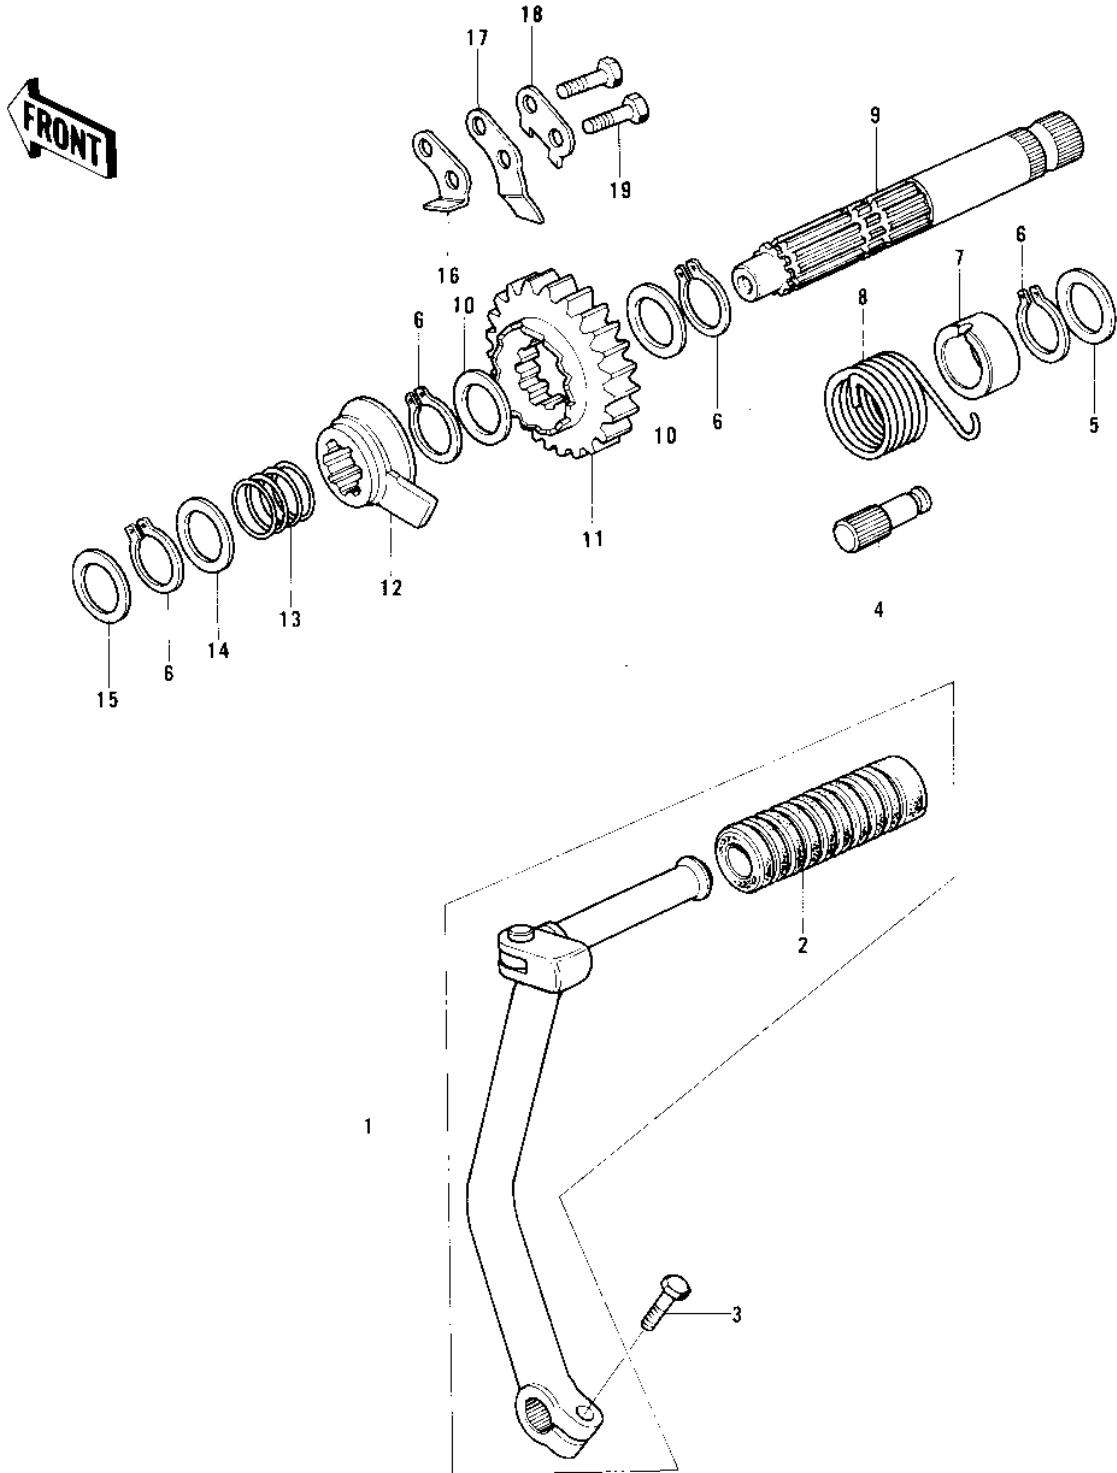

1975 KS125-A PARTS DIAGRAM

KICKSTARTER MECHANISM (74-75)

1975 KS125-A PARTS LIST

KICKSTARTER MECHANISM ('74-'75)

ITEM NAME	PART NUMBER	QUANTITY
PEDAL,KICKSTARTER (Ref # 1)	13064-019	1
RUBBER KICK PEDAL (Ref # 2)	13063-002	1
BOLT-SMALL-UPSET 8X25 (Ref # 3)	115G0825	1
PIN (Ref # 4)	92043-102	1
WASHER,PLAIN (Ref # 5)	92022-268	1
CIRCLIP 16MM (Ref # 6)	480J1600	4
GUIDE,KICKSPRING (Ref # 7)	13070-008	1
SPRING,KICKSTARTER (Ref # 8)	92082-005	1
SHAFT,KICKSTARTER (Ref # 9)	13066-1012	1
WASHER,PLAIN (Ref # 10)	92022-315	2
KICK GEAR&RATCHET ASY (Ref # 11)	13250-001	1
GEAR,KICKSTARTER (Ref # 11)	13068-032	1
KICK GEAR&RATCHET ASY (Ref # 12)	13250-001	1
RATCHET,KL250-D2 (Ref # 12)	13078-1052	1
SPRING,RATCHET (Ref # 13)	92081-122	1
WASHER-THRUST (Ref # 14)	92022-197	1
WASHER,PLAIN (Ref # 14)	92022-315	1
WASHER,PLAIN (Ref # 15)	92022-269	1
STOPPER,KICKSTARTER (Ref # 16)	32085-1061	1
GUIDE,KICKSTARTER (Ref # 17)	13206-010	1
WASHER,LOCK (Ref # 18)	92024-054	1
BOLT-UPSET (Ref # 19)	112G0618	2